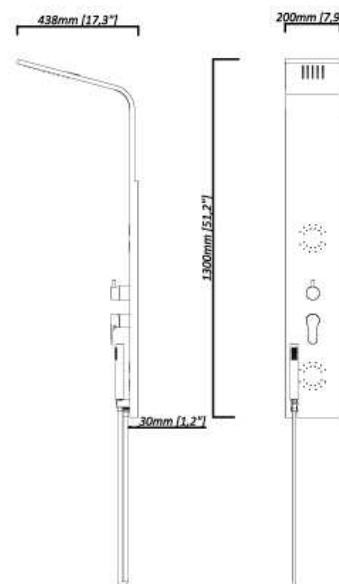

FA70083

- 1300x200 mm
- #304-brushes gun metal finish stainless steel
- 1 Plastic shower head J32
- 1 Plastic body jets J88
- 1 Plastic shower hand H89
- 1 Brass shower holder K47
- 1 Brass H/C ultra-thin valve + 3 ways diverter
- 1 S/S flexible shower hose P23 (1.5 m)