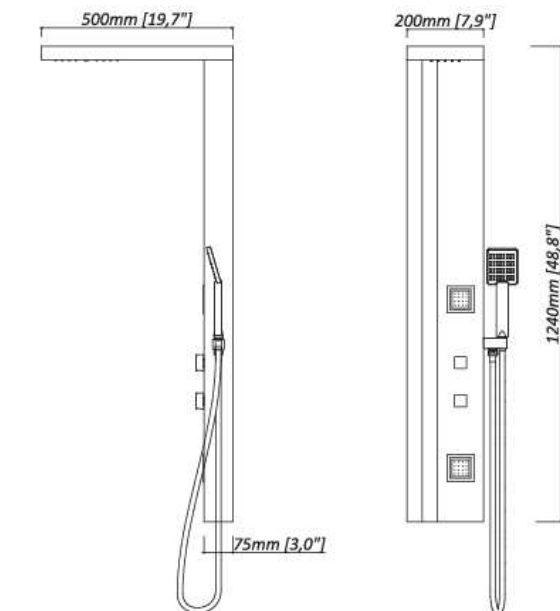

FA70081

- 1200x200 mm
- #304-chrome finish stainless steel
- 1 Square rain shower head
- 1 Square embed shower jet
- 1 Shower holder + hand shower
- 1 New design brass thin valve + 3 ways diverter
- 1 S/S flexible shower hose (1.5 m)
- Gross weight: 8.1 kgs
- Volume: 0.068 m³

FA70082

- 1240x200 mm
- #5052-aluminum alloy with white and black painted
- 1 Embed plastic rain shower + waterfall D87
- 1 Black brass body jets T07
- 1 Black hand shower H78
- 1 Black plastic shower Holder K01-PB
- 1 Brass H/C rotating valve + 4 ways diverter
- 1 S/S flexible shower hose P08 (1.5 m)

FA70083

- 1300x200 mm
- #304-brushes gun metal finish stainless steel
- 1 Plastic shower head J32
- 1 Plastic body jets J88
- 1 Plastic shower hand H89
- 1 Brass shower holder K47
- 1 Brass H/C ultra-thin valve + 3 ways diverter
- 1 S/S flexible shower hose P23 (1.5 m)

FA70080

- 1200x200 mm
- #304-matt black finish stainless steel
- 1 Embed plastic rain shower J32
- 1 Plastic black body jet J89
- 1 Plastic black spout R31-P
- 1 Plastic black hand shower H01
- 1 Plastic black shower holder shower K02-PB
- 1 H/C brass regular valve + 3 ways diverter
- 1 S/S flexible shower hose P08 (1.5 m)