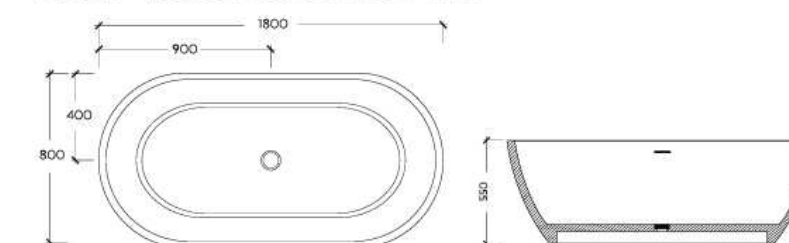

**BT62007**

Size 1500 X 1100 X 570 mm

**BT30127**

Size 1700 X 780 X 585 mm

### BT60062

Size A 1500 X 750 X 580 mm

Size B 1600 X 800 X 520 mm

Size C 1700 X 800 X 550 mm

Size D 1800 X 800 X 550 mm

**BT60018**

Size 1800 X 1000 X 540 mm

Solid Surface book shelf can be attached or detached.  
(Based on design requirements.)

**BT6046D**

Size 1700 X 1700 X 600 mm

Solid Surface book shelf is an option.  
(Bathtub can come with or without book shelf.)

**BT6210**  
Size 1700 X 700 X 633 mm

**BT6213**  
Size 1700 x 850 x 560 mm

**BT6215**  
Size 1700 X 800 X 580 mm