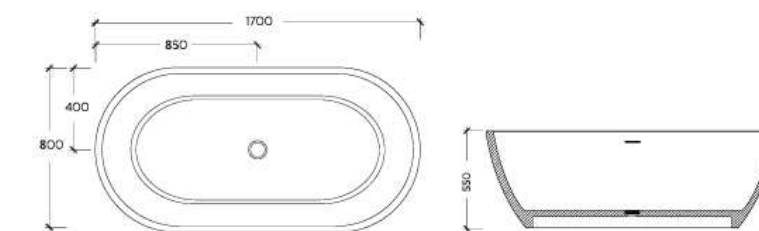

**BT62007**

Size 1500 X 1100 X 570 mm

**BT30127**

Size 1700 X 780 X 585 mm

### BT60062

Size A 1500 X 750 X 580 mm

Size B 1600 X 800 X 520 mm

Size C 1700 X 800 X 550 mm

Size D 1800 X 800 X 550 mm

**BT60018**

Size 1800 X 1000 X 540 mm

Solid Surface book shelf can be attached or detached.  
(Based on design requirements.)

**BT6046D**

Size 1700 X 1700 X 600 mm

Solid Surface book shelf is an option.  
(Bathtub can come with or without book shelf.)

**BT6210**  
Size 1700 X 700 X 633 mm

**BT6213**  
Size 1700 x 850 x 560 mm

**BT6215**  
Size 1700 X 800 X 580 mm

**BT6032**  
Size 2097 X 1800 X 630 mm

**BT6130**  
Size A 1780 X 870 X 560 mm  
Size B 1815 X 825 X 560 mm  
Size C 2000 X 1050 X 550 mm

**BT30104**  
Size 1700 X 700 X 600 mm

**BT6110**  
Size 1700 X 800 X 600 mm