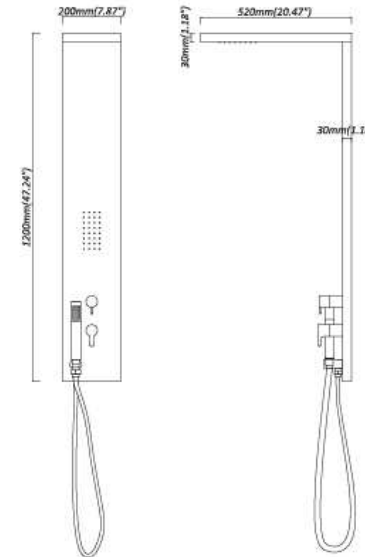

# Pool & Outdoor

*SHOWERS*

08

**FA70081**

- 1200x200 mm
- #304-chrome finish stainless steel
- 1 Square rain shower head
- 1 Square embed shower jet
- 1 Shower holder + hand shower
- 1 New design brass thin valve + 3 ways diverter
- 1 S/S flexible shower hose (1.5 m)
- Gross weight: 8.1 kgs
- Volume: 0.068 m<sup>3</sup>