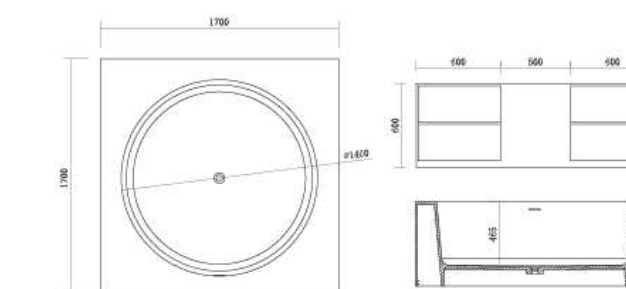

BT6046D

Size 1700 X 1700 X 600 mm

Solid Surface book shelf is an option.
(Bathtub can come with or without book shelf.)