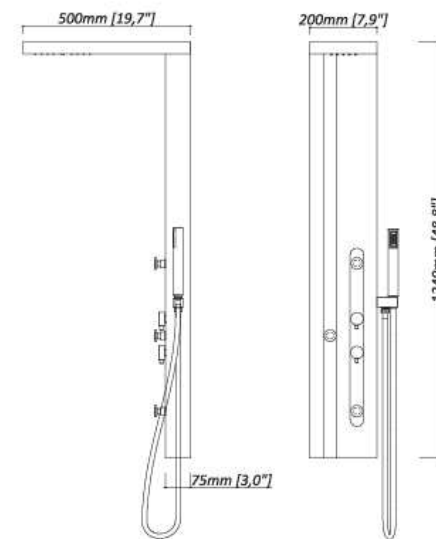

FA70082

- 1240x200 mm
- #5052-aluminum alloy with white and black painted
- 1 Embed plastic rain shower + waterfall D87
- 1 Black brass body jets T07
- 1 Black hand shower H78
- 1 Black plastic shower Holder K01-PB
- 1 Brass H/C rotating valve + 4 ways diverter
- 1 S/S flexible shower hose P08 (1.5 m)