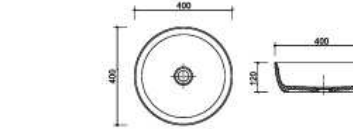

**BA50059**  
Size 450 X 450 X 830 mm

**BA5045**  
Size Dia. 450 X 850 mm

**BA5046**  
Size 1000 X 520 X 850 mm

**BA5039**  
Size 570 X 380 X 850 mm

**BA50116**  
Size 400 X 400 X 400 mm

A close-up, high-angle photograph of a white ceramic washbasin. The basin is the central focus, showing its smooth, glossy surface and a central circular drain hole. The lighting creates soft shadows, highlighting the curved edges and the depth of the basin. The background is a plain, light-colored surface.

# Wash Basin

03

**BA1428**  
Size Dia. 420 X 130 mm

**BA1529**  
Size 600 X 400 X 160 mm

**BA1530**  
Size 550 X 350 X 140 mm

**BA1367**  
Size 570 X 380 X 140 mm

**BA1214**  
Size 650 x 400 x 200 mm

**BA30009**  
Size 600 X 400 X 112 mm

**BA30015**  
Size 550 X 370 X 130 mm

**BA30012**  
Size 600 X 450 X 150 mm

**BA31130**  
Size 650 X 350 X 180 mm

**BA35006**  
Size Dia. 400 X 150 mm

**BA10007**  
Size Dia. 460 X 170 mm

**BA10073**  
Size Dia. 400 X 140 mm

**BA1282**  
Size 600 X 400 X 140 mm

**BA10001**  
Size Dia. 495 X 165 mm

**BA34546**  
Size Dia. 450 X 145 mm

**BA1281**  
Size Dia. 400 X 140 mm

**BA30004**  
Size 700 X 400 X 200 mm

**BA40007**  
Size 600 X 350 X 155 mm