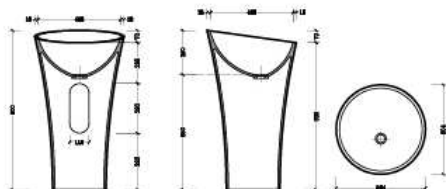

**BA50005**  
Size A Dia. 400 X 820 mm  
Size B Dia. 450 X 830 mm

**BA50007**  
Size 550 X 420 X 880 mm

**BA50101**  
Size 420 X 320 X 800 mm

**BA50107**  
Size Dia. 450 X 830 mm

**BA50002**  
Size 400 X 400 X 820 mm

**BA50004**  
Size 450 X 450 X 830 mm

**BA50090**  
Size Dia. 545 X 900 mm

**BA50063**  
Size Dia. 460 X 850 mm

**BA50075**  
Size Dia. 500 X 870 mm

**BA5050**  
Size Dia. 450 X 850 mm

**BA50008**  
Size 530 X 530 X 850 mm

**BA5048**  
Size Dia. 480 X 850 mm

**BA50017**  
Size Dia. 504 X 900 mm

**BA5036**  
Size 600 X 425 X 920 mm

**BA50009**  
Size 600 X 420 X 820 mm

**BA50022**  
Size 600 X 400 X 900 mm

**BA50027**  
Size 600 X 420 X 830 mm

**BA50059**  
Size 450 X 450 X 830 mm

**BA5045**  
Size Dia. 450 X 850 mm

**BA5046**  
Size 1000 X 520 X 850 mm

**BA5039**  
Size 570 X 380 X 850 mm

**BA50116**  
Size 400 X 400 X 400 mm

A close-up, high-angle photograph of a white ceramic washbasin. The basin is the central focus, showing its smooth, glossy surface and a central circular drain hole. The lighting creates soft shadows, highlighting the curved edges and the depth of the basin. The background is a plain, light-colored surface.