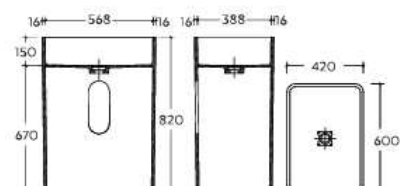

**BA50005**  
Size A Dia. 400 X 820 mm  
Size B Dia. 450 X 830 mm

**BA50007**  
Size 550 X 420 X 880 mm

**BA50101**  
Size 420 X 320 X 800 mm

**BA50107**  
Size Dia. 450 X 830 mm

**BA50002**  
Size 400 X 400 X 820 mm

**BA50004**  
Size 450 X 450 X 830 mm

**BA50090**  
Size Dia. 545 X 900 mm

**BA50063**  
Size Dia. 460 X 850 mm

**BA50075**  
Size Dia. 500 X 870 mm

**BA5050**  
Size Dia. 450 X 850 mm

**BA50008**  
Size 530 X 530 X 850 mm

**BA5048**  
Size Dia. 480 X 850 mm

**BA50017**  
Size Dia. 504 X 900 mm

**BA5036**  
Size 600 X 425 X 920 mm

**BA50009**  
Size 600 X 420 X 820 mm

**BA50022**  
Size 600 X 400 X 900 mm

**BA50027**  
Size 600 X 420 X 830 mm

**BA50059**  
Size 450 X 450 X 830 mm

**BA5045**  
Size Dia. 450 X 850 mm

**BA5046**  
Size 1000 X 520 X 850 mm

**BA5039**  
Size 570 X 380 X 850 mm

**BA50116**  
Size 400 X 400 X 400 mm

A close-up, high-angle photograph of a white ceramic washbasin. The basin is the central focus, showing its smooth, glossy surface and a central circular drain hole. The lighting creates soft shadows, highlighting the curved edges and the depth of the basin. The background is a plain, light-colored surface.