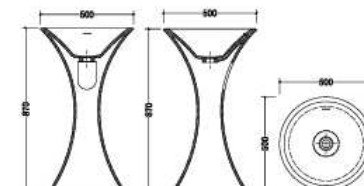

**BA50005**  
Size A Dia. 400 X 820 mm  
Size B Dia. 450 X 830 mm

**BA50007**  
Size 550 X 420 X 880 mm

**BA50101**  
Size 420 X 320 X 800 mm

**BA50107**  
Size Dia. 450 X 830 mm

**BA50002**  
Size 400 X 400 X 820 mm

**BA50004**  
Size 450 X 450 X 830 mm

**BA50090**  
Size Dia. 545 X 900 mm

**BA50063**  
Size Dia. 460 X 850 mm

**BA50075**  
Size Dia. 500 X 870 mm

**BA5050**  
Size Dia. 450 X 850 mm

**BA50008**  
Size 530 X 530 X 850 mm

**BA5048**  
Size Dia. 480 X 850 mm

**BA50017**  
Size Dia. 504 X 900 mm

**BA5036**  
Size 600 X 425 X 920 mm

**BA50009**  
Size 600 X 420 X 820 mm

**BA50022**  
Size 600 X 400 X 900 mm

**BA50027**  
Size 600 X 420 X 830 mm

**BA50059**  
Size 450 X 450 X 830 mm

**BA5045**  
Size Dia. 450 X 850 mm

**BA5046**  
Size 1000 X 520 X 850 mm

**BA5039**  
Size 570 X 380 X 850 mm

**BA50116**  
Size 400 X 400 X 400 mm

A close-up, high-angle photograph of a white ceramic washbasin. The basin is the central focus, showing its smooth, glossy surface and a central circular drain hole. The lighting creates soft shadows, highlighting the curved edges and the depth of the basin. The background is a plain, light-colored surface.