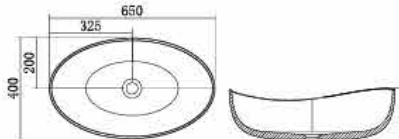

**BA5048**  
Size Dia. 480 X 850 mm

**BA50017**  
Size Dia. 504 X 900 mm

**BA5036**  
Size 600 X 425 X 920 mm

**BA50009**  
Size 600 X 420 X 820 mm

**BA50022**  
Size 600 X 400 X 900 mm

**BA50027**  
Size 600 X 420 X 830 mm

**BA50059**  
Size 450 X 450 X 830 mm

**BA5045**  
Size Dia. 450 X 850 mm

**BA5046**  
Size 1000 X 520 X 850 mm

**BA5039**  
Size 570 X 380 X 850 mm

**BA50116**  
Size 400 X 400 X 400 mm

A close-up, high-angle photograph of a white ceramic washbasin. The basin is the central focus, showing its smooth, glossy surface and a central circular drain hole. The lighting creates soft shadows, highlighting the curved edges and the depth of the basin. The background is a plain, light-colored surface.

# Wash Basin

03

**BA1428**  
Size Dia. 420 X 130 mm

**BA1529**  
Size 600 X 400 X 160 mm

**BA1530**  
Size 550 X 350 X 140 mm

**BA1367**  
Size 570 X 380 X 140 mm

**BA1214**  
Size 650 x 400 x 200 mm

**BA30009**  
Size 600 X 400 X 112 mm

**BA30015**  
Size 550 X 370 X 130 mm

**BA30012**  
Size 600 X 450 X 150 mm

**BA31130**  
Size 650 X 350 X 180 mm

**BA35006**  
Size Dia. 400 X 150 mm

**BA10007**  
Size Dia. 460 X 170 mm

**BA10073**  
Size Dia. 400 X 140 mm