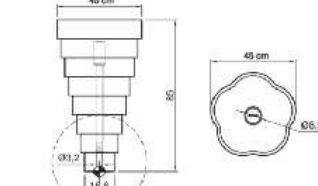

**BA50005**  
Size A Dia. 400 X 820 mm  
Size B Dia. 450 X 830 mm

**BA50007**  
Size 550 X 420 X 880 mm

**BA50101**  
Size 420 X 320 X 800 mm

**BA50107**  
Size Dia. 450 X 830 mm

**BA50002**  
Size 400 X 400 X 820 mm

**BA50004**  
Size 450 X 450 X 830 mm

**BA50090**  
Size Dia. 545 X 900 mm

**BA50063**  
Size Dia. 460 X 850 mm

**BA50075**  
Size Dia. 500 X 870 mm

**BA5050**  
Size Dia. 450 X 850 mm

**BA50008**  
Size 530 X 530 X 850 mm

**BA5048**  
Size Dia. 480 X 850 mm

**BA50017**  
Size Dia. 504 X 900 mm

**BA5036**  
Size 600 X 425 X 920 mm

**BA50009**  
Size 600 X 420 X 820 mm

**BA50022**  
Size 600 X 400 X 900 mm

**BA50027**  
Size 600 X 420 X 830 mm

**BA50059**  
Size 450 X 450 X 830 mm

**BA5045**  
Size Dia. 450 X 850 mm

**BA5046**  
Size 1000 X 520 X 850 mm

**BA5039**  
Size 570 X 380 X 850 mm

**BA50116**  
Size 400 X 400 X 400 mm

A close-up, high-angle photograph of a white ceramic washbasin. The basin is the central focus, showing its smooth, glossy surface and a central circular drain hole. The lighting creates soft shadows, highlighting the curved edges and the depth of the basin. The background is a plain, light-colored surface.