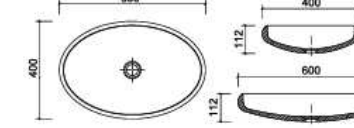

**BA5048**  
Size Dia. 480 X 850 mm

**BA50017**  
Size Dia. 504 X 900 mm

**BA5036**  
Size 600 X 425 X 920 mm

**BA50009**  
Size 600 X 420 X 820 mm

**BA50022**  
Size 600 X 400 X 900 mm

**BA50027**  
Size 600 X 420 X 830 mm

**BA50059**  
Size 450 X 450 X 830 mm

**BA5045**  
Size Dia. 450 X 850 mm

**BA5046**  
Size 1000 X 520 X 850 mm

**BA5039**  
Size 570 X 380 X 850 mm

**BA50116**  
Size 400 X 400 X 400 mm

A close-up, high-angle photograph of a white ceramic washbasin. The basin is the central focus, showing its smooth, glossy surface and a central circular drain hole. The lighting creates soft shadows, highlighting the curved edges and the depth of the basin. The background is a plain, light-colored surface.

# Wash Basin

03

**BA1428**  
Size Dia. 420 X 130 mm

**BA1529**  
Size 600 X 400 X 160 mm

**BA1530**  
Size 550 X 350 X 140 mm

**BA1367**  
Size 570 X 380 X 140 mm

**BA1214**  
Size 650 x 400 x 200 mm

**BA30009**  
Size 600 X 400 X 112 mm

**BA30015**  
Size 550 X 370 X 130 mm

**BA30012**  
Size 600 X 450 X 150 mm

**BA31130**  
Size 650 X 350 X 180 mm

**BA35006**  
Size Dia. 400 X 150 mm

**BA10007**  
Size Dia. 460 X 170 mm

**BA10073**  
Size Dia. 400 X 140 mm