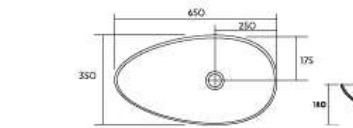

**BA5048**  
Size Dia. 480 X 850 mm

**BA50017**  
Size Dia. 504 X 900 mm

**BA5036**  
Size 600 X 425 X 920 mm

**BA50009**  
Size 600 X 420 X 820 mm

**BA50022**  
Size 600 X 400 X 900 mm

**BA50027**  
Size 600 X 420 X 830 mm

**BA50059**  
Size 450 X 450 X 830 mm

**BA5045**  
Size Dia. 450 X 850 mm

**BA5046**  
Size 1000 X 520 X 850 mm

**BA5039**  
Size 570 X 380 X 850 mm

**BA50116**  
Size 400 X 400 X 400 mm

A close-up, high-angle photograph of a white ceramic washbasin. The basin is the central focus, showing its smooth, glossy surface and a central circular drain hole. The lighting creates soft shadows, highlighting the curved edges and the depth of the basin. The background is a plain, light-colored surface.

# Wash Basin

03

**BA1428**  
Size Dia. 420 X 130 mm

**BA1529**  
Size 600 X 400 X 160 mm

**BA1530**  
Size 550 X 350 X 140 mm

**BA1367**  
Size 570 X 380 X 140 mm

**BA1214**  
Size 650 x 400 x 200 mm

**BA30009**  
Size 600 X 400 X 112 mm

**BA30015**  
Size 550 X 370 X 130 mm

**BA30012**  
Size 600 X 450 X 150 mm

**BA31130**  
Size 650 X 350 X 180 mm

**BA35006**  
Size Dia. 400 X 150 mm

**BA10007**  
Size Dia. 460 X 170 mm

**BA10073**  
Size Dia. 400 X 140 mm