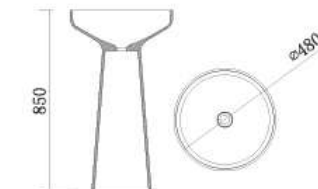

**BA50005**  
Size A Dia. 400 X 820 mm  
Size B Dia. 450 X 830 mm

**BA50007**  
Size 550 X 420 X 880 mm

**BA50101**  
Size 420 X 320 X 800 mm

**BA50107**  
Size Dia. 450 X 830 mm

**BA50002**  
Size 400 X 400 X 820 mm

**BA50004**  
Size 450 X 450 X 830 mm

**BA50090**  
Size Dia. 545 X 900 mm

**BA50063**  
Size Dia. 460 X 850 mm

**BA50075**  
Size Dia. 500 X 870 mm

**BA5050**  
Size Dia. 450 X 850 mm

**BA50008**  
Size 530 X 530 X 850 mm

**BA5048**  
Size Dia. 480 X 850 mm

**BA50017**  
Size Dia. 504 X 900 mm

**BA5036**  
Size 600 X 425 X 920 mm

**BA50009**  
Size 600 X 420 X 820 mm

**BA50022**  
Size 600 X 400 X 900 mm

**BA50027**  
Size 600 X 420 X 830 mm

**BA50059**  
Size 450 X 450 X 830 mm

**BA5045**  
Size Dia. 450 X 850 mm

**BA5046**  
Size 1000 X 520 X 850 mm

**BA5039**  
Size 570 X 380 X 850 mm

**BA50116**  
Size 400 X 400 X 400 mm

A close-up, high-angle photograph of a white ceramic washbasin. The basin is the central focus, showing its smooth, glossy surface and a central circular drain hole. The lighting creates soft shadows, highlighting the curved edges and the depth of the basin. The background is a plain, light-colored surface.