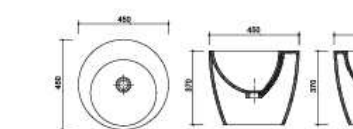

**BA50059**  
Size 450 X 450 X 830 mm

**BA5045**  
Size Dia. 450 X 850 mm

**BA5046**  
Size 1000 X 520 X 850 mm

**BA5039**  
Size 570 X 380 X 850 mm

**BA50116**  
Size 400 X 400 X 400 mm

A close-up, high-angle photograph of a white ceramic washbasin. The basin is the central focus, showing its smooth, glossy surface and a central circular drain hole. The lighting creates soft shadows, highlighting the curved edges and the depth of the basin. The background is a plain, light-colored surface.

**BA30015**  
Size 550 X 370 X 130 mm

**BA30012**  
Size 600 X 450 X 150 mm

**BA31130**  
Size 650 X 350 X 180 mm

**BA35006**  
Size Dia. 400 X 150 mm

**BA10007**  
Size Dia. 460 X 170 mm

**BA10073**  
Size Dia. 400 X 140 mm

**BA1282**  
Size 600 X 400 X 140 mm

**BA10001**  
Size Dia. 495 X 165 mm

**BA34546**  
Size Dia. 450 X 145 mm

**BA1281**  
Size Dia. 400 X 140 mm

**BA30004**  
Size 700 X 400 X 200 mm

**BA40007**  
Size 600 X 350 X 155 mm

**BA31267**  
Size Dia. 400 X 300 mm

**BA10033**  
Size Dia. 450 X 370 mm

**BA10015**  
Size A Dia. 380 X 145 mm  
Size B Dia. 500 X 200 mm

**BA31137**  
Size 400 X 400 X 130 mm

**BA31142**  
Size 400 X 400 X 130 mm