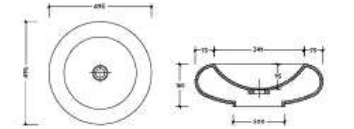

**BA50059**  
Size 450 X 450 X 830 mm

**BA5045**  
Size Dia. 450 X 850 mm

**BA5046**  
Size 1000 X 520 X 850 mm

**BA5039**  
Size 570 X 380 X 850 mm

**BA50116**  
Size 400 X 400 X 400 mm

A close-up, high-angle photograph of a white ceramic washbasin. The basin is the central focus, showing its smooth, glossy surface and a central circular drain hole. The lighting creates soft shadows, highlighting the curved edges and the depth of the basin. The background is a plain, light-colored surface.

# Wash Basin

03

**BA1428**  
Size Dia. 420 X 130 mm

**BA1529**  
Size 600 X 400 X 160 mm

**BA1530**  
Size 550 X 350 X 140 mm

**BA1367**  
Size 570 X 380 X 140 mm

**BA1214**  
Size 650 x 400 x 200 mm

**BA30009**  
Size 600 X 400 X 112 mm

**BA30015**  
Size 550 X 370 X 130 mm

**BA30012**  
Size 600 X 450 X 150 mm

**BA31130**  
Size 650 X 350 X 180 mm

**BA35006**  
Size Dia. 400 X 150 mm

**BA10007**  
Size Dia. 460 X 170 mm

**BA10073**  
Size Dia. 400 X 140 mm

**BA1282**  
Size 600 X 400 X 140 mm

**BA10001**  
Size Dia. 495 X 165 mm

**BA34546**  
Size Dia. 450 X 145 mm

**BA1281**  
Size Dia. 400 X 140 mm

**BA30004**  
Size 700 X 400 X 200 mm

**BA40007**  
Size 600 X 350 X 155 mm