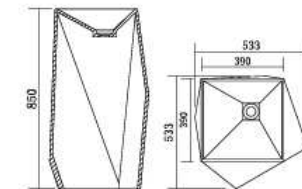

**BA50005**  
Size A Dia. 400 X 820 mm  
Size B Dia. 450 X 830 mm

**BA50007**  
Size 550 X 420 X 880 mm

**BA50101**  
Size 420 X 320 X 800 mm

**BA50107**  
Size Dia. 450 X 830 mm

**BA50002**  
Size 400 X 400 X 820 mm

**BA50004**  
Size 450 X 450 X 830 mm

**BA50090**  
Size Dia. 545 X 900 mm

**BA50063**  
Size Dia. 460 X 850 mm

**BA50075**  
Size Dia. 500 X 870 mm

**BA5050**  
Size Dia. 450 X 850 mm

**BA50008**  
Size 530 X 530 X 850 mm

**BA5048**  
Size Dia. 480 X 850 mm

**BA50017**  
Size Dia. 504 X 900 mm

**BA5036**  
Size 600 X 425 X 920 mm

**BA50009**  
Size 600 X 420 X 820 mm

**BA50022**  
Size 600 X 400 X 900 mm

**BA50027**  
Size 600 X 420 X 830 mm

**BA50059**  
Size 450 X 450 X 830 mm

**BA5045**  
Size Dia. 450 X 850 mm

**BA5046**  
Size 1000 X 520 X 850 mm

**BA5039**  
Size 570 X 380 X 850 mm

**BA50116**  
Size 400 X 400 X 400 mm

A close-up, high-angle photograph of a white ceramic washbasin. The basin is the central focus, showing its smooth, glossy surface and a central circular drain hole. The lighting creates soft shadows, highlighting the curved edges and the depth of the basin. The background is a plain, light-colored surface.