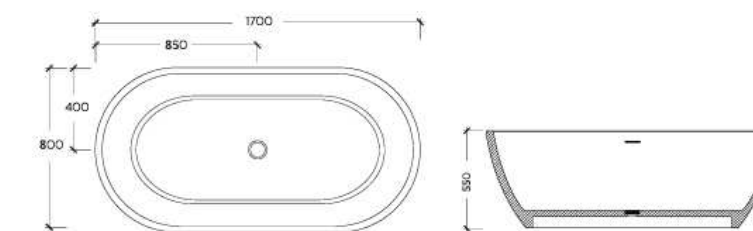

**BT62007**

Size 1500 X 1100 X 570 mm

**BT30127**

Size 1700 X 780 X 585 mm

### BT60062

Size A 1500 X 750 X 580 mm

Size B 1600 X 800 X 520 mm

Size C 1700 X 800 X 550 mm

Size D 1800 X 800 X 550 mm

**BT60018**

Size 1800 X 1000 X 540 mm

Solid Surface book shelf can be attached or detached.  
(Based on design requirements.)

**BT6046D**

Size 1700 X 1700 X 600 mm

Solid Surface book shelf is an option.  
(Bathtub can come with or without book shelf.)

**BT6210**  
Size 1700 X 700 X 633 mm

**BT6213**  
Size 1700 x 850 x 560 mm

**BT6215**  
Size 1700 X 800 X 580 mm

**BT6032**  
Size 2097 X 1800 X 630 mm

**BT6130**  
Size A 1780 X 870 X 560 mm  
Size B 1815 X 825 X 560 mm  
Size C 2000 X 1050 X 550 mm

**BT30104**  
Size 1700 X 700 X 600 mm

**BT6110**  
Size 1700 X 800 X 600 mm