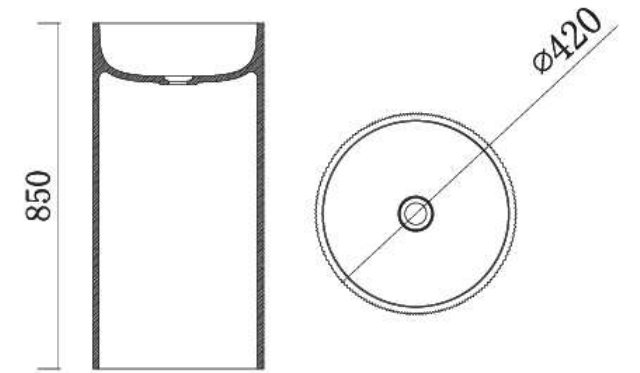

# freestanding basin

02

**BT6215**  
Size 1700 X 800 X 580 mm

**BA5063**  
Size 600 x 400 x 850 mm

**BA5047**  
Size Dia. 420 X 850 mm

**BA50001**  
Size Dia. 450 X 825 mm

**BA50003**  
Size Dia. 450 X 850 mm

**BA50005**  
Size A Dia. 400 X 820 mm  
Size B Dia. 450 X 830 mm

**BA50007**  
Size 550 X 420 X 880 mm

**BA50101**  
Size 420 X 320 X 800 mm

**BA50107**  
Size Dia. 450 X 830 mm

**BA50002**  
Size 400 X 400 X 820 mm

**BA5048**  
Size Dia. 480 X 850 mm

**BA50017**  
Size Dia. 504 X 900 mm

**BA5036**  
Size 600 X 425 X 920 mm

**BA50009**  
Size 600 X 420 X 820 mm

**BA50022**  
Size 600 X 400 X 900 mm

**BA50027**  
Size 600 X 420 X 830 mm

**BA50059**  
Size 450 X 450 X 830 mm

**BA5045**  
Size Dia. 450 X 850 mm

**BA5046**  
Size 1000 X 520 X 850 mm

**BA5039**  
Size 570 X 380 X 850 mm

**BA50116**  
Size 400 X 400 X 400 mm

A close-up, high-angle photograph of a white ceramic washbasin. The basin is the central focus, showing its smooth, glossy surface and a central circular drain hole. The lighting creates soft shadows, highlighting the curved edges and the depth of the basin. The background is a plain, light-colored surface.