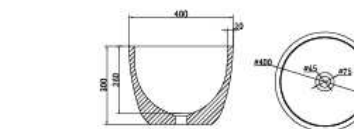

**BA50059**  
Size 450 X 450 X 830 mm

**BA5045**  
Size Dia. 450 X 850 mm

**BA5046**  
Size 1000 X 520 X 850 mm

**BA5039**  
Size 570 X 380 X 850 mm

**BA50116**  
Size 400 X 400 X 400 mm

A close-up, high-angle photograph of a white ceramic washbasin. The basin is the central focus, showing its smooth, glossy surface and a central circular drain hole. The lighting creates soft shadows, highlighting the curved edges and the depth of the basin. The background is a plain, light-colored surface.

**BA30015**  
Size 550 X 370 X 130 mm

**BA30012**  
Size 600 X 450 X 150 mm

**BA31130**  
Size 650 X 350 X 180 mm

**BA35006**  
Size Dia. 400 X 150 mm

**BA10007**  
Size Dia. 460 X 170 mm

**BA10073**  
Size Dia. 400 X 140 mm

**BA1282**  
Size 600 X 400 X 140 mm

**BA10001**  
Size Dia. 495 X 165 mm

**BA34546**  
Size Dia. 450 X 145 mm

**BA1281**  
Size Dia. 400 X 140 mm

**BA30004**  
Size 700 X 400 X 200 mm

**BA40007**  
Size 600 X 350 X 155 mm

**BA31267**  
Size Dia. 400 X 300 mm

**BA10033**  
Size Dia. 450 X 370 mm

**BA10015**  
Size A Dia. 380 X 145 mm  
Size B Dia. 500 X 200 mm

**BA31137**  
Size 400 X 400 X 130 mm

**BA31142**  
Size 400 X 400 X 130 mm