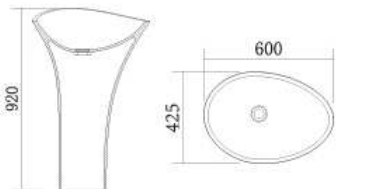

**BA50005**  
Size A Dia. 400 X 820 mm  
Size B Dia. 450 X 830 mm

**BA50007**  
Size 550 X 420 X 880 mm

**BA50101**  
Size 420 X 320 X 800 mm

**BA50107**  
Size Dia. 450 X 830 mm

**BA50002**  
Size 400 X 400 X 820 mm

**BA50004**  
Size 450 X 450 X 830 mm

**BA50090**  
Size Dia. 545 X 900 mm

**BA50063**  
Size Dia. 460 X 850 mm

**BA50075**  
Size Dia. 500 X 870 mm

**BA5050**  
Size Dia. 450 X 850 mm

**BA50008**  
Size 530 X 530 X 850 mm

**BA5048**  
Size Dia. 480 X 850 mm

**BA50017**  
Size Dia. 504 X 900 mm

**BA5036**  
Size 600 X 425 X 920 mm

**BA50009**  
Size 600 X 420 X 820 mm

**BA50022**  
Size 600 X 400 X 900 mm

**BA50027**  
Size 600 X 420 X 830 mm

**BA50059**  
Size 450 X 450 X 830 mm

**BA5045**  
Size Dia. 450 X 850 mm

**BA5046**  
Size 1000 X 520 X 850 mm

**BA5039**  
Size 570 X 380 X 850 mm

**BA50116**  
Size 400 X 400 X 400 mm

A close-up, high-angle photograph of a white ceramic washbasin. The basin is the central focus, showing its smooth, glossy surface and a central circular drain hole. The lighting creates soft shadows, highlighting the curved edges and the depth of the basin. The background is a plain, light-colored surface.