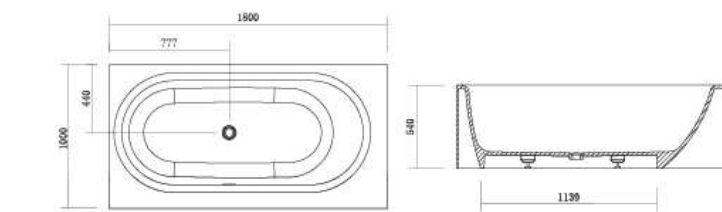

**BT62007**

Size 1500 X 1100 X 570 mm

**BT30127**

Size 1700 X 780 X 585 mm

### BT60062

Size A 1500 X 750 X 580 mm

Size B 1600 X 800 X 520 mm

Size C 1700 X 800 X 550 mm

Size D 1800 X 800 X 550 mm

**BT60018**

Size 1800 X 1000 X 540 mm

Solid Surface book shelf can be attached or detached.  
(Based on design requirements.)

**BT6046D**

Size 1700 X 1700 X 600 mm

Solid Surface book shelf is an option.  
(Bathtub can come with or without book shelf.)

**BT6210**  
Size 1700 X 700 X 633 mm

**BT6213**  
Size 1700 x 850 x 560 mm

**BT6215**  
Size 1700 X 800 X 580 mm

**BT6032**  
Size 2097 X 1800 X 630 mm

**BT6130**  
Size A 1780 X 870 X 560 mm  
Size B 1815 X 825 X 560 mm  
Size C 2000 X 1050 X 550 mm

**BT30104**  
Size 1700 X 700 X 600 mm

**BT6110**  
Size 1700 X 800 X 600 mm