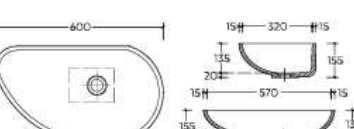

**BA50059**  
Size 450 X 450 X 830 mm

**BA5045**  
Size Dia. 450 X 850 mm

**BA5046**  
Size 1000 X 520 X 850 mm

**BA5039**  
Size 570 X 380 X 850 mm

**BA50116**  
Size 400 X 400 X 400 mm

A close-up, high-angle photograph of a white ceramic washbasin. The basin is the central focus, showing its smooth, glossy surface and a central circular drain hole. The lighting creates soft shadows, highlighting the curved edges and the depth of the basin. The background is a plain, light-colored surface.

**BA30015**  
Size 550 X 370 X 130 mm

**BA30012**  
Size 600 X 450 X 150 mm

**BA31130**  
Size 650 X 350 X 180 mm

**BA35006**  
Size Dia. 400 X 150 mm

**BA10007**  
Size Dia. 460 X 170 mm

**BA10073**  
Size Dia. 400 X 140 mm

**BA1282**  
Size 600 X 400 X 140 mm

**BA10001**  
Size Dia. 495 X 165 mm

**BA34546**  
Size Dia. 450 X 145 mm

**BA1281**  
Size Dia. 400 X 140 mm

**BA30004**  
Size 700 X 400 X 200 mm

**BA40007**  
Size 600 X 350 X 155 mm

**BA31267**  
Size Dia. 400 X 300 mm

**BA10033**  
Size Dia. 450 X 370 mm

**BA10015**  
Size A Dia. 380 X 145 mm  
Size B Dia. 500 X 200 mm

**BA31137**  
Size 400 X 400 X 130 mm

**BA31142**  
Size 400 X 400 X 130 mm