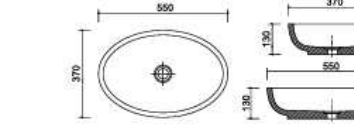

**BA5048**  
Size Dia. 480 X 850 mm

**BA50017**  
Size Dia. 504 X 900 mm

**BA5036**  
Size 600 X 425 X 920 mm

**BA50009**  
Size 600 X 420 X 820 mm

**BA50022**  
Size 600 X 400 X 900 mm

**BA50027**  
Size 600 X 420 X 830 mm

**BA50059**  
Size 450 X 450 X 830 mm

**BA5045**  
Size Dia. 450 X 850 mm

**BA5046**  
Size 1000 X 520 X 850 mm

**BA5039**  
Size 570 X 380 X 850 mm

**BA50116**  
Size 400 X 400 X 400 mm

A close-up, high-angle photograph of a white ceramic washbasin. The basin is the central focus, showing its smooth, glossy surface and a central circular drain hole. The lighting creates soft shadows, highlighting the curved edges and the depth of the basin. The background is a plain, light-colored surface.

# Wash Basin

03

**BA1428**  
Size Dia. 420 X 130 mm

**BA1529**  
Size 600 X 400 X 160 mm

**BA1530**  
Size 550 X 350 X 140 mm

**BA1367**  
Size 570 X 380 X 140 mm

**BA1214**  
Size 650 x 400 x 200 mm

**BA30009**  
Size 600 X 400 X 112 mm

**BA30015**  
Size 550 X 370 X 130 mm

**BA30012**  
Size 600 X 450 X 150 mm

**BA31130**  
Size 650 X 350 X 180 mm

**BA35006**  
Size Dia. 400 X 150 mm

**BA10007**  
Size Dia. 460 X 170 mm

**BA10073**  
Size Dia. 400 X 140 mm