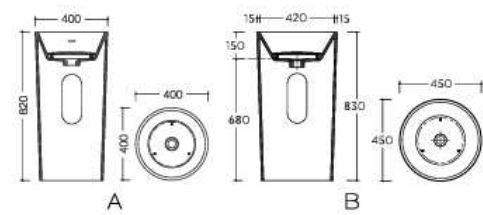

# freestanding basin

02

**BT6215**  
Size 1700 X 800 X 580 mm

**BA5063**  
Size 600 x 400 x 850 mm

**BA5047**  
Size Dia. 420 X 850 mm

**BA50001**  
Size Dia. 450 X 825 mm

**BA50003**  
Size Dia. 450 X 850 mm

**BA50005**  
Size A Dia. 400 X 820 mm  
Size B Dia. 450 X 830 mm

**BA50007**  
Size 550 X 420 X 880 mm

**BA50101**  
Size 420 X 320 X 800 mm

**BA50107**  
Size Dia. 450 X 830 mm

**BA50002**  
Size 400 X 400 X 820 mm

**BA50004**  
Size 450 X 450 X 830 mm

**BA50090**  
Size Dia. 545 X 900 mm

**BA50063**  
Size Dia. 460 X 850 mm

**BA50075**  
Size Dia. 500 X 870 mm

**BA5050**  
Size Dia. 450 X 850 mm

**BA50008**  
Size 530 X 530 X 850 mm

**BA50059**  
Size 450 X 450 X 830 mm

**BA5045**  
Size Dia. 450 X 850 mm

**BA5046**  
Size 1000 X 520 X 850 mm

**BA5039**  
Size 570 X 380 X 850 mm

**BA50116**  
Size 400 X 400 X 400 mm

A close-up, high-angle photograph of a white ceramic washbasin. The basin is the central focus, showing its smooth, glossy surface and a central circular drain hole. The lighting creates soft shadows, highlighting the curved edges and the depth of the basin. The background is a plain, light-colored surface.