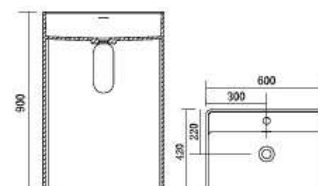

**BA50005**  
Size A Dia. 400 X 820 mm  
Size B Dia. 450 X 830 mm

**BA50007**  
Size 550 X 420 X 880 mm

**BA50101**  
Size 420 X 320 X 800 mm

**BA50107**  
Size Dia. 450 X 830 mm

**BA50002**  
Size 400 X 400 X 820 mm

**BA50004**  
Size 450 X 450 X 830 mm

**BA50090**  
Size Dia. 545 X 900 mm

**BA50063**  
Size Dia. 460 X 850 mm

**BA50075**  
Size Dia. 500 X 870 mm

**BA5050**  
Size Dia. 450 X 850 mm

**BA50008**  
Size 530 X 530 X 850 mm

**BA5048**  
Size Dia. 480 X 850 mm

**BA50017**  
Size Dia. 504 X 900 mm

**BA5036**  
Size 600 X 425 X 920 mm

**BA50009**  
Size 600 X 420 X 820 mm

**BA50022**  
Size 600 X 400 X 900 mm

**BA50027**  
Size 600 X 420 X 830 mm

**BA50059**  
Size 450 X 450 X 830 mm

**BA5045**  
Size Dia. 450 X 850 mm

**BA5046**  
Size 1000 X 520 X 850 mm

**BA5039**  
Size 570 X 380 X 850 mm

**BA50116**  
Size 400 X 400 X 400 mm

A close-up, high-angle photograph of a white ceramic washbasin. The basin is the central focus, showing its smooth, glossy surface and a central circular drain hole. The lighting creates soft shadows, highlighting the curved edges and the depth of the basin. The background is a plain, light-colored surface.