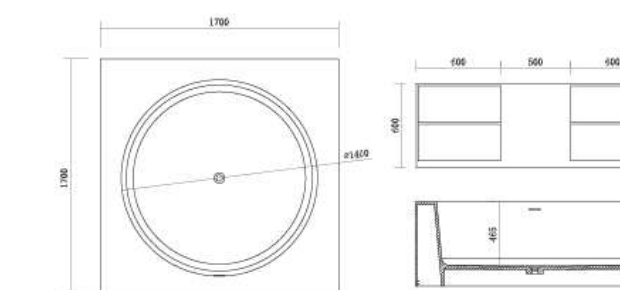

BT6046D

Size 1700 X 1700 X 600 mm

Solid Surface book shelf is an option.
(Bathtub can come with or without book shelf.)