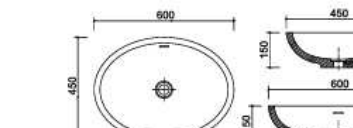

**BA5048**  
Size Dia. 480 X 850 mm

**BA50017**  
Size Dia. 504 X 900 mm

**BA5036**  
Size 600 X 425 X 920 mm

**BA50009**  
Size 600 X 420 X 820 mm

**BA50022**  
Size 600 X 400 X 900 mm

**BA50027**  
Size 600 X 420 X 830 mm

**BA50059**  
Size 450 X 450 X 830 mm

**BA5045**  
Size Dia. 450 X 850 mm

**BA5046**  
Size 1000 X 520 X 850 mm

**BA5039**  
Size 570 X 380 X 850 mm

**BA50116**  
Size 400 X 400 X 400 mm

A close-up, high-angle photograph of a white ceramic washbasin. The basin is the central focus, showing its smooth, glossy surface and a central circular drain hole. The lighting creates soft shadows, highlighting the curved edges and the depth of the basin. The background is a plain, light-colored surface.

# Wash Basin

03

**BA1428**  
Size Dia. 420 X 130 mm

**BA1529**  
Size 600 X 400 X 160 mm

**BA1530**  
Size 550 X 350 X 140 mm

**BA1367**  
Size 570 X 380 X 140 mm

**BA1214**  
Size 650 x 400 x 200 mm

**BA30009**  
Size 600 X 400 X 112 mm

**BA30015**  
Size 550 X 370 X 130 mm

**BA30012**  
Size 600 X 450 X 150 mm

**BA31130**  
Size 650 X 350 X 180 mm

**BA35006**  
Size Dia. 400 X 150 mm

**BA10007**  
Size Dia. 460 X 170 mm

**BA10073**  
Size Dia. 400 X 140 mm