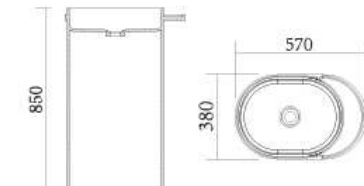

**BA50004**  
Size 450 X 450 X 830 mm

**BA50090**  
Size Dia. 545 X 900 mm

**BA50063**  
Size Dia. 460 X 850 mm

**BA50075**  
Size Dia. 500 X 870 mm

**BA5050**  
Size Dia. 450 X 850 mm

**BA50008**  
Size 530 X 530 X 850 mm

**BA5048**  
Size Dia. 480 X 850 mm

**BA50017**  
Size Dia. 504 X 900 mm

**BA5036**  
Size 600 X 425 X 920 mm

**BA50009**  
Size 600 X 420 X 820 mm

**BA50022**  
Size 600 X 400 X 900 mm

**BA50027**  
Size 600 X 420 X 830 mm

**BA50059**  
Size 450 X 450 X 830 mm

**BA5045**  
Size Dia. 450 X 850 mm

**BA5046**  
Size 1000 X 520 X 850 mm

**BA5039**  
Size 570 X 380 X 850 mm

**BA50116**  
Size 400 X 400 X 400 mm

A close-up, high-angle photograph of a white ceramic washbasin. The basin is the central focus, showing its smooth, glossy surface and a central circular drain hole. The lighting creates soft shadows, highlighting the curved edges and the depth of the basin. The background is a plain, light-colored surface.

# Wash Basin

03

**BA1428**  
Size Dia. 420 X 130 mm

**BA1529**  
Size 600 X 400 X 160 mm

**BA1530**  
Size 550 X 350 X 140 mm

**BA1367**  
Size 570 X 380 X 140 mm

**BA1214**  
Size 650 x 400 x 200 mm

**BA30009**  
Size 600 X 400 X 112 mm