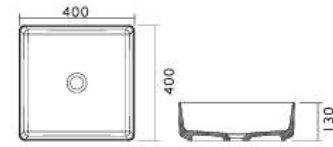

**BA50059**  
Size 450 X 450 X 830 mm

**BA5045**  
Size Dia. 450 X 850 mm

**BA5046**  
Size 1000 X 520 X 850 mm

**BA5039**  
Size 570 X 380 X 850 mm

**BA50116**  
Size 400 X 400 X 400 mm

A close-up, high-angle photograph of a white ceramic washbasin. The basin is the central focus, showing its smooth, glossy surface and a central circular drain hole. The lighting creates soft shadows, highlighting the curved edges and the depth of the basin. The background is a plain, light-colored surface.

**BA1282**  
Size 600 X 400 X 140 mm

**BA10001**  
Size Dia. 495 X 165 mm

**BA34546**  
Size Dia. 450 X 145 mm

**BA1281**  
Size Dia. 400 X 140 mm

**BA30004**  
Size 700 X 400 X 200 mm

**BA40007**  
Size 600 X 350 X 155 mm

**BA31267**  
Size Dia. 400 X 300 mm

**BA10033**  
Size Dia. 450 X 370 mm

**BA10015**  
Size A Dia. 380 X 145 mm  
Size B Dia. 500 X 200 mm

**BA31137**  
Size 400 X 400 X 130 mm

**BA31142**  
Size 400 X 400 X 130 mm

**BA31136**  
Size 400 X 400 X 130 mm

**BA31138**  
Size Dia. 420 X 130 mm

**BA31141**  
Size 600 X 400 X 130 mm

**BA31135**  
Size 600 X 400 X 130 mm

**BA31140**  
Size 600 X 360 X 150 mm

**BA31134**  
Size 500 X 400 X 130 mm