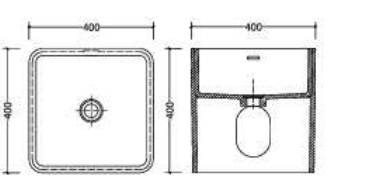

**BA50004**  
Size 450 X 450 X 830 mm

**BA50090**  
Size Dia. 545 X 900 mm

**BA50063**  
Size Dia. 460 X 850 mm

**BA50075**  
Size Dia. 500 X 870 mm

**BA5050**  
Size Dia. 450 X 850 mm

**BA50008**  
Size 530 X 530 X 850 mm

**BA5048**  
Size Dia. 480 X 850 mm

**BA50017**  
Size Dia. 504 X 900 mm

**BA5036**  
Size 600 X 425 X 920 mm

**BA50009**  
Size 600 X 420 X 820 mm

**BA50022**  
Size 600 X 400 X 900 mm

**BA50027**  
Size 600 X 420 X 830 mm

**BA50059**  
Size 450 X 450 X 830 mm

**BA5045**  
Size Dia. 450 X 850 mm

**BA5046**  
Size 1000 X 520 X 850 mm

**BA5039**  
Size 570 X 380 X 850 mm

**BA50116**  
Size 400 X 400 X 400 mm

A close-up, high-angle photograph of a white ceramic washbasin. The basin is the central focus, showing its smooth, glossy surface and a central circular drain hole. The lighting creates soft shadows, highlighting the curved edges and the depth of the basin. The background is a plain, light-colored surface.

# Wash Basin

03

**BA1428**  
Size Dia. 420 X 130 mm

**BA1529**  
Size 600 X 400 X 160 mm

**BA1530**  
Size 550 X 350 X 140 mm

**BA1367**  
Size 570 X 380 X 140 mm

**BA1214**  
Size 650 x 400 x 200 mm

**BA30009**  
Size 600 X 400 X 112 mm