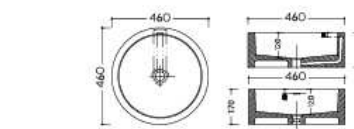

**BT11780**

Size A 1500 X 750 X 600 mm  
Size B 1700 X 750 X 600 mm

**BT11755**

Size 1700 X 800 X 550 mm

**BT11850**

Size Dia. 1800 X 500 mm

**BT6182**

Size 1700 x 800 x 580 mm

**BA50059**  
Size 450 X 450 X 830 mm

**BA5045**  
Size Dia. 450 X 850 mm

**BA5046**  
Size 1000 X 520 X 850 mm

**BA5039**  
Size 570 X 380 X 850 mm

**BA50116**  
Size 400 X 400 X 400 mm

A close-up, high-angle photograph of a white ceramic washbasin. The basin is the central focus, showing its smooth, glossy surface and a central circular drain hole. The lighting creates soft shadows, highlighting the curved edges and the depth of the basin. The background is a plain, light-colored surface.

**BA30015**  
Size 550 X 370 X 130 mm

**BA30012**  
Size 600 X 450 X 150 mm

**BA31130**  
Size 650 X 350 X 180 mm

**BA35006**  
Size Dia. 400 X 150 mm

**BA10007**  
Size Dia. 460 X 170 mm

**BA10073**  
Size Dia. 400 X 140 mm

**BA1282**  
Size 600 X 400 X 140 mm

**BA10001**  
Size Dia. 495 X 165 mm

**BA34546**  
Size Dia. 450 X 145 mm

**BA1281**  
Size Dia. 400 X 140 mm

**BA30004**  
Size 700 X 400 X 200 mm

**BA40007**  
Size 600 X 350 X 155 mm