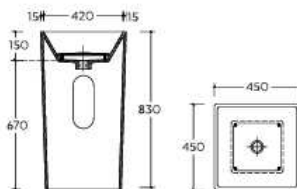

# freestanding basin

02

**BT6215**  
Size 1700 X 800 X 580 mm

**BA5063**  
Size 600 x 400 x 850 mm

**BA5047**  
Size Dia. 420 X 850 mm

**BA50001**  
Size Dia. 450 X 825 mm

**BA50003**  
Size Dia. 450 X 850 mm

**BA50005**  
Size A Dia. 400 X 820 mm  
Size B Dia. 450 X 830 mm

**BA50007**  
Size 550 X 420 X 880 mm

**BA50101**  
Size 420 X 320 X 800 mm

**BA50107**  
Size Dia. 450 X 830 mm

**BA50002**  
Size 400 X 400 X 820 mm

**BA50004**  
Size 450 X 450 X 830 mm

**BA50090**  
Size Dia. 545 X 900 mm

**BA50063**  
Size Dia. 460 X 850 mm

**BA50075**  
Size Dia. 500 X 870 mm

**BA5050**  
Size Dia. 450 X 850 mm

**BA50008**  
Size 530 X 530 X 850 mm

**BA50059**  
Size 450 X 450 X 830 mm

**BA5045**  
Size Dia. 450 X 850 mm

**BA5046**  
Size 1000 X 520 X 850 mm

**BA5039**  
Size 570 X 380 X 850 mm

**BA50116**  
Size 400 X 400 X 400 mm

A close-up, high-angle photograph of a white ceramic washbasin. The basin is the central focus, showing its smooth, glossy surface and a central circular drain hole. The lighting creates soft shadows, highlighting the curved edges and the depth of the basin. The background is a plain, light-colored surface.