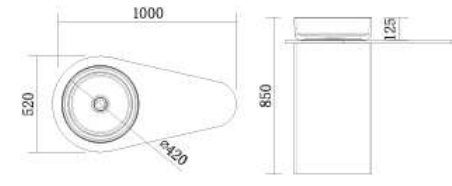

**BA50005**  
Size A Dia. 400 X 820 mm  
Size B Dia. 450 X 830 mm

**BA50007**  
Size 550 X 420 X 880 mm

**BA50101**  
Size 420 X 320 X 800 mm

**BA50107**  
Size Dia. 450 X 830 mm

**BA50002**  
Size 400 X 400 X 820 mm

**BA50004**  
Size 450 X 450 X 830 mm

**BA50090**  
Size Dia. 545 X 900 mm

**BA50063**  
Size Dia. 460 X 850 mm

**BA50075**  
Size Dia. 500 X 870 mm

**BA5050**  
Size Dia. 450 X 850 mm

**BA50008**  
Size 530 X 530 X 850 mm

**BA5048**  
Size Dia. 480 X 850 mm

**BA50017**  
Size Dia. 504 X 900 mm

**BA5036**  
Size 600 X 425 X 920 mm

**BA50009**  
Size 600 X 420 X 820 mm

**BA50022**  
Size 600 X 400 X 900 mm

**BA50027**  
Size 600 X 420 X 830 mm

**BA50059**  
Size 450 X 450 X 830 mm

**BA5045**  
Size Dia. 450 X 850 mm

**BA5046**  
Size 1000 X 520 X 850 mm

**BA5039**  
Size 570 X 380 X 850 mm

**BA50116**  
Size 400 X 400 X 400 mm

A close-up, high-angle photograph of a white ceramic washbasin. The basin is the central focus, showing its smooth, glossy surface and a central circular drain hole. The lighting creates soft shadows, highlighting the curved edges and the depth of the basin. The background is a plain, light-colored surface.