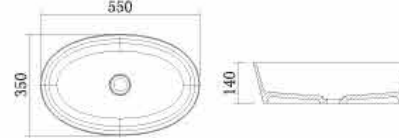

**BA5048**  
Size Dia. 480 X 850 mm

**BA50017**  
Size Dia. 504 X 900 mm

**BA5036**  
Size 600 X 425 X 920 mm

**BA50009**  
Size 600 X 420 X 820 mm

**BA50022**  
Size 600 X 400 X 900 mm

**BA50027**  
Size 600 X 420 X 830 mm

**BA50059**  
Size 450 X 450 X 830 mm

**BA5045**  
Size Dia. 450 X 850 mm

**BA5046**  
Size 1000 X 520 X 850 mm

**BA5039**  
Size 570 X 380 X 850 mm

**BA50116**  
Size 400 X 400 X 400 mm

A close-up, high-angle photograph of a white ceramic washbasin. The basin is the central focus, showing its smooth, glossy surface and a central circular drain hole. The lighting creates soft shadows, highlighting the curved edges and the depth of the basin. The background is a plain, light-colored surface.

# Wash Basin

03

**BA1428**  
Size Dia. 420 X 130 mm

**BA1529**  
Size 600 X 400 X 160 mm

**BA1530**  
Size 550 X 350 X 140 mm

**BA1367**  
Size 570 X 380 X 140 mm

**BA1214**  
Size 650 x 400 x 200 mm

**BA30009**  
Size 600 X 400 X 112 mm

**BA30015**  
Size 550 X 370 X 130 mm

**BA30012**  
Size 600 X 450 X 150 mm

**BA31130**  
Size 650 X 350 X 180 mm

**BA35006**  
Size Dia. 400 X 150 mm

**BA10007**  
Size Dia. 460 X 170 mm

**BA10073**  
Size Dia. 400 X 140 mm