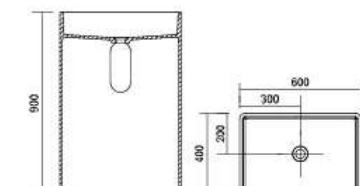

**BA50005**  
Size A Dia. 400 X 820 mm  
Size B Dia. 450 X 830 mm

**BA50007**  
Size 550 X 420 X 880 mm

**BA50101**  
Size 420 X 320 X 800 mm

**BA50107**  
Size Dia. 450 X 830 mm

**BA50002**  
Size 400 X 400 X 820 mm

**BA50004**  
Size 450 X 450 X 830 mm

**BA50090**  
Size Dia. 545 X 900 mm

**BA50063**  
Size Dia. 460 X 850 mm

**BA50075**  
Size Dia. 500 X 870 mm

**BA5050**  
Size Dia. 450 X 850 mm

**BA50008**  
Size 530 X 530 X 850 mm

**BA5048**  
Size Dia. 480 X 850 mm

**BA50017**  
Size Dia. 504 X 900 mm

**BA5036**  
Size 600 X 425 X 920 mm

**BA50009**  
Size 600 X 420 X 820 mm

**BA50022**  
Size 600 X 400 X 900 mm

**BA50027**  
Size 600 X 420 X 830 mm

**BA50059**  
Size 450 X 450 X 830 mm

**BA5045**  
Size Dia. 450 X 850 mm

**BA5046**  
Size 1000 X 520 X 850 mm

**BA5039**  
Size 570 X 380 X 850 mm

**BA50116**  
Size 400 X 400 X 400 mm

A close-up, high-angle photograph of a white ceramic washbasin. The basin is the central focus, showing its smooth, glossy surface and a central circular drain hole. The lighting creates soft shadows, highlighting the curved edges and the depth of the basin. The background is a plain, light-colored surface.