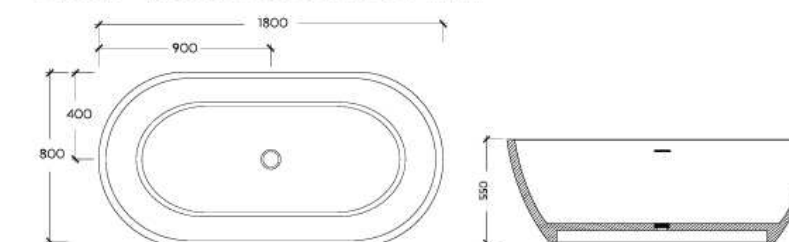

**BT62007**

Size 1500 X 1100 X 570 mm

**BT30127**

Size 1700 X 780 X 585 mm

### BT60062

Size A 1500 X 750 X 580 mm

Size B 1600 X 800 X 520 mm

Size C 1700 X 800 X 550 mm

Size D 1800 X 800 X 550 mm

**BT60018**

Size 1800 X 1000 X 540 mm

Solid Surface book shelf can be attached or detached.  
(Based on design requirements.)

**BT6046D**

Size 1700 X 1700 X 600 mm

Solid Surface book shelf is an option.  
(Bathtub can come with or without book shelf.)

**BT6210**  
Size 1700 X 700 X 633 mm

**BT6213**  
Size 1700 x 850 x 560 mm

**BT6215**  
Size 1700 X 800 X 580 mm

**BT6032**  
Size 2097 X 1800 X 630 mm

**BT6130**  
Size A 1780 X 870 X 560 mm  
Size B 1815 X 825 X 560 mm  
Size C 2000 X 1050 X 550 mm

**BT30104**  
Size 1700 X 700 X 600 mm

**BT6110**  
Size 1700 X 800 X 600 mm