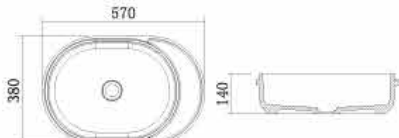

**BA5048**  
Size Dia. 480 X 850 mm

**BA50017**  
Size Dia. 504 X 900 mm

**BA5036**  
Size 600 X 425 X 920 mm

**BA50009**  
Size 600 X 420 X 820 mm

**BA50022**  
Size 600 X 400 X 900 mm

**BA50027**  
Size 600 X 420 X 830 mm

**BA50059**  
Size 450 X 450 X 830 mm

**BA5045**  
Size Dia. 450 X 850 mm

**BA5046**  
Size 1000 X 520 X 850 mm

**BA5039**  
Size 570 X 380 X 850 mm

**BA50116**  
Size 400 X 400 X 400 mm

A close-up, high-angle photograph of a white ceramic washbasin. The basin is the central focus, showing its smooth, glossy surface and a central circular drain hole. The lighting creates soft shadows, highlighting the curved edges and the depth of the basin. The background is a plain, light-colored surface.

# Wash Basin

03

**BA1428**  
Size Dia. 420 X 130 mm

**BA1529**  
Size 600 X 400 X 160 mm

**BA1530**  
Size 550 X 350 X 140 mm

**BA1367**  
Size 570 X 380 X 140 mm

**BA1214**  
Size 650 x 400 x 200 mm

**BA30009**  
Size 600 X 400 X 112 mm

**BA30015**  
Size 550 X 370 X 130 mm

**BA30012**  
Size 600 X 450 X 150 mm

**BA31130**  
Size 650 X 350 X 180 mm

**BA35006**  
Size Dia. 400 X 150 mm

**BA10007**  
Size Dia. 460 X 170 mm

**BA10073**  
Size Dia. 400 X 140 mm