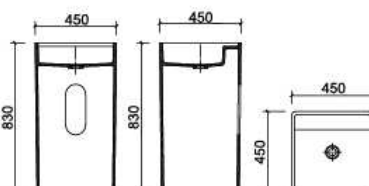

**BA50005**  
Size A Dia. 400 X 820 mm  
Size B Dia. 450 X 830 mm

**BA50007**  
Size 550 X 420 X 880 mm

**BA50101**  
Size 420 X 320 X 800 mm

**BA50107**  
Size Dia. 450 X 830 mm

**BA50002**  
Size 400 X 400 X 820 mm

**BA50004**  
Size 450 X 450 X 830 mm

**BA50090**  
Size Dia. 545 X 900 mm

**BA50063**  
Size Dia. 460 X 850 mm

**BA50075**  
Size Dia. 500 X 870 mm

**BA5050**  
Size Dia. 450 X 850 mm

**BA50008**  
Size 530 X 530 X 850 mm

**BA5048**  
Size Dia. 480 X 850 mm

**BA50017**  
Size Dia. 504 X 900 mm

**BA5036**  
Size 600 X 425 X 920 mm

**BA50009**  
Size 600 X 420 X 820 mm

**BA50022**  
Size 600 X 400 X 900 mm

**BA50027**  
Size 600 X 420 X 830 mm

**BA50059**  
Size 450 X 450 X 830 mm

**BA5045**  
Size Dia. 450 X 850 mm

**BA5046**  
Size 1000 X 520 X 850 mm

**BA5039**  
Size 570 X 380 X 850 mm

**BA50116**  
Size 400 X 400 X 400 mm

A close-up, high-angle photograph of a white ceramic washbasin. The basin is the central focus, showing its smooth, glossy surface and a central circular drain hole. The lighting creates soft shadows, highlighting the curved edges and the depth of the basin. The background is a plain, light-colored surface.