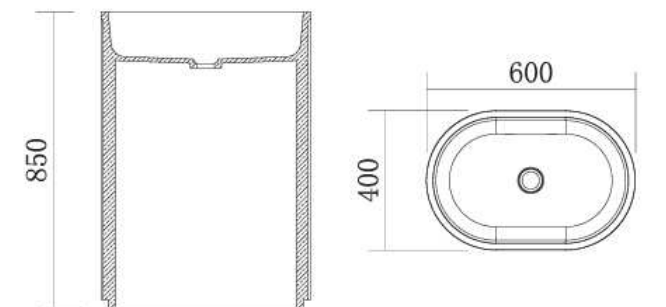

**BT11780**

Size A 1500 X 750 X 600 mm  
Size B 1700 X 750 X 600 mm

**BT11755**

Size 1700 X 800 X 550 mm

**BT11850**

Size Dia. 1800 X 500 mm

**BT6182**

Size 1700 x 800 x 580 mm

# freestanding basin

02

**BT6215**  
Size 1700 X 800 X 580 mm

**BA5063**  
Size 600 x 400 x 850 mm

**BA5047**  
Size Dia. 420 X 850 mm

**BA50001**  
Size Dia. 450 X 825 mm

**BA50003**  
Size Dia. 450 X 850 mm

**BA50005**  
Size A Dia. 400 X 820 mm  
Size B Dia. 450 X 830 mm

**BA50007**  
Size 550 X 420 X 880 mm

**BA50101**  
Size 420 X 320 X 800 mm

**BA50107**  
Size Dia. 450 X 830 mm

**BA50002**  
Size 400 X 400 X 820 mm

**BA50059**  
Size 450 X 450 X 830 mm

**BA5045**  
Size Dia. 450 X 850 mm

**BA5046**  
Size 1000 X 520 X 850 mm

**BA5039**  
Size 570 X 380 X 850 mm

**BA50116**  
Size 400 X 400 X 400 mm

A close-up, high-angle photograph of a white ceramic washbasin. The basin is the central focus, showing its smooth, glossy surface and a central circular drain hole. The lighting creates soft shadows, highlighting the curved edges and the depth of the basin. The background is a plain, light-colored surface.