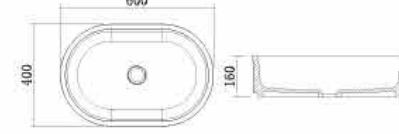

**BA5048**  
Size Dia. 480 X 850 mm

**BA50017**  
Size Dia. 504 X 900 mm

**BA5036**  
Size 600 X 425 X 920 mm

**BA50009**  
Size 600 X 420 X 820 mm

**BA50022**  
Size 600 X 400 X 900 mm

**BA50027**  
Size 600 X 420 X 830 mm

**BA50059**  
Size 450 X 450 X 830 mm

**BA5045**  
Size Dia. 450 X 850 mm

**BA5046**  
Size 1000 X 520 X 850 mm

**BA5039**  
Size 570 X 380 X 850 mm

**BA50116**  
Size 400 X 400 X 400 mm

A close-up, high-angle photograph of a white ceramic washbasin. The basin is the central focus, showing its smooth, glossy surface and a central circular drain hole. The lighting creates soft shadows, highlighting the curved edges and the depth of the basin. The background is a plain, light-colored surface.

# Wash Basin

03

**BA1428**  
Size Dia. 420 X 130 mm

**BA1529**  
Size 600 X 400 X 160 mm

**BA1530**  
Size 550 X 350 X 140 mm

**BA1367**  
Size 570 X 380 X 140 mm

**BA1214**  
Size 650 x 400 x 200 mm

**BA30009**  
Size 600 X 400 X 112 mm

**BA30015**  
Size 550 X 370 X 130 mm

**BA30012**  
Size 600 X 450 X 150 mm

**BA31130**  
Size 650 X 350 X 180 mm

**BA35006**  
Size Dia. 400 X 150 mm

**BA10007**  
Size Dia. 460 X 170 mm

**BA10073**  
Size Dia. 400 X 140 mm