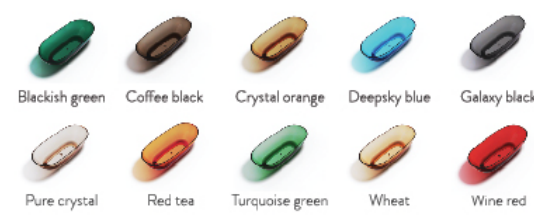

RE6167
Size : 1700x750x555 mm