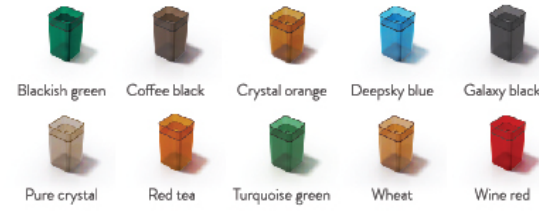

Freestanding. RESIN SURFACE