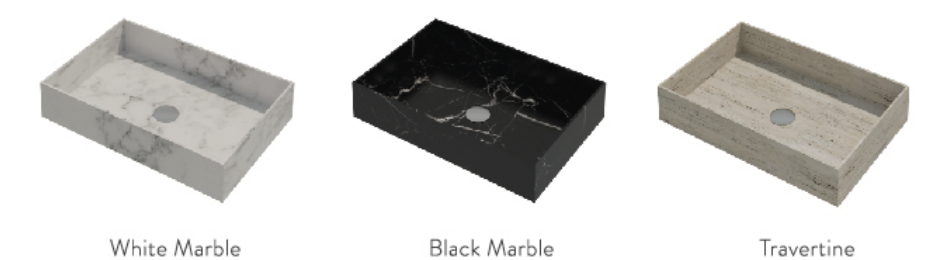

**NS1236**  
Size : 420X420X140 mm

White Marble      Black Marble      Travertine

**NS31104**  
Size : 380X380X110 mm

White Marble      Black Marble      Travertine

**NS31103**  
Size : 580X380X110 mm

White Marble      Black Marble      Travertine