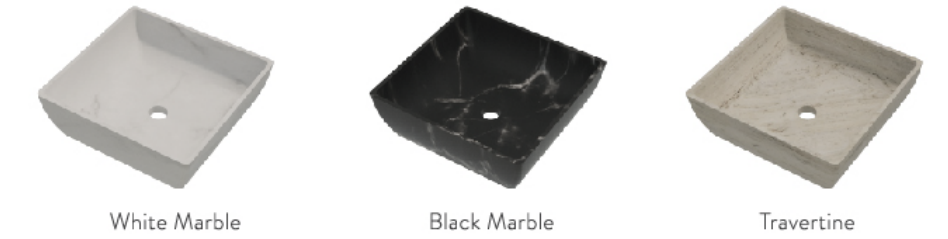

**NS31105**  
Size Dia. 400X130 mm

White Marble      Black Marble      Travertine

**NS31109**  
Size Dia. 420X150 mm

White Marble      Black Marble      Travertine

**NS1204**  
Size : 420X420X120 mm

White Marble      Black Marble      Travertine