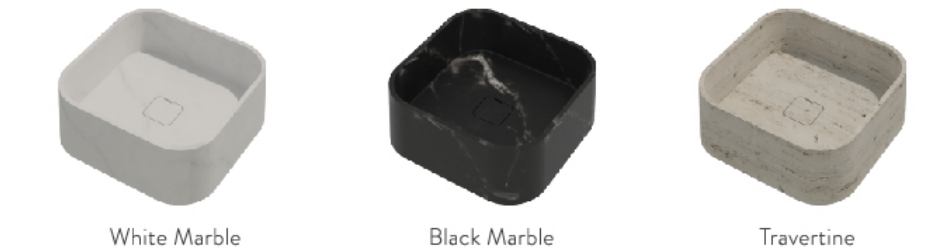

White Marble   Black Marble   Travertine

NS31104
Size : 380X380X110 mm