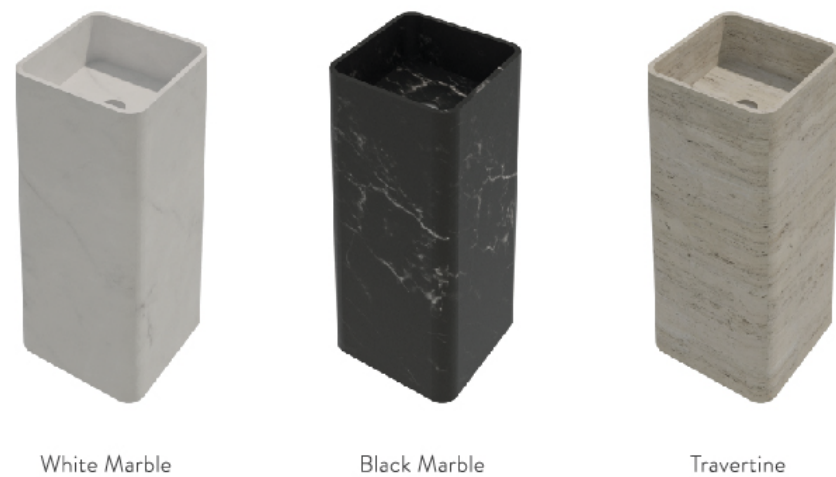

**NS44085**  
Size Dia. 400X850 mm

White Marble      Black Marble      Travertine

**NS50003**  
Size Dia. 450X820 mm

White Marble      Black Marble      Travertine

**NS50002**  
Size Dia. 400X850 mm

White Marble      Black Marble      Travertine