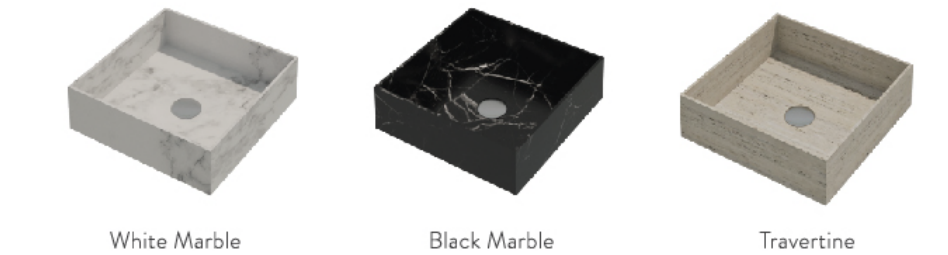

White Marble   Black Marble   Travertine

NS31103
Size : 580X380X110 mm