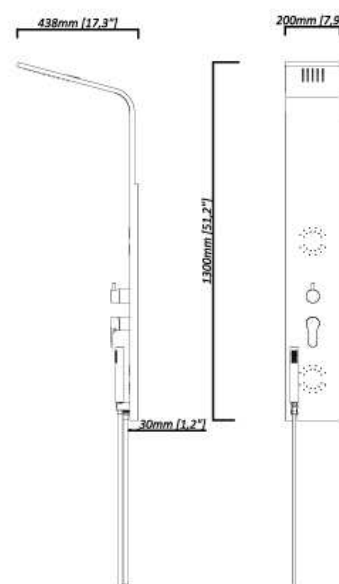

D0009
Ø250 mm
1-function shower head

812-8505-1-00
2-Function control valve

S0009
Ø120 mm
3-function hand shower

FA-S 70090

B0003
Ø30x200 mm
Shower arm

D0013
320x210 mm
1-function shower head

811-8505-1-00
2-Function control valve

Pool & Outdoor

SHOWERS

08

FA70081

- 1200x200 mm
- #304-chrome finish stainless steel
- 1 Square rain shower head
- 1 Square embed shower jet
- 1 Shower holder + hand shower
- 1 New design brass thin valve + 3 ways diverter
- 1 S/S flexible shower hose (1.5 m)
- Gross weight: 8.1 kgs
- Volume: 0.068 m³

FA70082

- 1240x200 mm
- #5052-aluminum alloy with white and black painted
- 1 Embed plastic rain shower + waterfall D87
- 1 Black brass body jets T07
- 1 Black hand shower H78
- 1 Black plastic shower Holder K01-PB
- 1 Brass H/C rotating valve + 4 ways diverter
- 1 S/S flexible shower hose P08 (1.5 m)

FA70083

- 1300x200 mm
- #304-brushes gun metal finish stainless steel
- 1 Plastic shower head J32
- 1 Plastic body jets J88
- 1 Plastic shower hand H89
- 1 Brass shower holder K47
- 1 Brass H/C ultra-thin valve + 3 ways diverter
- 1 S/S flexible shower hose P23 (1.5 m)