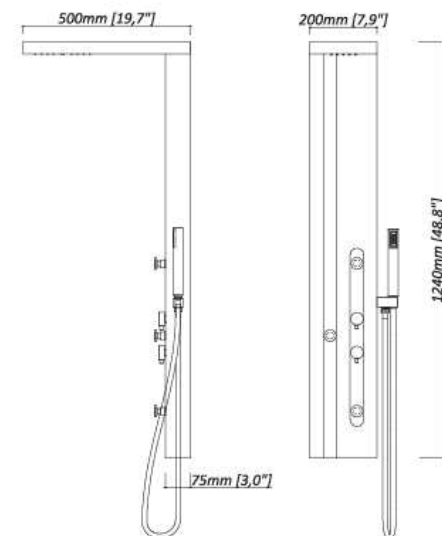

D0009
Ø250 mm
1-function shower head

812-8505-1-00
2-Function control valve

S0009
Ø120 mm
3-function hand shower

FA-S 70090

B0003
Ø30x200 mm
Shower arm

D0013
320x210 mm
1-function shower head

811-8505-1-00
2-Function control valve

Pool & Outdoor

SHOWERS

08

FA70081

- 1200x200 mm
- #304-chrome finish stainless steel
- 1 Square rain shower head
- 1 Square embed shower jet
- 1 Shower holder + hand shower
- 1 New design brass thin valve + 3 ways diverter
- 1 S/S flexible shower hose (1.5 m)
- Gross weight: 8.1 kgs
- Volume: 0.068 m³

FA70082

- 1240x200 mm
- #5052-aluminum alloy with white and black painted
- 1 Embed plastic rain shower + waterfall D87
- 1 Black brass body jets T07
- 1 Black hand shower H78
- 1 Black plastic shower Holder K01-PB
- 1 Brass H/C rotating valve + 4 ways diverter
- 1 S/S flexible shower hose P08 (1.5 m)

FA70083

- 1300x200 mm
- #304-brushes gun metal finish stainless steel
- 1 Plastic shower head J32
- 1 Plastic body jets J88
- 1 Plastic shower hand H89
- 1 Brass shower holder K47
- 1 Brass H/C ultra-thin valve + 3 ways diverter
- 1 S/S flexible shower hose P23 (1.5 m)