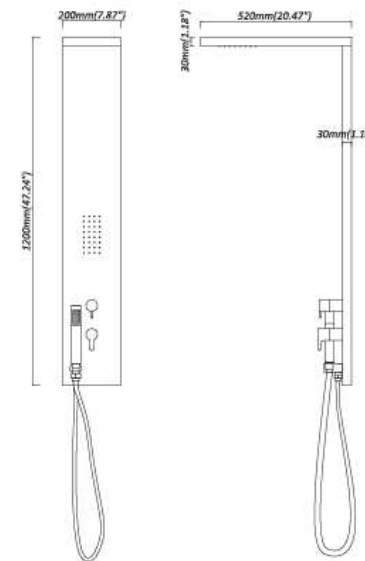

FA90008
Wall-mounted basin mixer

FA90009
Wall-mounted basin mixer

FA90010
Wall-mounted basin mixer

FA70087
T212-8636-00
2-Function Shower set

FA70088
T215-8636-00
2-Function Shower set

FA-S 70089

B0006
Ø22x400 mm
Shower arm

D0009
Ø250 mm
1-function shower head

812-8505-1-00
2-Function control valve

S0009
Ø120 mm
3-function hand shower

FA-S 70090

B0003
Ø30x200 mm
Shower arm

D0013
320x210 mm
1-function shower head

811-8505-1-00
2-Function control valve

Pool & Outdoor

SHOWERS

08

FA70081

- 1200x200 mm
- #304-chrome finish stainless steel
- 1 Square rain shower head
- 1 Square embed shower jet
- 1 Shower holder + hand shower
- 1 New design brass thin valve + 3 ways diverter
- 1 S/S flexible shower hose (1.5 m)
- Gross weight: 8.1 kgs
- Volume: 0.068 m³