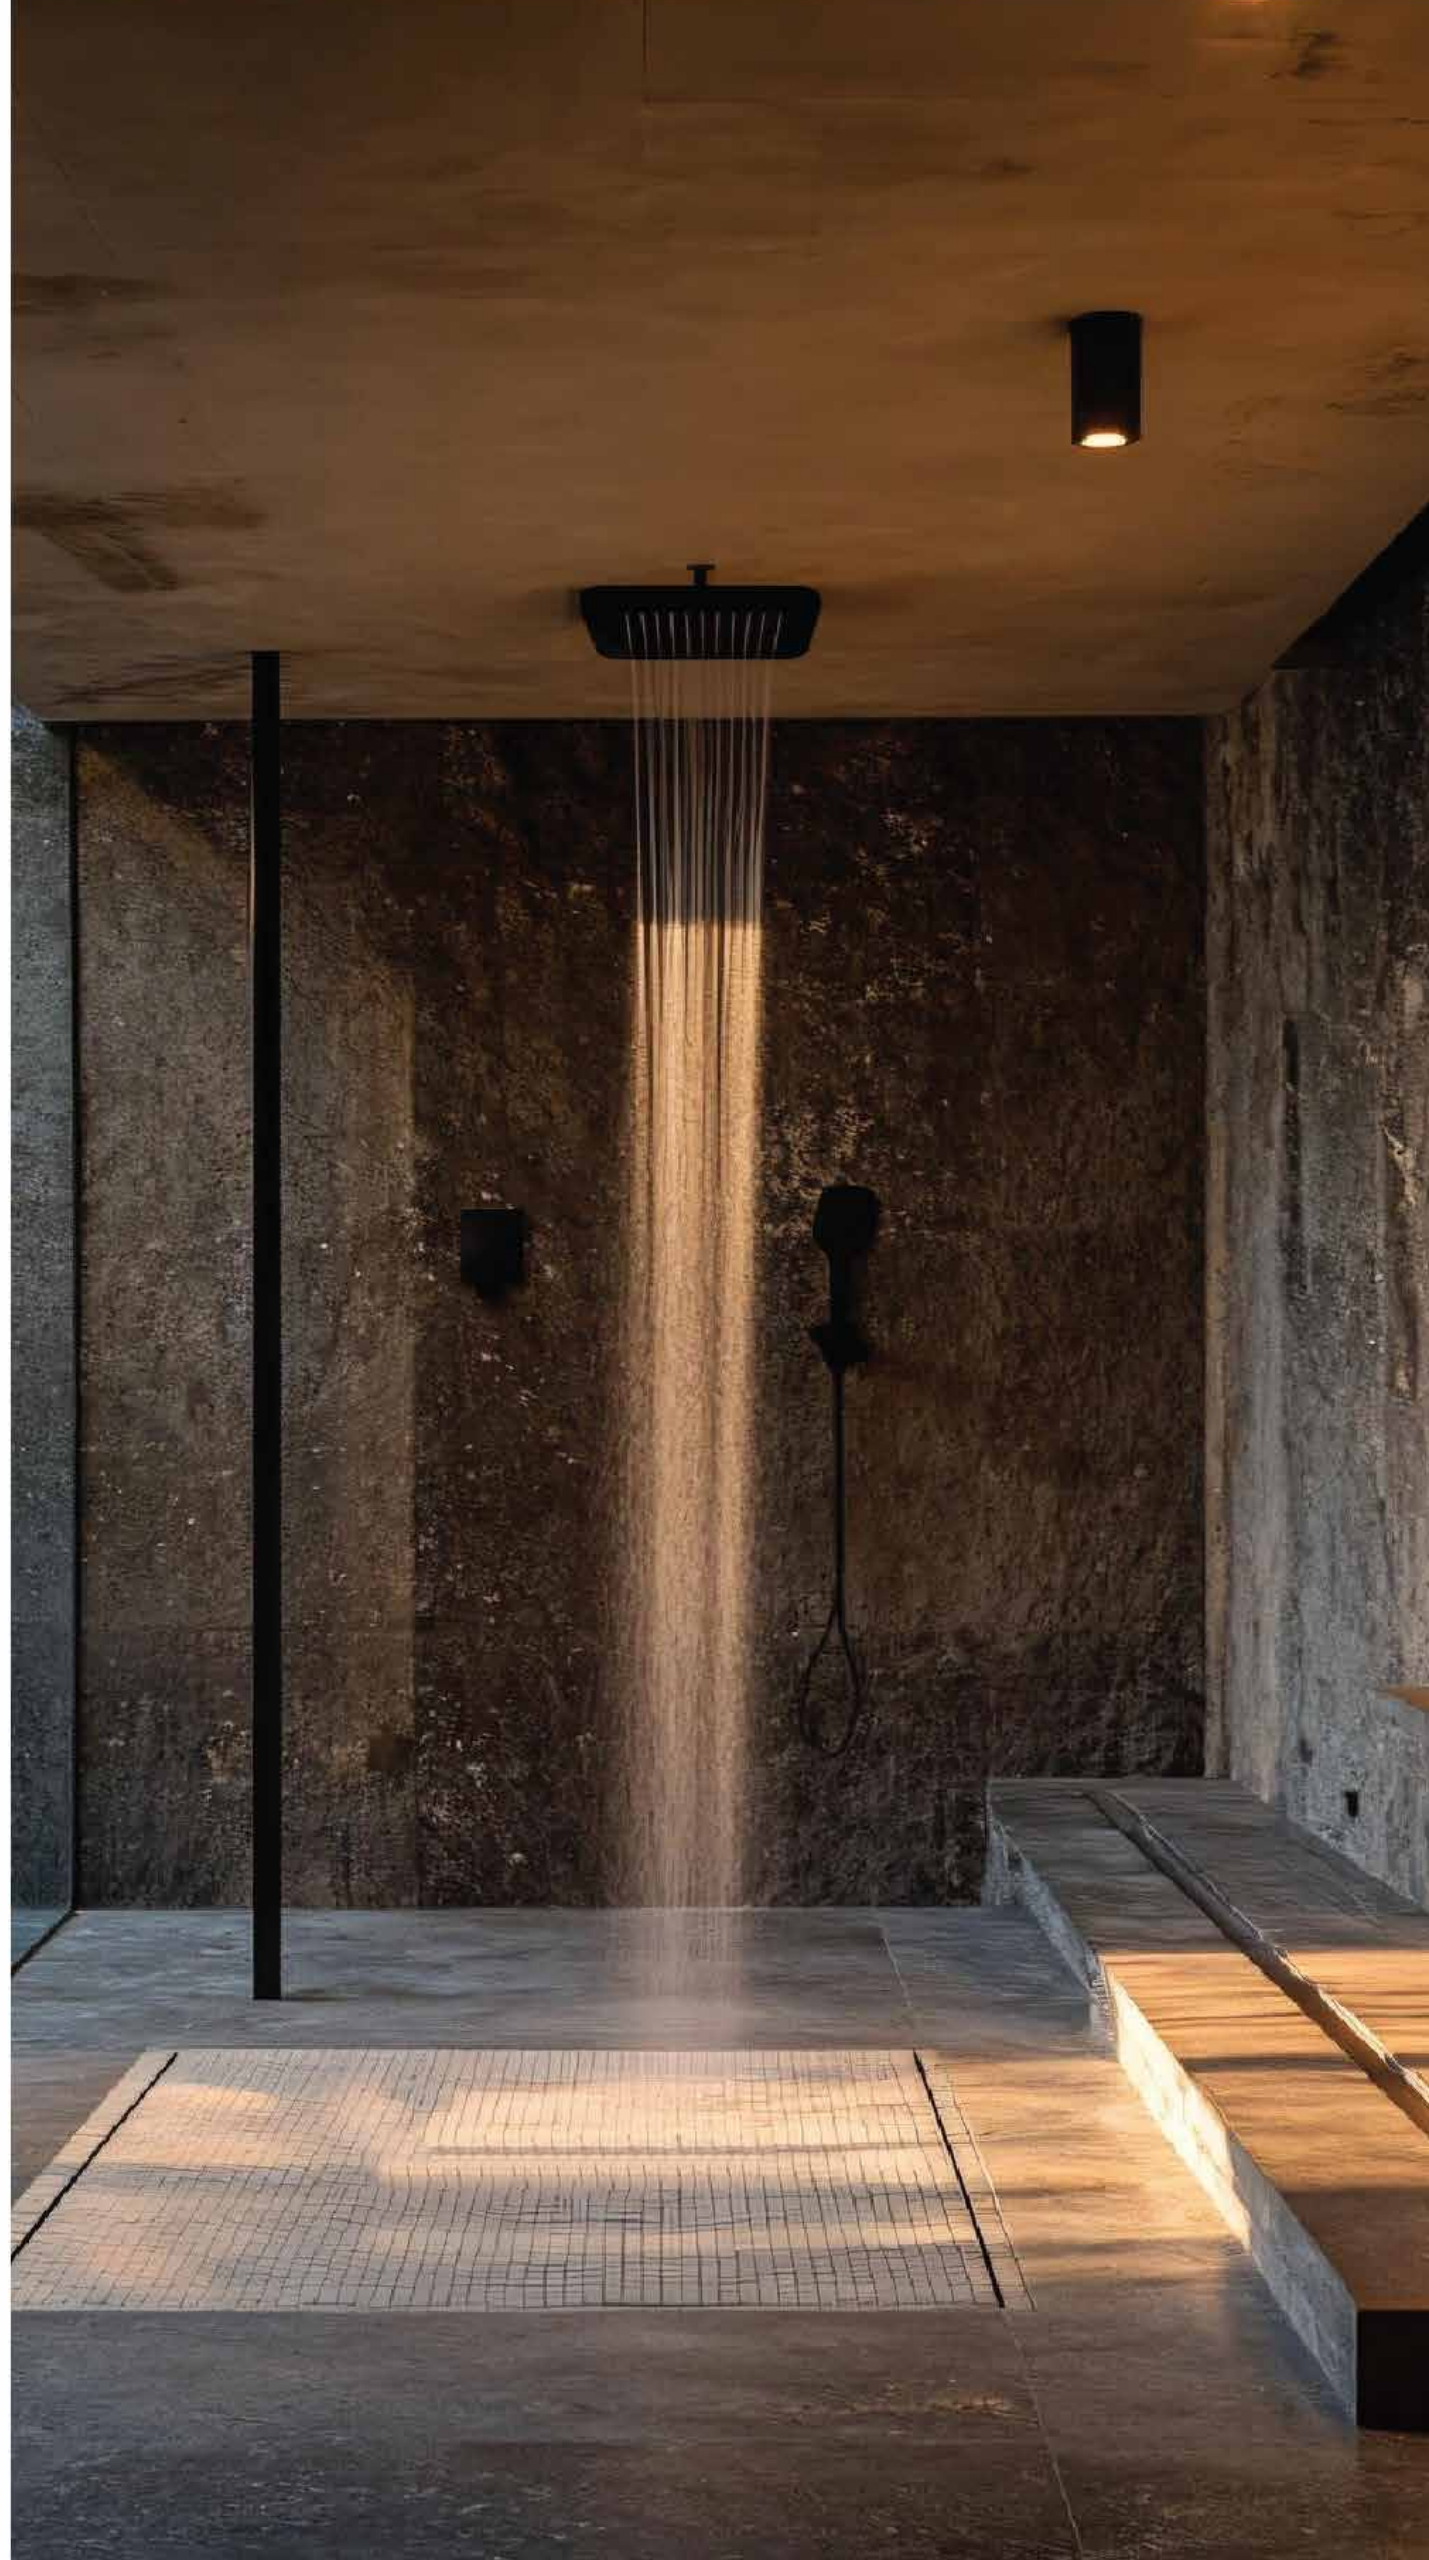

FAUCETS & SHOWER

FA90001
Basin Mixer

FA90002
Basin Mixer

FA90003
Basin Mixer

FA90004
Basin Mixer

FA90005
Basin Mixer

FA90006
Basin Mixer

FA90007
Wall-mounted basin mixer

FA90008
Wall-mounted basin mixer

FA90009
Wall-mounted basin mixer

FA90010
Wall-mounted basin mixer

FA70087
T212-8636-00
2-Function Shower set

FA70088
T215-8636-00
2-Function Shower set

FA-S 70089

B0006
Ø22x400 mm
Shower arm

S0013
120x120 mm
3-function hand shower

The gentle dance of raindrops
and the warmth of sunlight
emind us that life's contrasts
often bring the most beauty.

A modern outdoor pool area with a shower, lounge chairs, and a white wall. The scene is bright and airy, with a clear blue sky and a large tree on the left. The pool is in the foreground, and the shower is on the left. Two lounge chairs are on the right. The text 'Pool & Outdoor SHOWERS' is overlaid in the center.

Pool & Outdoor

SHOWERS

08

FA70081

- 1200x200 mm
- #304-chrome finish stainless steel
- 1 Square rain shower head
- 1 Square embed shower jet
- 1 Shower holder + hand shower
- 1 New design brass thin valve + 3 ways diverter
- 1 S/S flexible shower hose (1.5 m)
- Gross weight: 8.1 kgs
- Volume: 0.068 m³