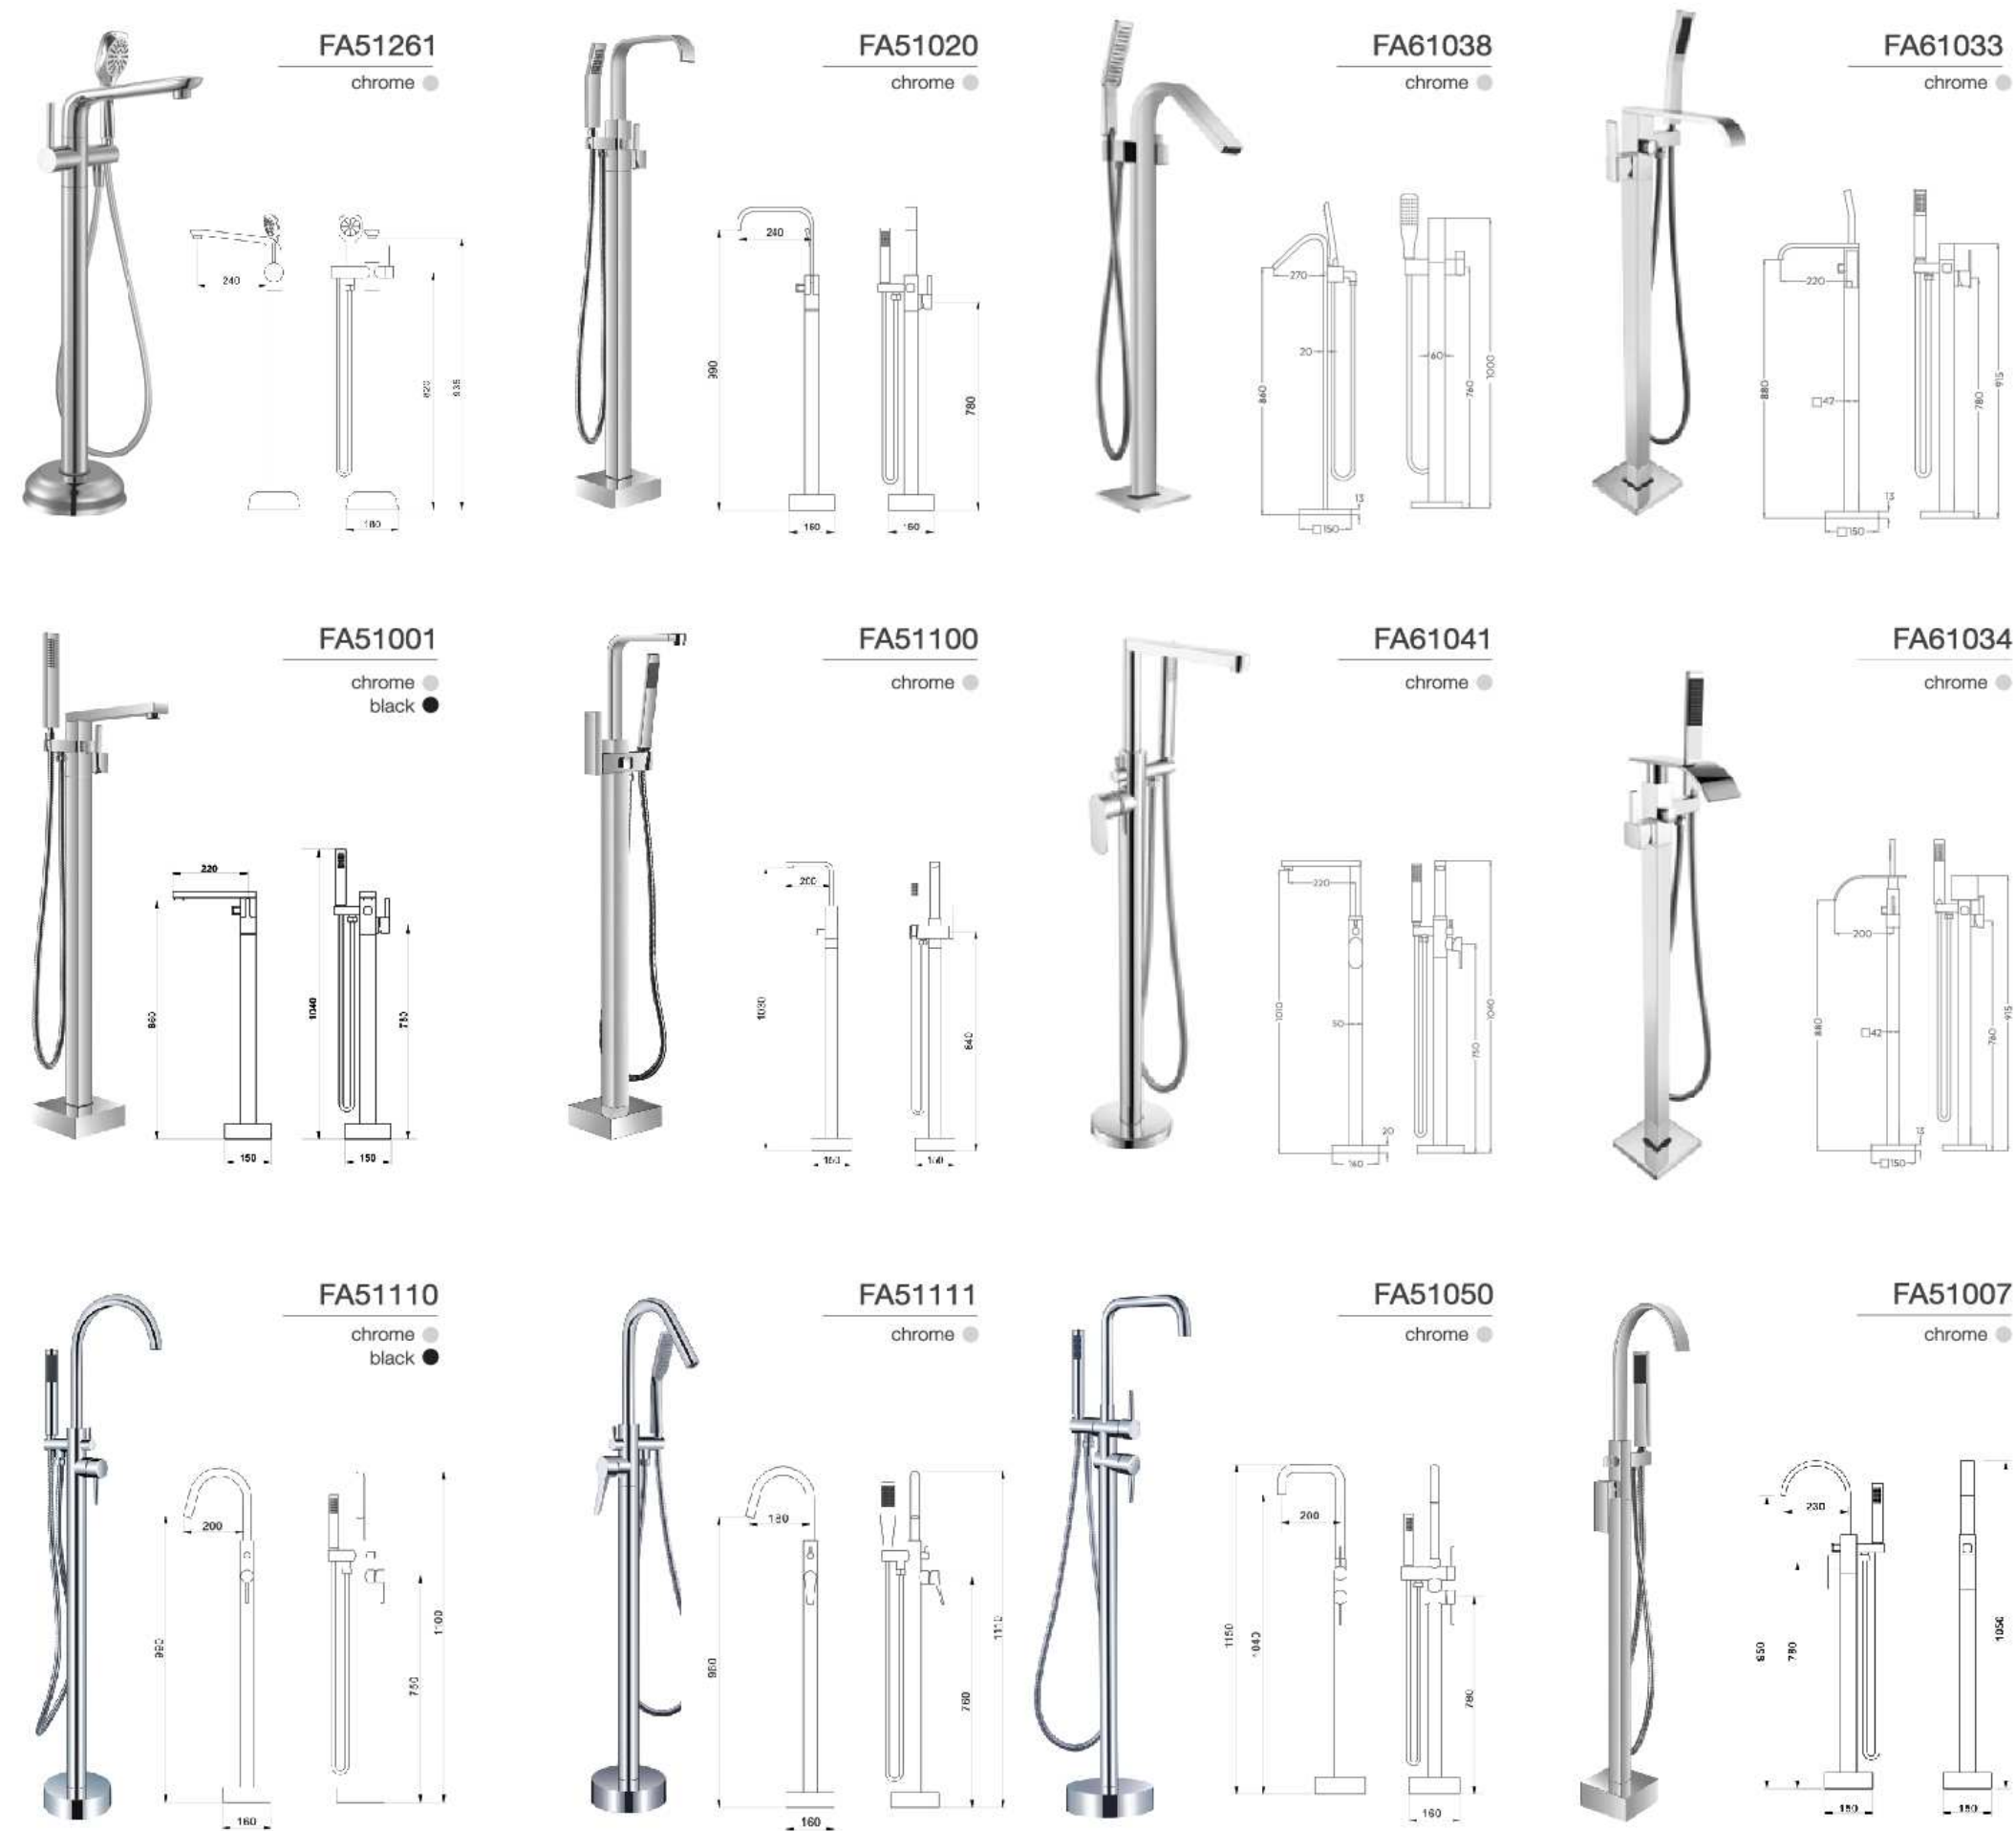

FAUCETS & SHOWER

FA90001
Basin Mixer

FA90002
Basin Mixer

FA90003
Basin Mixer

FA90004
Basin Mixer

FA90005
Basin Mixer

FA90006
Basin Mixer

FA90007
Wall-mounted basin mixer

FA90008
Wall-mounted basin mixer

FA90009
Wall-mounted basin mixer

FA90010
Wall-mounted basin mixer

FA70087
T212-8636-00
2-Function Shower set

FA70088
T215-8636-00
2-Function Shower set

FA-S 70089

B0006
Ø22x400 mm
Shower arm

D0009
Ø250 mm
1-function shower head

812-8505-1-00
2-Function control valve

S0009
Ø120 mm
3-function hand shower

FA-S 70090

B0003
Ø30x200 mm
Shower arm

D0013
320x210 mm
1-function shower head

811-8505-1-00
2-Function control valve

Pool & Outdoor

SHOWERS

08

FA70081

- 1200x200 mm
- #304-chrome finish stainless steel
- 1 Square rain shower head
- 1 Square embed shower jet
- 1 Shower holder + hand shower
- 1 New design brass thin valve + 3 ways diverter
- 1 S/S flexible shower hose (1.5 m)
- Gross weight: 8.1 kgs
- Volume: 0.068 m³