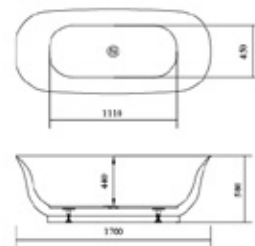

DM3929

Size : 1500x740x560 mm
Size : 1700x740x560 mm

Swedish Blue