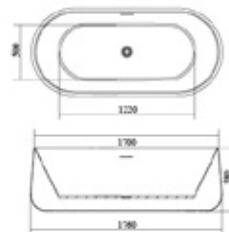

Fir Spruce Green

Golden Brown

Matt Black

Matt White

Ginger Greg Yellow

DM3962

Size : 1560x810x560 mm
 Size : 1760x810x560 mm

Swedish Blue

Dusk Grey

Fir Spruce Green

Golden Brown

Matt Black

Matt White

Ginger Greg Yellow

DM3969

Size : 1700x800x635 mm
 Size : 1800x800x635 mm

D1010

Size : 1500x750x590 mm
 Size : 1600x750x590 mm
 Size : 1700x750x590 mm

D1011

Size : 1700x800x580 mm

D1013

Size : 1750x800x600 mm

D1014

Size : 1750x800x600 mm

D1100

Size : 1500x750x580 mm
 Size : 1600x750x580 mm
 Size : 1700x800x580 mm

D1101

Size : 1500x750x580 mm
 Size : 1600x750x580 mm
 Size : 1700x800x580 mm

D1102

Size : 1500x750x580 mm
 Size : 1600x750x580 mm
 Size : 1700x800x580 mm