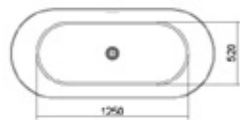

DM3971

Size : 1500x750x560 mm
 Size : 1700x750x560 mm

Swedish Blue

Dusk Grey

Ginger Greg Yellow

Golden Brown

Matt Black

Matt White

Golden Brown

DM3972

Size : 1700x750x580 mm

Swedish Blue

Dusk Grey

Fir Spruce Green

Ginger Greg Yellow

Matt Black

Matt White

DM3973

Size : 1500x750x580 mm
 Size : 1700x750x580 mm

Swedish Blue

Dusk Grey

Fir Spruce Green

Ginger Greg Yellow

Golden Brown