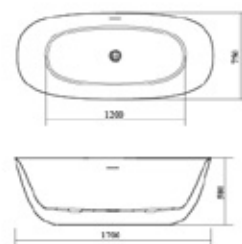

Swedish Blue