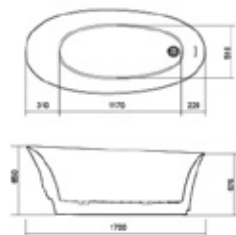

DM3920

Size : 1700x800x650 mm

Dusk Grey