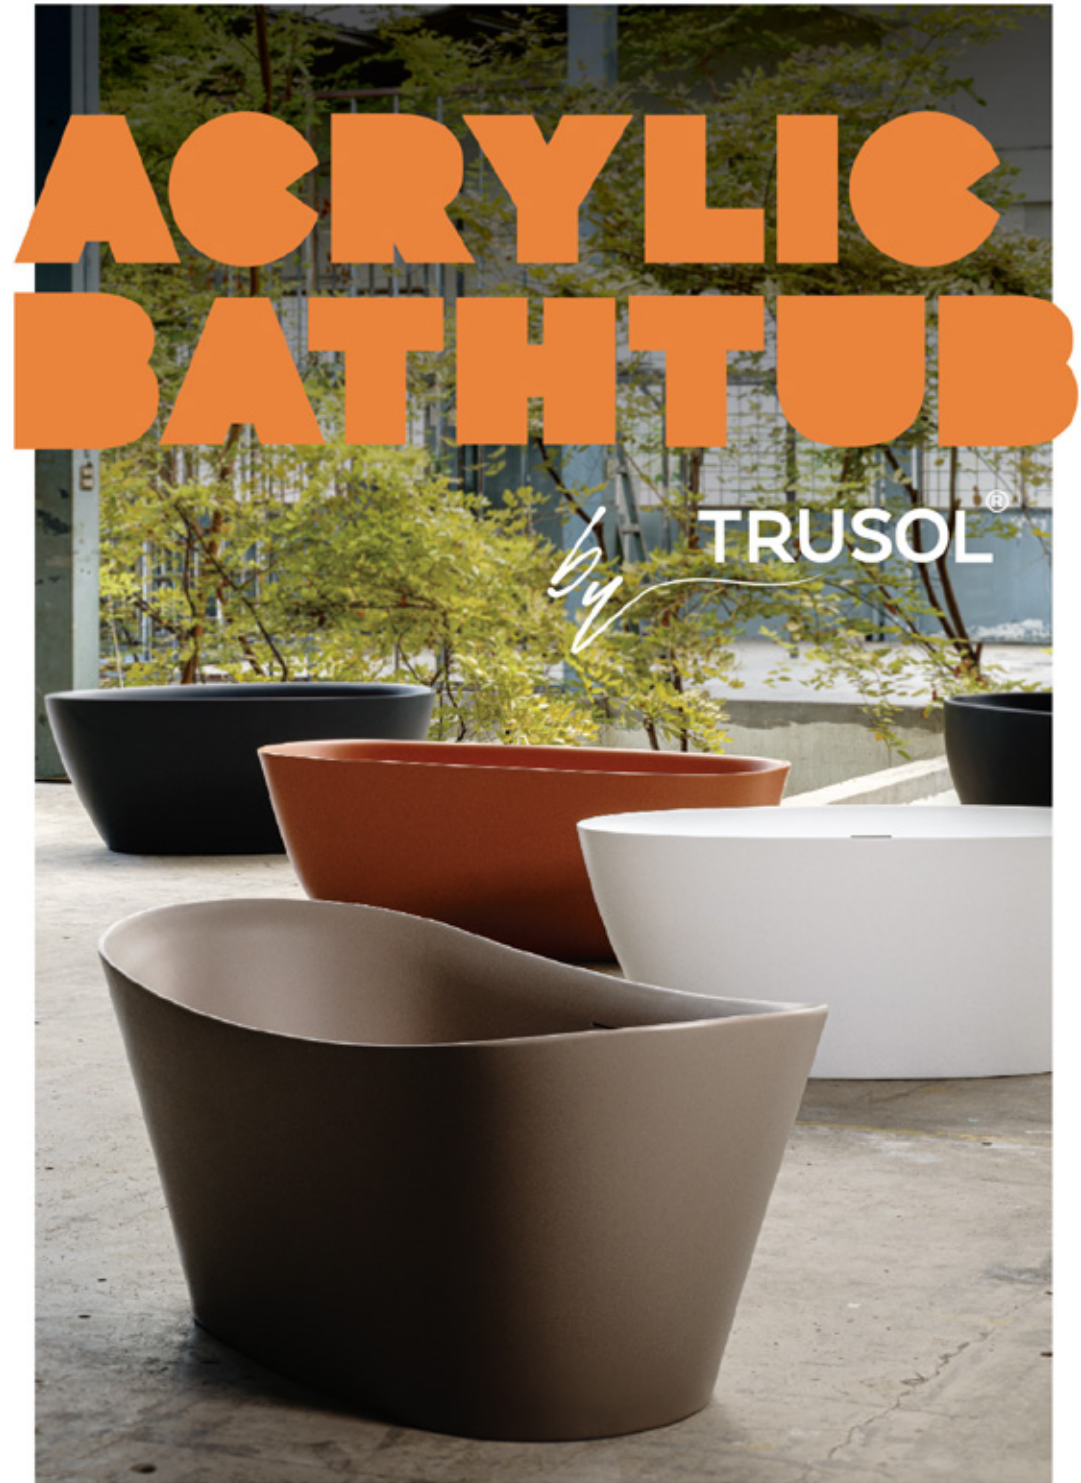

www.trusol.co

ACRYLIC BATHUB by trusol

2025 COLLECTION

ACRYLIC BATHUB

by TRUSOL®

Acrylic

The TRUSOL Acrylic Collection has a vast variety of choices of bathtubs. It is easy to clean and lightweight with the industry standards approved. It can also be tailor-made according to the design of the bathroom, which makes it one of the reasonable choices for your aesthetic and high-quality bathware at an affordable price for development projects.