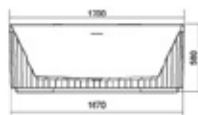

- Size : 1500x750x560 mm
- Size : 1570x750x600 mm
- Size : 1700x750x560 mm

Swedish Blue

Dusk Grey

Fir Spruce Green

Ginger Greg Yellow

Golden Brown

Matt White

Fir Spruce Green