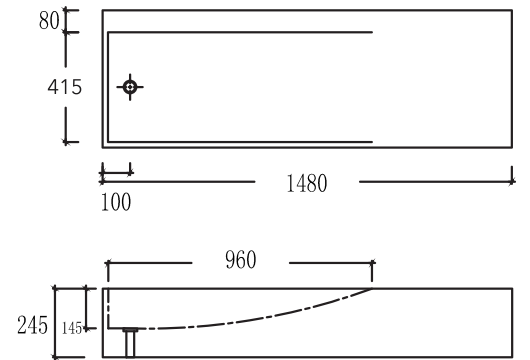

BA21550

Size 1480 X 495 X 245 mm.

BA62078

Size 1500 X 550 X 120 mm.

BA62077

Size 1200 X 550 X 120 mm.

BA21245

Size 1200 X 450 X 150 mm.

SHEET SELECTIONS

Product Dimension

Length : 3680 mm.

Width : 760 mm.

Thickness : 12 mm.

Material Options

Matted / Glossy

White

BLACK BLACK

by TRUSOL[®]

BA50003

Size Dia. 450 X 820 mm.

BT11782

Size A 1700 X 800 X 600 mm.
Size B 1800 X 800 X 560 mm.

BA32008

Size 500 X 300 X 110 mm.