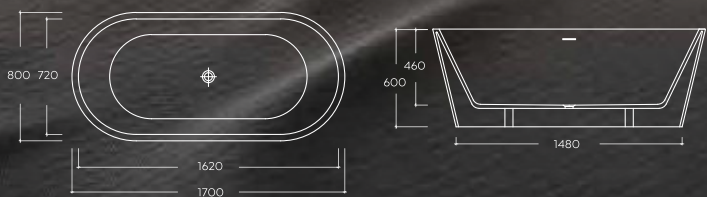

BLACK BLACK

by TRUSOL[®]

BA50003

Size Dia. 450 X 820 mm.

BT11782

Size A 1700 X 800 X 600 mm.
Size B 1800 X 800 X 560 mm.

BA32008

Size 500 X 300 X 110 mm.