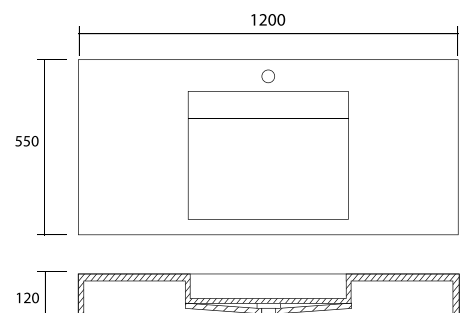

BA21550

Size 1480 X 495 X 245 mm.

BA62078

Size 1500 X 550 X 120 mm.

BA62077

Size 1200 X 550 X 120 mm.

BA21245

Size 1200 X 450 X 150 mm.

SHEET SELECTIONS

Product Dimension

Length : 3680 mm.

Width : 760 mm.

Thickness : 12 mm.

Material Options

Matted / Glossy

White

BLACK BLACK

by TRUSOL[®]

BA50003

Size Dia. 450 X 820 mm.

BT11782

Size A 1700 X 800 X 600 mm.
Size B 1800 X 800 X 560 mm.

BA32008

Size 500 X 300 X 110 mm.