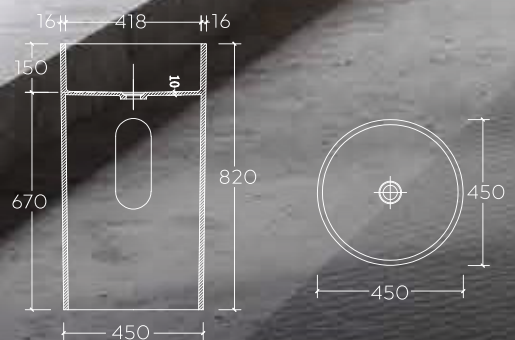

BA21550

Size 1480 X 495 X 245 mm.

BA62078

Size 1500 X 550 X 120 mm.

BA62077

Size 1200 X 550 X 120 mm.

BA21245

Size 1200 X 450 X 150 mm.

SHEET SELECTIONS

Product Dimension

Length : 3680 mm.

Width : 760 mm.

Thickness : 12 mm.

Material Options

Matted / Glossy

White

BLACK BLACK

by TRUSOL[®]

BA50003

Size Dia. 450 X 820 mm.

BT11782

Size A 1700 X 800 X 600 mm.
Size B 1800 X 800 X 560 mm.

BA32008

Size 500 X 300 X 110 mm.