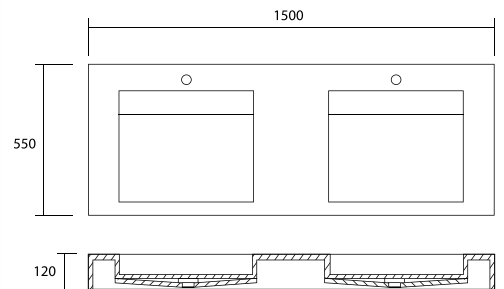

BA21550

Size 1480 X 495 X 245 mm.

BA62078

Size 1500 X 550 X 120 mm.

BA62077

Size 1200 X 550 X 120 mm.

BA21245

Size 1200 X 450 X 150 mm.

SHEET SELECTIONS

Product Dimension

Length : 3680 mm.

Width : 760 mm.

Thickness : 12 mm.

Material Options

Matted / Glossy

White

BLACK BLACK

by TRUSOL[®]

BA50003

Size Dia. 450 X 820 mm.

BT11782

Size A 1700 X 800 X 600 mm.
Size B 1800 X 800 X 560 mm.

BA32008

Size 500 X 300 X 110 mm.