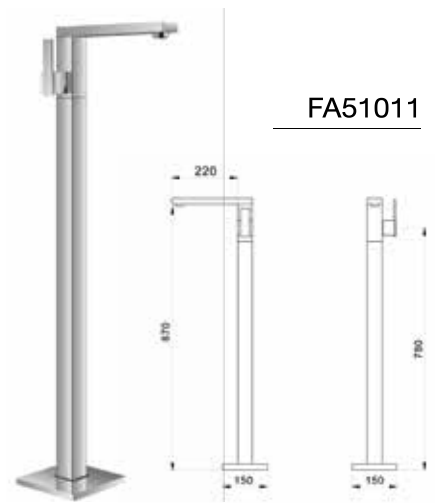

FA61057B

black

FA61056B

black

FA61048

freestanding faucets

BA50079 *freestanding basin*
Size Dia. 560 x 810 mm.

FA61013
freestanding faucets