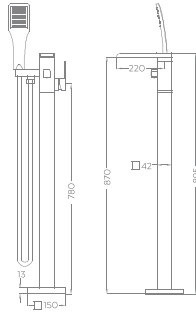

FAUCETS & SHOWERS

ก๊อกน้ำ และ ฝักบัว

FA21001
Size 200 X 170 X 960 mm.

FA21002
Size 320 X 120 X 800 mm.

FA61043

FA61042

FA51028

FA61051

FA61052

FA61009

FA61049

FA61050

FA61054

FA61047
bathtub faucets

FA61047

FA61035

FA61057B

black

FA61056B

black

FA61048

freestanding faucets

BA50079 *freestanding basin*
Size Dia. 560 x 810 mm.

FA61013
freestanding faucets