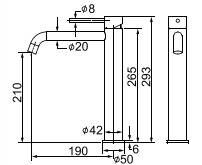

FA10001C
chrome