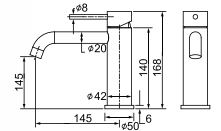

FA10003B
black