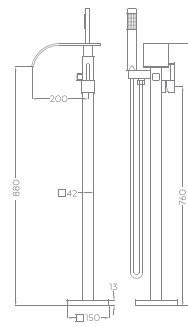

FAUCETS & SHOWERS

ก๊อกน้ำ และ ฝักบัว

FA21001
Size 200 X 170 X 960 mm.

FA21002
Size 320 X 120 X 800 mm.

FA61043

FA61042

FA51028

FA61051

FA61052

FA61009

FA61049

FA61050

FA61054

FA61047
bathtub faucets

FA61047

FA61035

FA51263

FA61039

FA61034

FA61033

FA51007

FA51020

FA61038

FA51001
bathtub faucets

FA61057B

black

FA61056B

black

FA61048

freestanding faucets

BA50079 *freestanding basin*
Size Dia. 560 x 810 mm.

FA61013
freestanding faucets