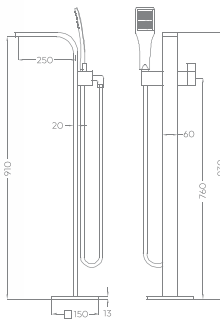

FAUCETS & SHOWERS

ก๊อกน้ำ และ ฝักบัว

FA21001
Size 200 X 170 X 960 mm.

FA21002
Size 320 X 120 X 800 mm.

FA61043

FA61042

FA51028

FA61051

FA61052

FA61009

FA61049

FA61050

FA61054

FA61047
bathtub faucets

FA61047

FA61035

FA51263

FA61039

FA61034

FA61033

FA51007

FA51020

FA61038

FA51001
bathtub faucets

FA61057B

black

FA61056B

black

FA61048

freestanding faucets

BA50079 *freestanding basin*
Size Dia. 560 x 810 mm.

FA61013
freestanding faucets