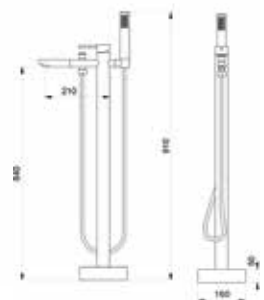

FAUCETS & SHOWERS

ก๊อกน้ำ และ ฝักบัว

FA21001
Size 200 X 170 X 960 mm.

FA21002
Size 320 X 120 X 800 mm.

FA61043

FA61042

FA51028

FA61051

FA61052

FA61009

FA61049

FA61050

FA61054

FA61047
bathtub faucets

FA61047

FA61035

FA61057B

black

FA61056B

black

FA61048

freestanding faucets

BA50079 *freestanding basin*
Size Dia. 560 x 810 mm.

FA61013
freestanding faucets