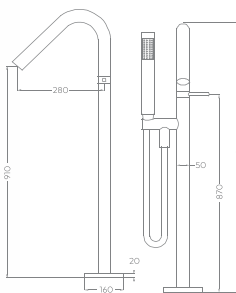

FAUCETS & SHOWERS

ก๊อกน้ำ และ ฝักบัว

FA21001
Size 200 X 170 X 960 mm.

FA21002
Size 320 X 120 X 800 mm.

FA61043

FA61042

FA51028

FA61051

FA61052

FA61009

FA61049

FA61050

FA61054

FA61047
bathtub faucets

FA61047

FA61035

FA61057B

black

FA61056B

black

FA61048

freestanding faucets

BA50079 *freestanding basin*
Size Dia. 560 x 810 mm.

FA61013
freestanding faucets