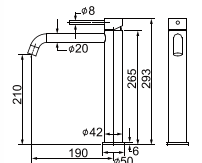

FA10001B
black