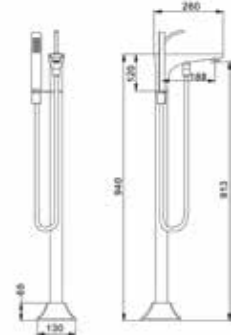

FAUCETS & SHOWERS

ก๊อกน้ำ และ ฝักบัว

FA21001
Size 200 X 170 X 960 mm.

FA21002
Size 320 X 120 X 800 mm.

FA61043

FA61042

FA51028

FA61051

FA61052

FA61009

FA61049

FA61050

FA61054

FA61047
bathtub faucets

FA61047

FA61035

FA61057B

black

FA61056B

black

FA61048

freestanding faucets

BA50079 *freestanding basin*
Size Dia. 560 x 810 mm.

FA61013
freestanding faucets