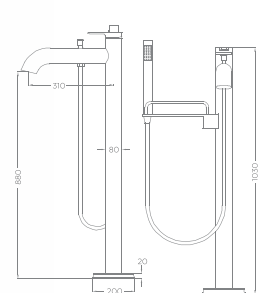

FAUCETS & SHOWERS

ก๊อกน้ำ และ ฝักบัว

FA21001
Size 200 X 170 X 960 mm.

FA21002
Size 320 X 120 X 800 mm.

FA61043

FA61042

FA51028

FA61051

FA61052

FA61009

FA61049

FA61050

FA61054

FA61047
bathtub faucets

FA61047

FA61035

FA51263

FA61039

FA61034

FA61033

FA51007

FA51020

FA61038

FA51001
bathtub faucets

FA61057B

black

FA61056B

black

FA61048

freestanding faucets

BA50079 *freestanding basin*
Size Dia. 560 x 810 mm.

FA61013
freestanding faucets