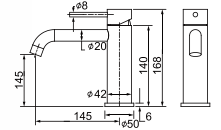

FA10003C
chrome