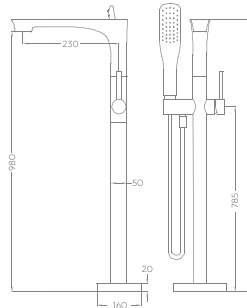

FAUCETS & SHOWERS

ก๊อกน้ำ และ ฝักบัว

FA21001
Size 200 X 170 X 960 mm.

FA21002
Size 320 X 120 X 800 mm.

FA61043

FA61042

FA51028

FA61051

FA61052

FA61009

FA61049

FA61050

FA61054

FA61047
bathtub faucets

FA61047

FA61035

FA51263

FA61039

FA61034

FA61033

FA51007

FA51020

FA61038

FA51001
bathtub faucets

FA61057B

black

FA61056B

black

FA61048

freestanding faucets

BA50079 *freestanding basin*
Size Dia. 560 x 810 mm.

FA61013
freestanding faucets