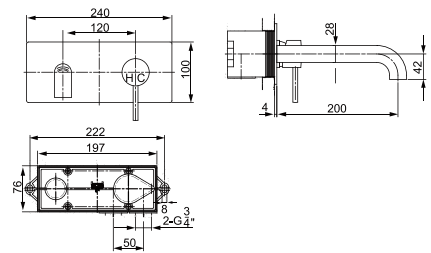

FA10002B
black