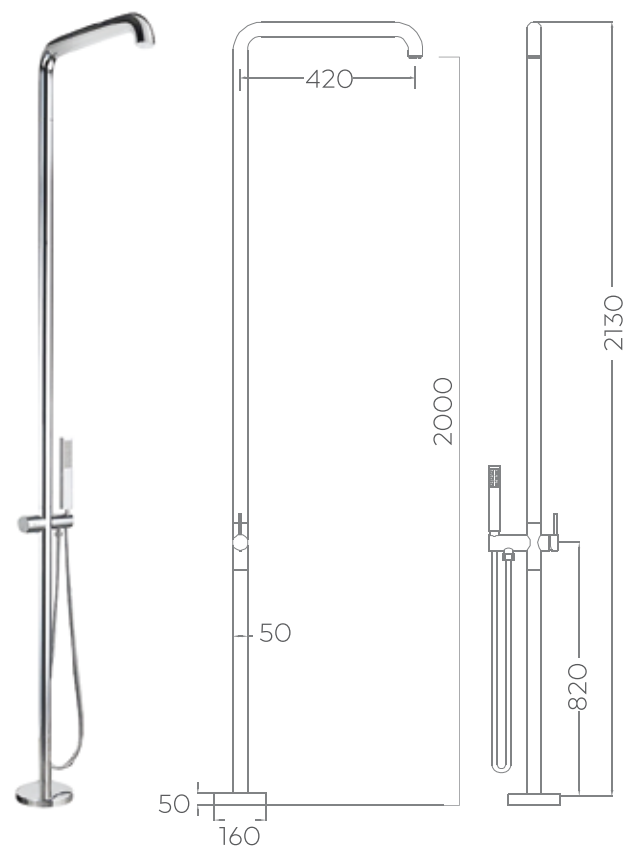

AKAS KHAOYAI

FA51052B
bathtub faucets

FA51052

chrome

FA51052B

black

FA51051

chrome

FA61057B

black

FA61056B

black

FA61048

freestanding faucets

BA50079 *freestanding basin*
Size Dia. 560 x 810 mm.

FA61013
freestanding faucets

FA61012
chrome

FA61013
gold

FA61014
copper

FA61015
black

FA61016
white

POOL & OUTDOOR SHOWERS

FREE SPACE,
YOU COULD DO YOUR
OWN BATHING WAY

FA61036

chrome

FA61037

chrome

FA70073C
chrome

FA70073B
black

FA70071C
chrome

FA70071B
black

FA70072C
chrome