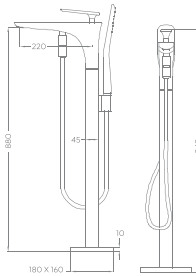

FAUCETS & SHOWERS

ก๊อกน้ำ และ ฝักบัว

FA21001
Size 200 X 170 X 960 mm.

FA21002
Size 320 X 120 X 800 mm.

FA61043

FA61042

FA51028

FA61051

FA61052

FA61009

FA61049

FA61050

FA61054

FA61047
bathtub faucets

FA61047

FA61035

FA61057B

black

FA61056B

black

FA61048

freestanding faucets

BA50079 *freestanding basin*
Size Dia. 560 x 810 mm.

FA61013
freestanding faucets