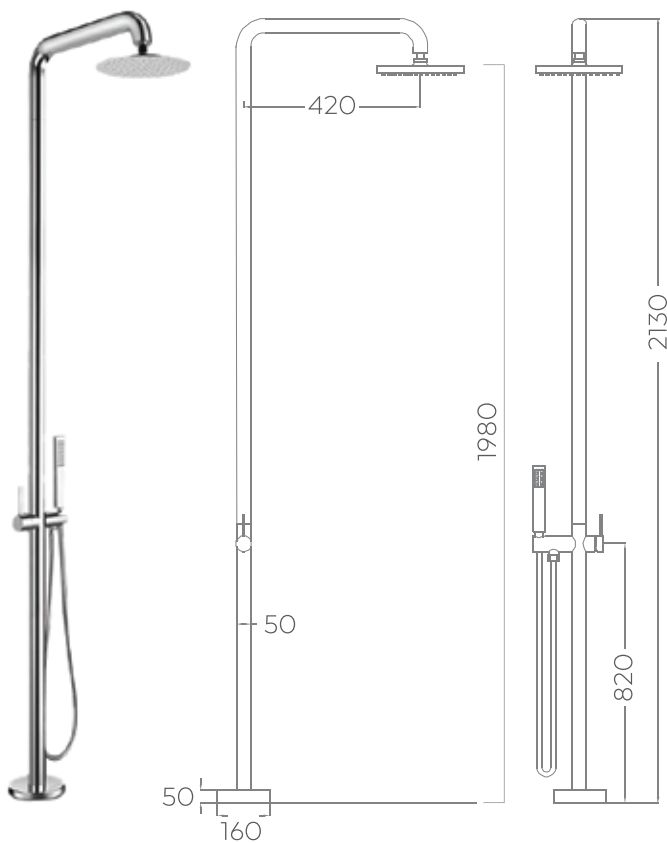

AKAS KHAOYAI

FA51052B
bathtub faucets

FA51052

chrome

FA51052B

black

FA51051

chrome

FA61057B

black

FA61056B

black

FA61048

freestanding faucets

BA50079 *freestanding basin*
Size Dia. 560 x 810 mm.

FA61013
freestanding faucets

FA61012
chrome

FA61013
gold

FA61014
copper

FA61015
black

FA61016
white

POOL & OUTDOOR SHOWERS

FREE SPACE,
YOU COULD DO YOUR
OWN BATHING WAY

FA61036

chrome

FA61037

chrome

FA70073C
chrome

FA70073B
black

FA70071C
chrome

FA70071B
black

FA70072C
chrome