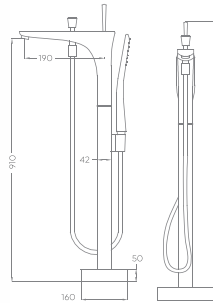

FAUCETS & SHOWERS

ก๊อกน้ำ และ ฝักบัว

FA21001
Size 200 X 170 X 960 mm.

FA21002
Size 320 X 120 X 800 mm.

FA61043

FA61042

FA51028

FA61051

FA61052

FA61009

FA61049

FA61050

FA61054

FA61047
bathtub faucets

FA61047

FA61035

FA61057B

black

FA61056B

black

FA61048

freestanding faucets

BA50079 *freestanding basin*
Size Dia. 560 x 810 mm.

FA61013
freestanding faucets