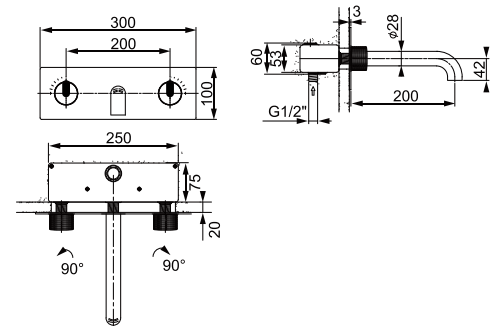

FA10007G
gold