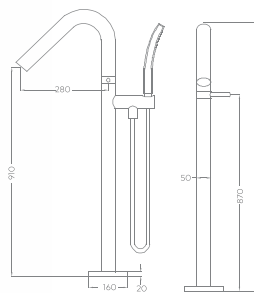

FAUCETS & SHOWERS

ก๊อกน้ำ และ ฝักบัว

FA21001
Size 200 X 170 X 960 mm.

FA21002
Size 320 X 120 X 800 mm.

FA61043

FA61042

FA51028

FA61051

FA61052

FA61009

FA61049

FA61050

FA61054

FA61047
bathtub faucets

FA61047

FA61035

FA51263

FA61039

FA61034

FA61033

FA51007

FA51020

FA61038

FA51001
bathtub faucets

FA61057B

black

FA61056B

black

FA61048

freestanding faucets

BA50079 *freestanding basin*
Size Dia. 560 x 810 mm.

FA61013
freestanding faucets