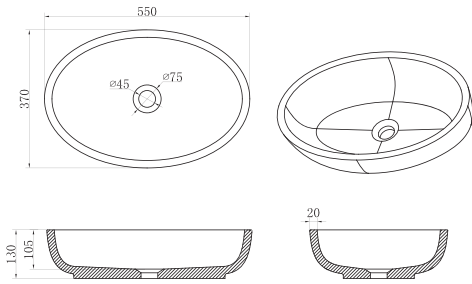

# RESINSURFACE

Enjoy Individuality  
And Freedom

**LIFE IS  
NEVER  
SHORT  
OF  
BEAUTY**

Color Series for Choice [▶](#)

**RE6057**

Size A 1500 X 750 X 540 mm.

Size B 1600 X 800 X 540 mm.

Size C 1700 X 850 X 540 mm.

Size A 1600 X 750 X 550 mm.

Size B 1700 X 790 X 580 mm.

Thai Tea

Clear Crystal

Red Tea

Wine Red

Galaxy Black

Sky Green

# FREESTANDING BASIN

RE5050

Size Dia. 450 X 850 mm.

Sky Green

Red Tea

Thai Tea

# **FOLLOW YOUR PASSION**

The Color Full of Passion and Desire

RE3171

Size 550 X 370 X 130 mm.

Thai Tea

Clear Crystal

Red Tea

Wine Red