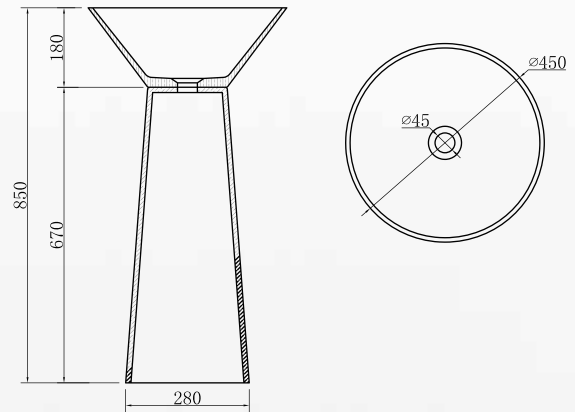

Size A 1600 X 750 X 550 mm.

Size B 1700 X 790 X 580 mm.

Thai Tea

Clear Crystal

Red Tea

Wine Red

Galaxy Black

Sky Green

# FREESTANDING BASIN

RE5050

Size Dia. 450 X 850 mm.

Sky Green

Red Tea

Thai Tea

# **FOLLOW YOUR PASSION**

The Color Full of Passion and Desire

RE3171

Size 550 X 370 X 130 mm.

Thai Tea

Clear Crystal

Red Tea

Wine Red