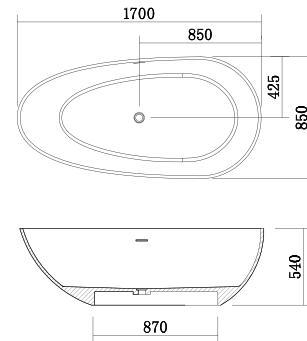

# RESINSURFACE

Enjoy Individuality  
And Freedom

**LIFE IS  
NEVER  
SHORT  
OF  
BEAUTY**

Color Series for Choice [▶](#)

**RE6057**

Size A 1500 X 750 X 540 mm.

Size B 1600 X 800 X 540 mm.

Size C 1700 X 850 X 540 mm.

Size A 1600 X 750 X 550 mm.

Size B 1700 X 790 X 580 mm.

Thai Tea

Clear Crystal

Red Tea

Wine Red

Galaxy Black

Sky Green

# FREESTANDING BASIN

RE5050

Size Dia. 450 X 850 mm.

Sky Green

Red Tea

Thai Tea

# **FOLLOW YOUR PASSION**

The Color Full of Passion and Desire

RE3171

Size 550 X 370 X 130 mm.

Thai Tea

Clear Crystal

Red Tea

Wine Red