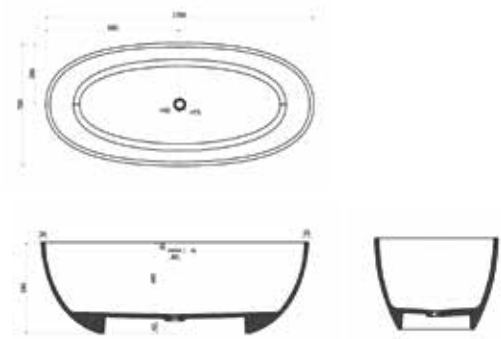

# RESINSURFACE

Enjoy Individuality  
And Freedom

**LIFE IS  
NEVER  
SHORT  
OF  
BEAUTY**

Color Series for Choice [▶](#)

**RE6057**

Size A 1500 X 750 X 540 mm.

Size B 1600 X 800 X 540 mm.

Size C 1700 X 850 X 540 mm.

Size A 1600 X 750 X 550 mm.

Size B 1700 X 790 X 580 mm.

Thai Tea

Clear Crystal

Red Tea

Wine Red

Galaxy Black

Sky Green

# **FOLLOW YOUR PASSION**

The Color Full of Passion and Desire

RE3171

Size 550 X 370 X 130 mm.

Thai Tea

Clear Crystal

Red Tea

Wine Red