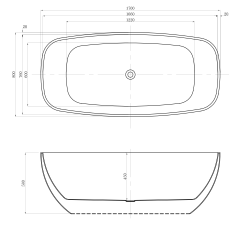

D-7006

Size : 1700X850X580 mm.

D-7004

Size : 1500X750X580 mm.

1600X800X580 mm.

1700X800X580 mm.

D-7024

Size Dia. 1350X620 mm.
1500X560 mm.

D-7010

Size : 1500X750X600 mm.
1600X750X600 mm.
1700X750X600 mm.

D-7011

Size : 1700X800X580 mm.

D-7012

Size : 1700X800X580 mm.

D-7014

Size : 1700X800X600 mm.

D-7017

Size : 1500X750X650 mm.
1600X750X650 mm.
1700X750X650 mm.

D-7018

Size : 1670X790X660 mm.

D-7033

- Size : 1000X700X630 mm.
- 1100X700X630 mm.
- 1200X700X630 mm.
- 1300X700X630 mm.