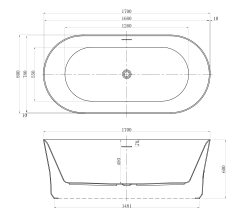

D-7006

Size : 1700X850X580 mm.

D-7004

Size : 1500X750X580 mm.

1600X800X580 mm.

1700X800X580 mm.

D-7024

Size Dia. 1350X620 mm.
1500X560 mm.

D-7010

Size : 1500X750X600 mm.
1600X750X600 mm.
1700X750X600 mm.

D-7011

Size : 1700X800X580 mm.

D-7012

Size : 1700X800X580 mm.

D-7014

Size : 1700X800X600 mm.

D-7017

Size : 1500X750X650 mm.
1600X750X650 mm.
1700X750X650 mm.

D-7018

Size : 1670X790X660 mm.

D-7033

- Size : 1000X700X630 mm.
- 1100X700X630 mm.
- 1200X700X630 mm.
- 1300X700X630 mm.