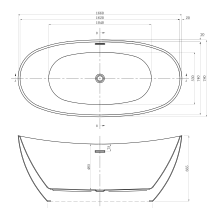

D-7006

Size : 1700X850X580 mm.

D-7004

Size : 1500X750X580 mm.

1600X800X580 mm.

1700X800X580 mm.

D-7024

Size Dia. 1350X620 mm.
1500X560 mm.

D-7010

Size : 1500X750X600 mm.
1600X750X600 mm.
1700X750X600 mm.

D-7011

Size : 1700X800X580 mm.

D-7012

Size : 1700X800X580 mm.

D-7014

Size : 1700X800X600 mm.

D-7017

Size : 1500X750X650 mm.
1600X750X650 mm.
1700X750X650 mm.

D-7018

Size : 1670X790X660 mm.

D-7033

- Size : 1000X700X630 mm.
- 1100X700X630 mm.
- 1200X700X630 mm.
- 1300X700X630 mm.