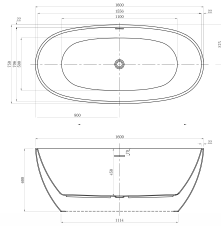

D-7006

Size : 1700X850X580 mm.

D-7004

Size : 1500X750X580 mm.

1600X800X580 mm.

1700X800X580 mm.

D-7024

Size Dia. 1350X620 mm.
1500X560 mm.

D-7010

Size : 1500X750X600 mm.
1600X750X600 mm.
1700X750X600 mm.

D-7011

Size : 1700X800X580 mm.

D-7012

Size : 1700X800X580 mm.

D-7014

Size : 1700X800X600 mm.

D-7017

Size : 1500X750X650 mm.
1600X750X650 mm.
1700X750X650 mm.

D-7018

Size : 1670X790X660 mm.

D-7033

- Size : 1000X700X630 mm.
- 1100X700X630 mm.
- 1200X700X630 mm.
- 1300X700X630 mm.