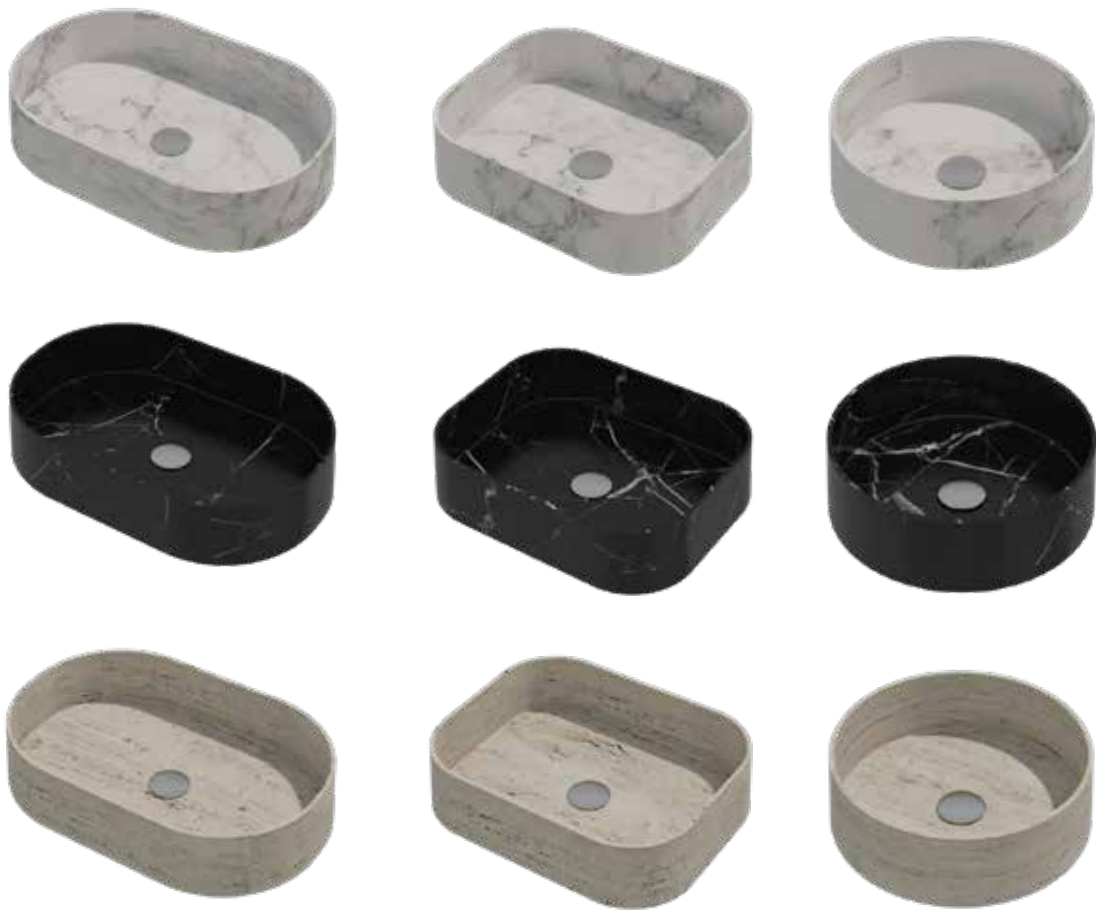

## **NATURAL STONE**

**NATURAL** basin series, multiple forms of lavatory provides you with a variety of size, even in the limited space of the bathroom is used in the guest, practical effect also get sufficient play. Used to provide practical and flexible guest bathroom solutions.

WHITE MARBLE

BLACK MARQUINA

TRAVERTINE

WASH BASIN

FREESTANDING BASIN