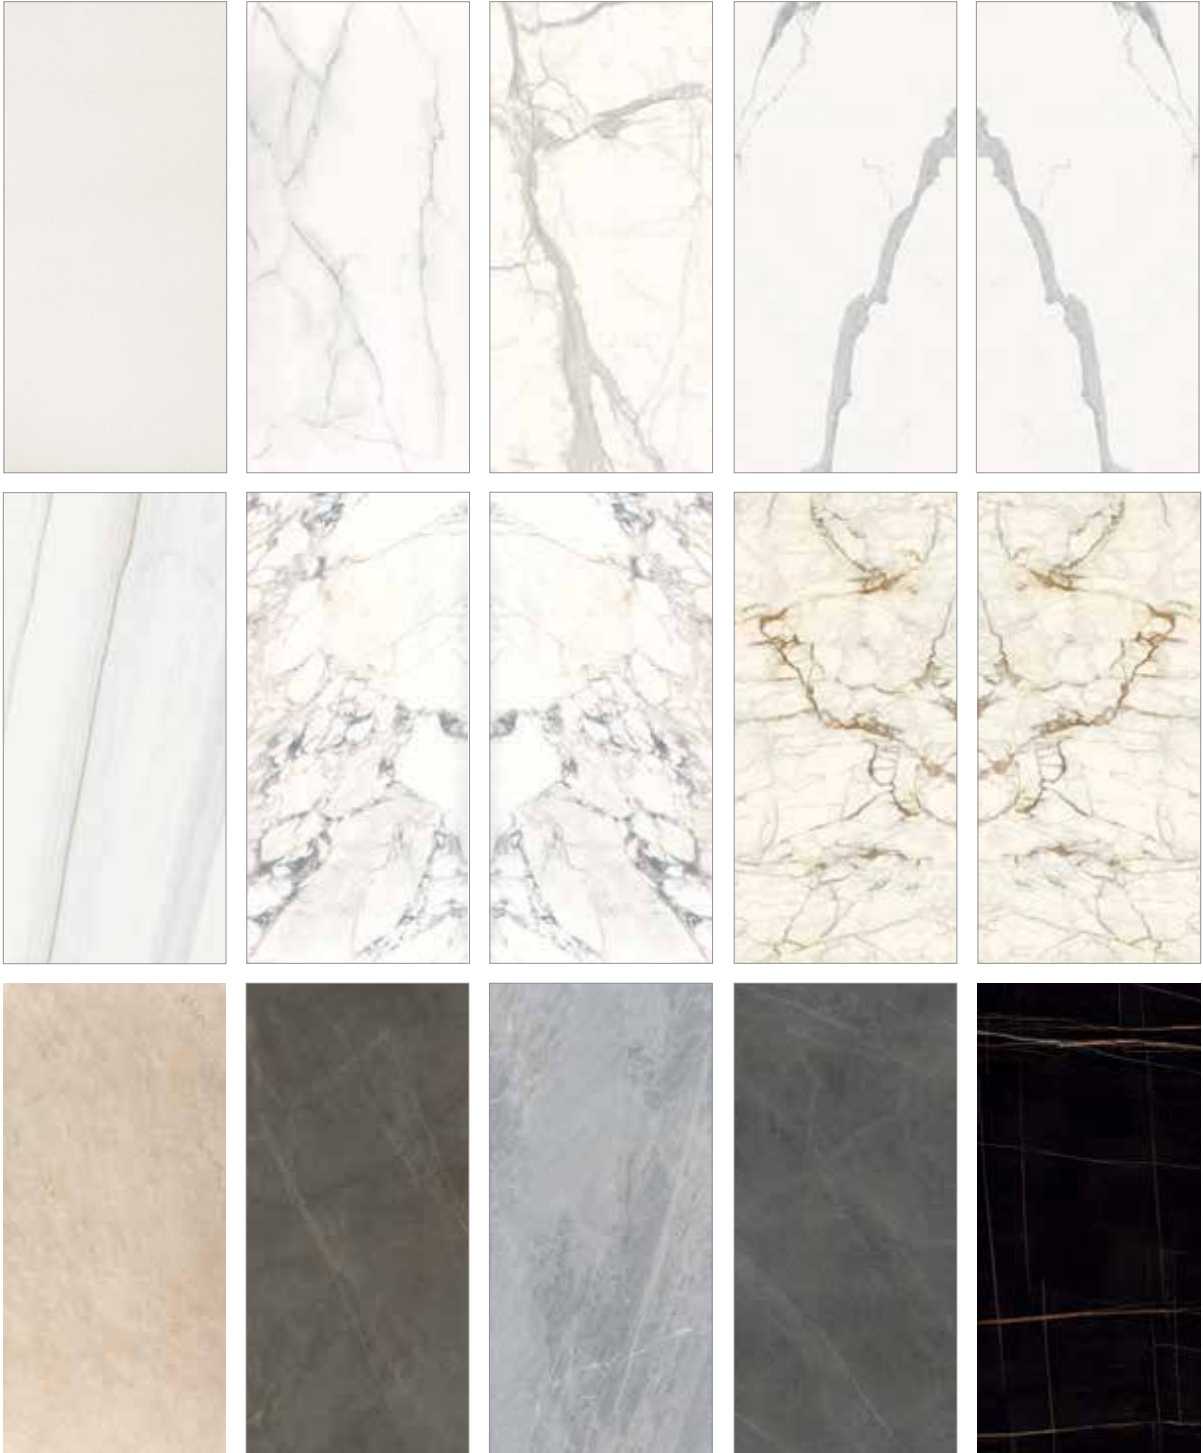

QUARTZ STONE
WATER TOUCH SERIE

TRUSOL[®] CASA

WATER TOUCH SERIE | QUARTZ STONE

6 and 12 mm thin quartz stone from an Italian company named ARIOSTEA, inspired us to create the series of the bathroom elements for example, countertops, freestanding basins, basins, and bathtubs are made by using stone cladding production. It can also be applied to the wall and the floor. The outcome of this made the bathroom look spectacularly beautiful with the color, texture, and pattern of the originate 'WATER TOUCH' quartz stone.