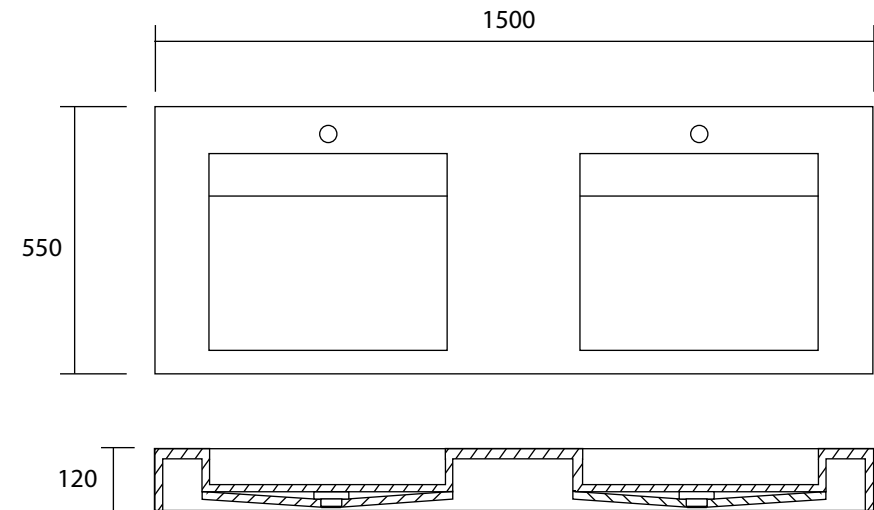

Item No. BA62078  
Size 1500 X 550 X 120 mm.

TRUSOL<sup>®</sup>

TRUSOLBATHWARE (THAILAND) CO., LTD.  
Bhiraj Tower at Sathorn, 33,31 C Building, 1st floor,  
South Sathorn rd, Yannawa, Bangkok 10120

Tel : 02 249 4929  
E-Mail : [admin@allgoodinternational.co.th](mailto:admin@allgoodinternational.co.th)  
[www.trusol.co](http://www.trusol.co)