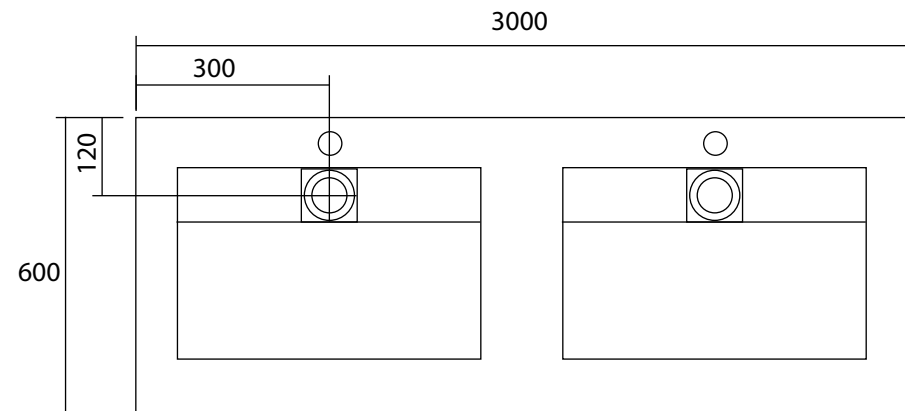

Item No. BA62063
Size 3000 X 600 X 12 mm.
(Sink depth 150 mm.)

TRUSOL[®]

TRUSOLBATHWARE (THAILAND) CO., LTD.
Bhiraj Tower at Sathorn, 33,31 C Building, 1st floor,
South Sathorn rd, Yannawa, Bangkok 10120