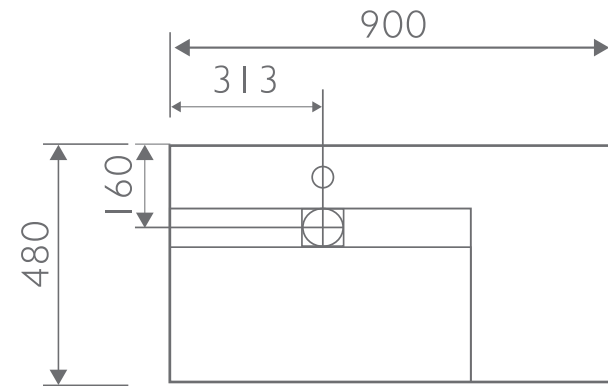

Item No. BA62029  
Size 900 X 480 X 130 mm.

TRUSOL<sup>®</sup>

TRUSOLBATHWARE (THAILAND) CO., LTD.  
Bhiraj Tower at Sathorn, 33,31 C Building, 1st floor,  
South Sathorn rd, Yannawa, Bangkok 10120

Tel : 02 249 4929  
E-Mail : admin@allgoodinternational.co.th  
www.trusol.co