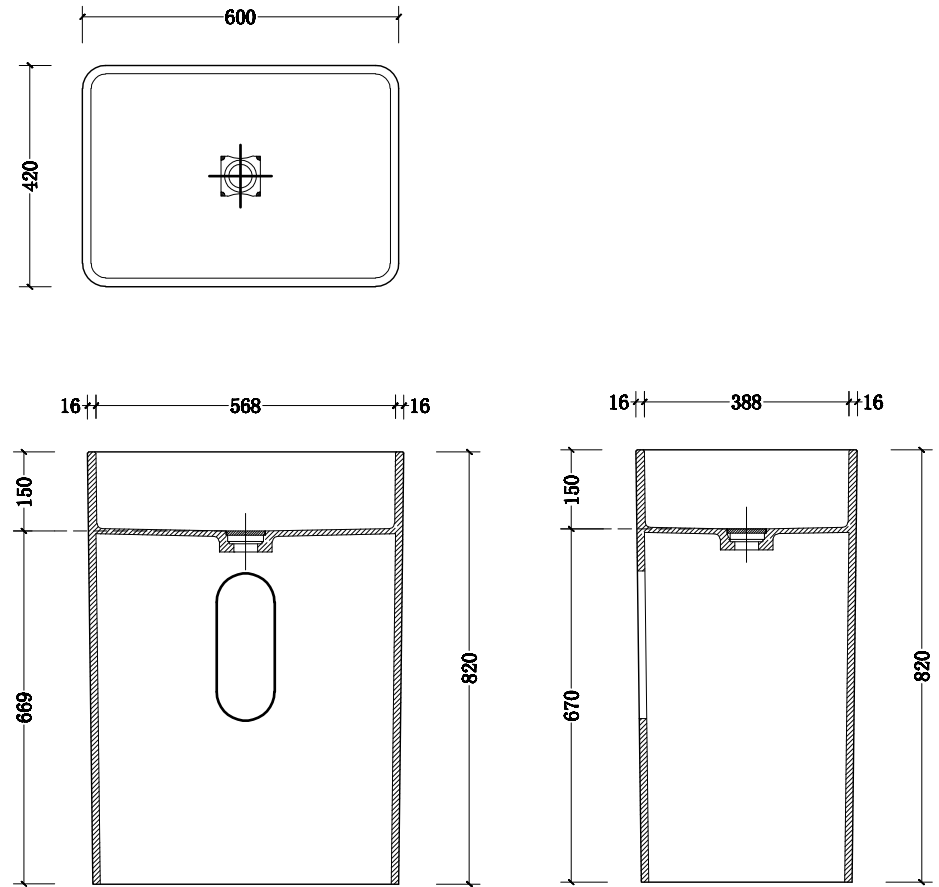

Item No. BA50009
Size 600 X 420 X 820 mm.

TRUSOL[®]

TRUSOLBATHWARE (THAILAND) CO., LTD.
Bhiraj Tower at Sathorn, 33,31 C Building, 1st floor,
South Sathorn rd, Yannawa, Bangkok 10120

Tel : 02 249 4929
E-Mail : admin@allgoodinternational.co.th
www.trusol.co