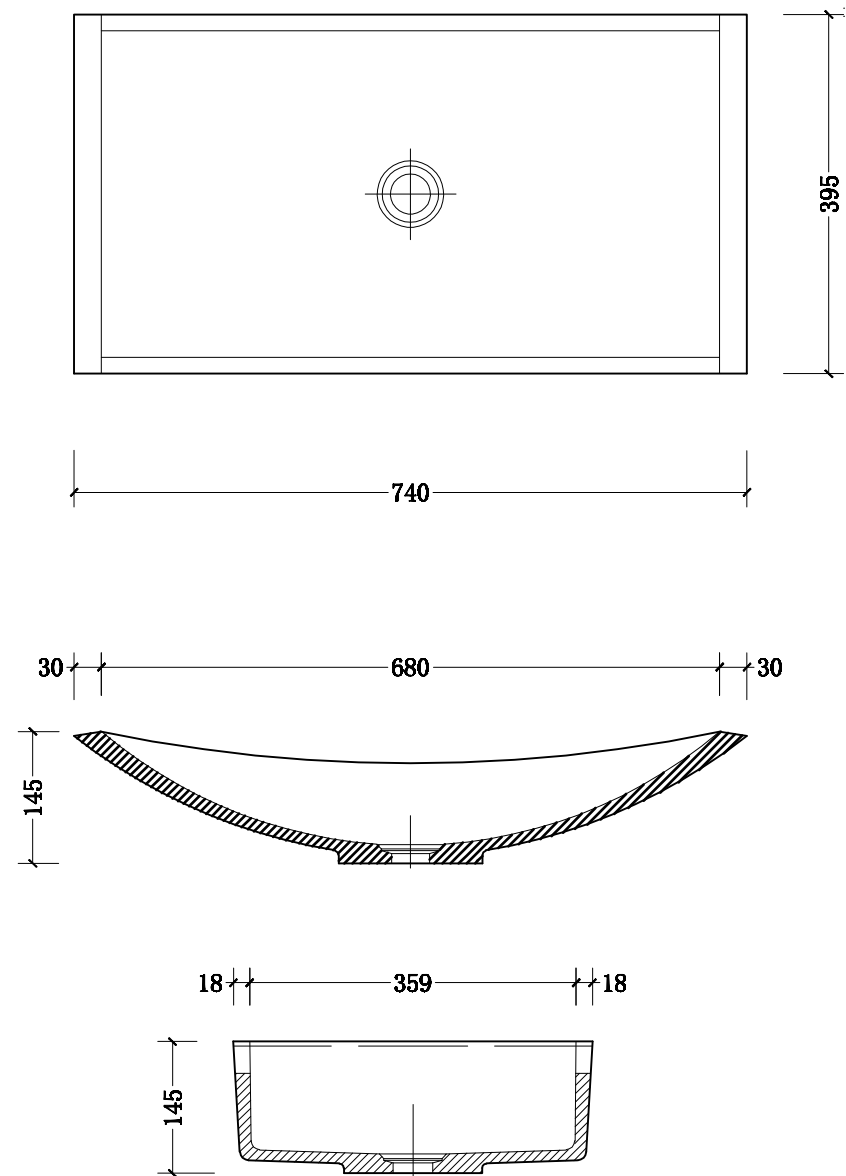

Item No. BA40002  
Size 740 X 395 X 145 mm.

TRUSOL<sup>®</sup>

TRUSOLBATHWARE (THAILAND) CO., LTD.  
Bhiraj Tower at Sathorn, 33,31 C Building, 1st floor,  
South Sathorn rd, Yannawa, Bangkok 10120

Tel : 02 249 4929  
E-Mail : admin@allgoodinternational.co.th  
www.trusol.co