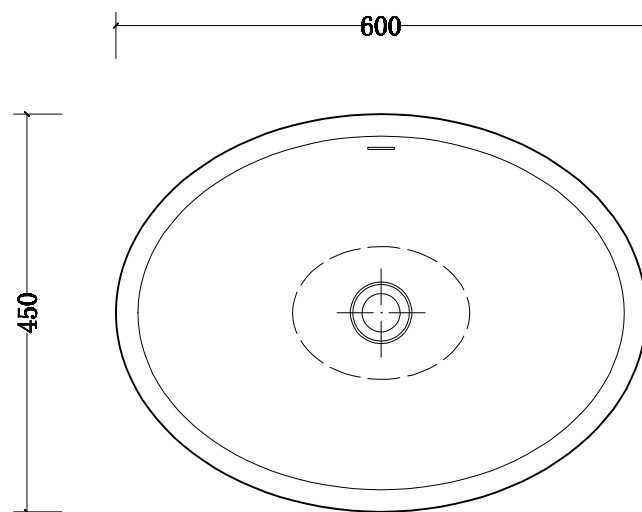

Item No. BA30012
Size 600 X 450 X 150 mm.

TRUSOL[®]

TRUSOLBATHWARE (THAILAND) CO., LTD.
Bhiraj Tower at Sathorn, 33,31 C Building, 1st floor,
South Sathorn rd, Yannawa, Bangkok 10120

Tel : 02 249 4929
E-Mail : admin@allgoodinternational.co.th
www.trusol.co