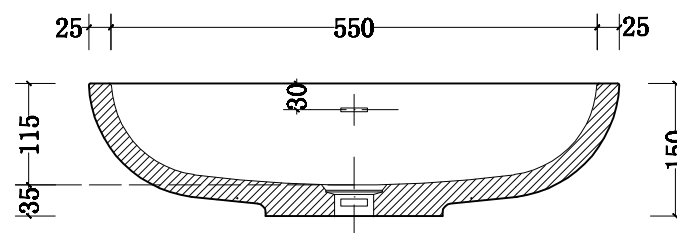

Item No. BA30012
Size 600 X 450 X 150 mm.

TRUSOL[®]

TRUSOLBATHWARE (THAILAND) CO., LTD.
Bhiraj Tower at Sathorn, 33,31 C Building, 1st floor,
South Sathorn rd, Yannawa, Bangkok 10120

Tel : 02 249 4929
E-Mail : admin@allgoodinternational.co.th
www.trusol.co