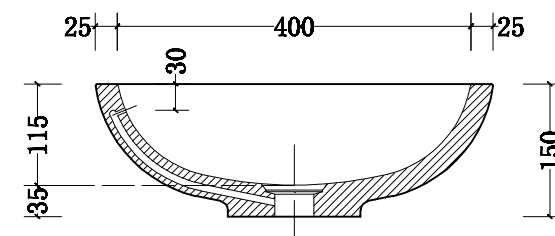

Item No. BA30012
Size 600 X 450 X 150 mm.

TRUSOL[®]

TRUSOLBATHWARE (THAILAND) CO., LTD.
Bhiraj Tower at Sathorn, 33,31 C Building, 1st floor,
South Sathorn rd, Yannawa, Bangkok 10120

Tel : 02 249 4929
E-Mail : admin@allgoodinternational.co.th
www.trusol.co