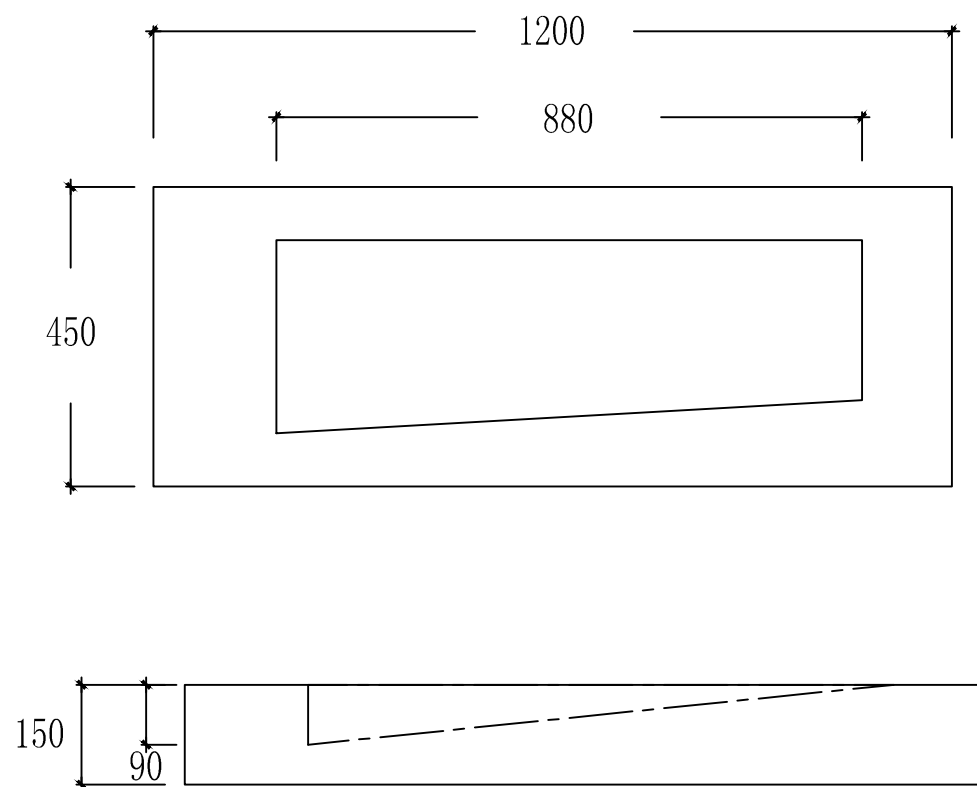

Item No. BA21245  
Size 1200 X 450 X 150 mm.

TRUSOL<sup>®</sup>

TRUSOLBATHWARE (THAILAND) CO., LTD.  
Bhiraj Tower at Sathorn, 33,31 C Building, 1st floor,  
South Sathorn rd, Yannawa, Bangkok 10120

Tel : 02 249 4929  
E-Mail : [admin@allgoodinternational.co.th](mailto:admin@allgoodinternational.co.th)  
[www.trusol.co](http://www.trusol.co)