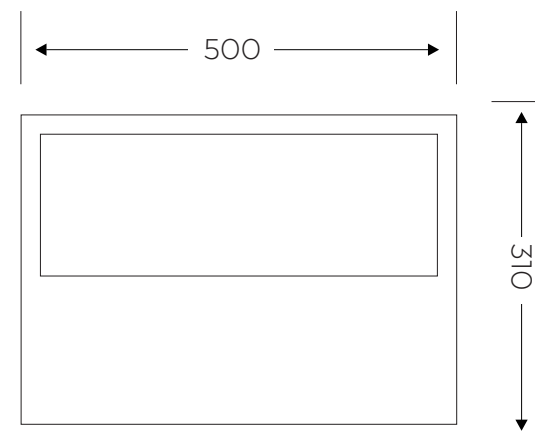

Item No. AS2000I  
Size 500 X 310 X 690 mm.

TRUSOL<sup>®</sup>

TRUSOLBATHWARE (THAILAND) CO., LTD.  
Bhiraj Tower at Sathorn, 33,31 C Building, 1st floor,  
South Sathorn rd, Yannawa, Bangkok 10120

Tel : 02 249 4929  
E-Mail : admin@allgoodinternational.co.th  
www.trusol.co