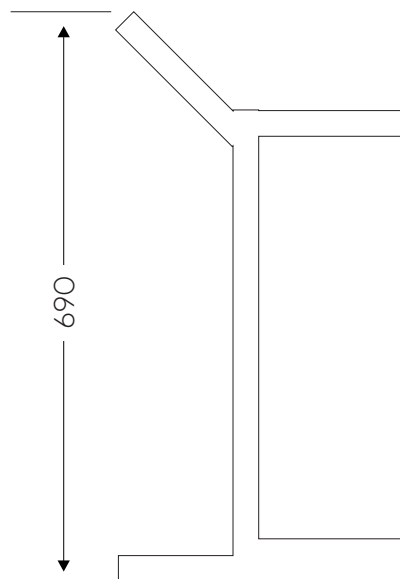

Item No. AS2000I  
Size 500 X 310 X 690 mm.

TRUSOL<sup>®</sup>

TRUSOLBATHWARE (THAILAND) CO., LTD.  
Bhiraj Tower at Sathorn, 33,31 C Building, 1st floor,  
South Sathorn rd, Yannawa, Bangkok 10120

Tel : 02 249 4929  
E-Mail : admin@allgoodinternational.co.th  
www.trusol.co