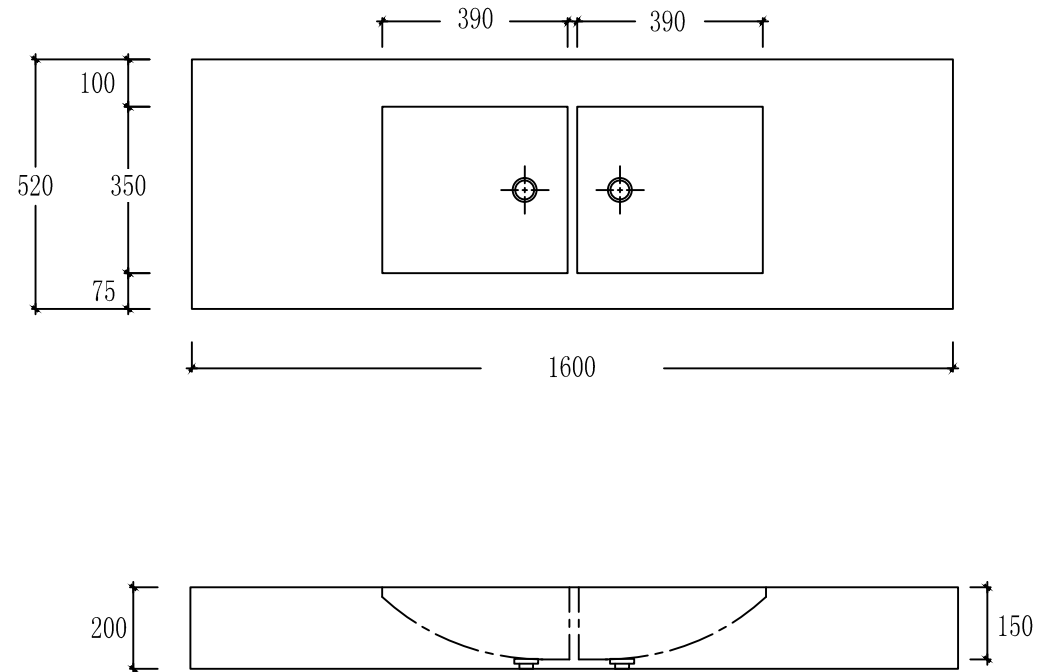

Item No. BA21652
Size 1600 X 520 X 200 mm.

TRUSOL[®]

TRUSOLBATHWARE (THAILAND) CO., LTD.
Bhiraj Tower at Sathorn, 33,31 C Building, 1st floor,
South Sathorn rd, Yannawa, Bangkok 10120

Tel : 02 249 4929
E-Mail : admin@allgoodinternational.co.th
www.trusol.co