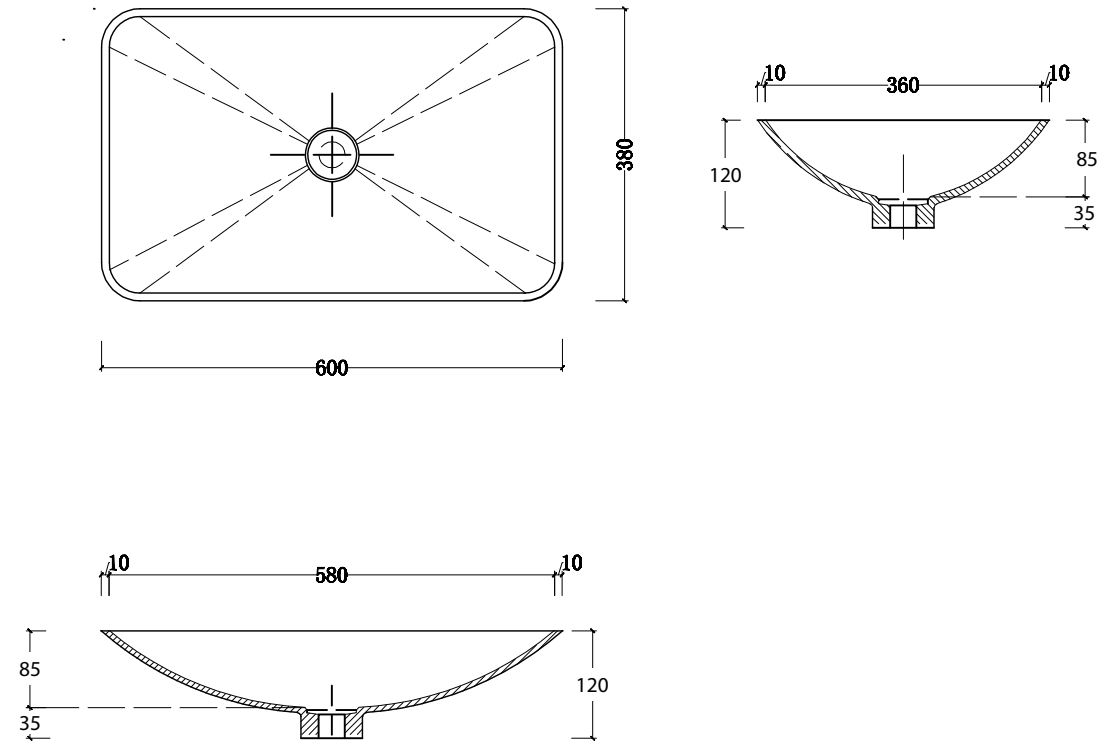

Item No. BA20042  
Size 600 X 380 X 120 mm.

TRUSOL<sup>®</sup>

TRUSOLBATHWARE (THAILAND) CO., LTD.  
Bhiraj Tower at Sathorn, 33,31 C Building, 1st floor,  
South Sathorn rd, Yannawa, Bangkok 10120

Tel : 02 249 4929  
E-Mail : admin@allgoodinternational.co.th  
www.trusol.co