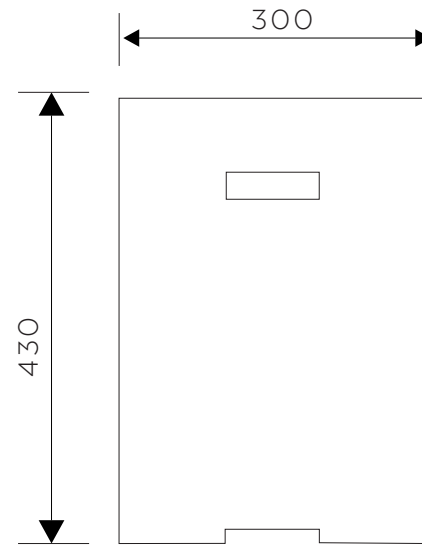

Item No. AS20003
Size 400 X 300 X 430 mm.

TRUSOL[®]

TRUSOLBATHWARE (THAILAND) CO., LTD.
Bhiraj Tower at Sathorn, 33,31 C Building, 1st floor,
South Sathorn rd, Yannawa, Bangkok 10120

Tel : 02 249 4929
E-Mail : admin@allgoodinternational.co.th
www.trusol.co