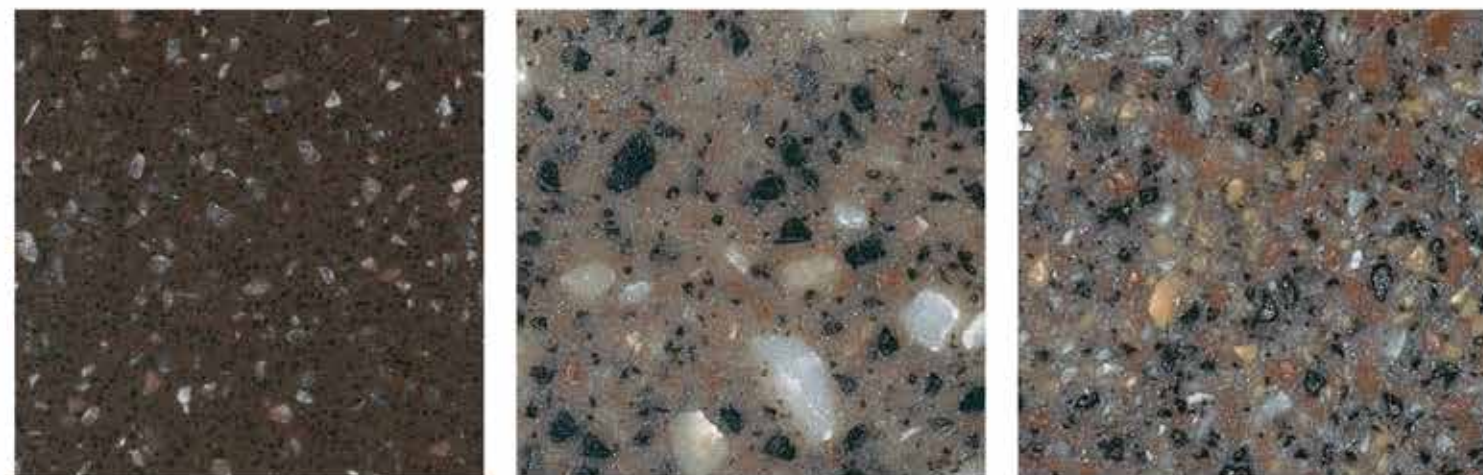

GOLDMINE TSM-339 EVERGLADE TSM-340 THICKET TSM-341