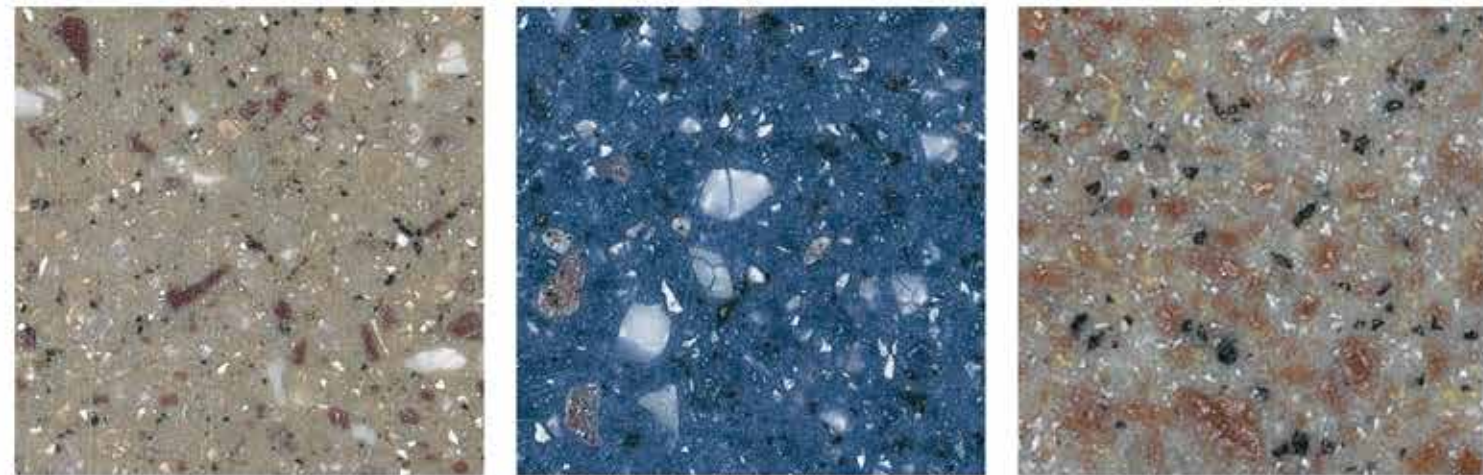

CONIFER TSM-323 OCEANIC TSM-329 LEATHER TSM-331