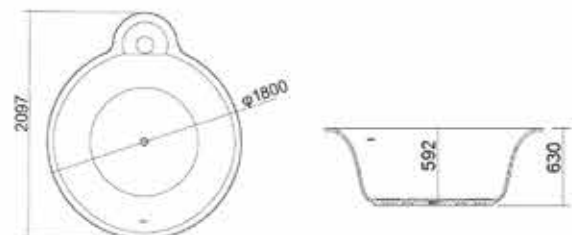

SIZE 1750 X 700 X 650 mm.

BT 6110

SIZE 1700 X 800 X 600 mm.

BT 6097

SIZE 1750 X 700 X 715 mm.

BT 6032

SIZE 2097 X 1800 X 630 mm.

BT 6119

SIZE A (With Support) 1600 X 700 X 560 mm.  
 SIZE B (With Support) 1700 X 700 X 560 mm.

BT 60017

SIZE 1800 X 930 X 540 mm.

BT 60018

SIZE 1800 X 1000 X 540 mm.

BT 11815

SIZE 1835 X 1485 X 565 mm.