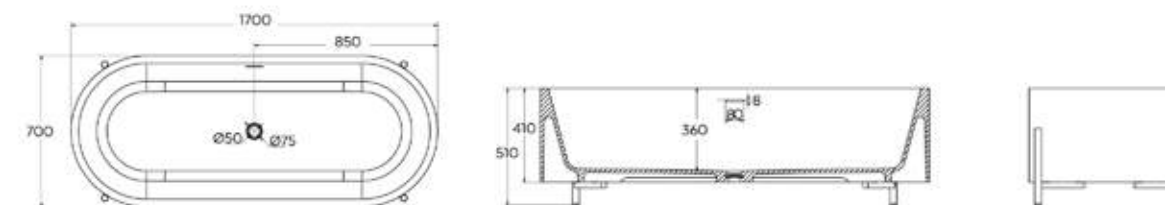

SIZE 1750 X 700 X 650 mm.

BT 6110

SIZE 1700 X 800 X 600 mm.

BT 6097

SIZE 1750 X 700 X 715 mm.

BT 6032

SIZE 2097 X 1800 X 630 mm.

BT 6119

SIZE A (With Support) 1600 X 700 X 560 mm.  
 SIZE B (With Support) 1700 X 700 X 560 mm.

BT 60017

SIZE 1800 X 930 X 540 mm.

BT 60018

SIZE 1800 X 1000 X 540 mm.

BT 11815

SIZE 1835 X 1485 X 565 mm.