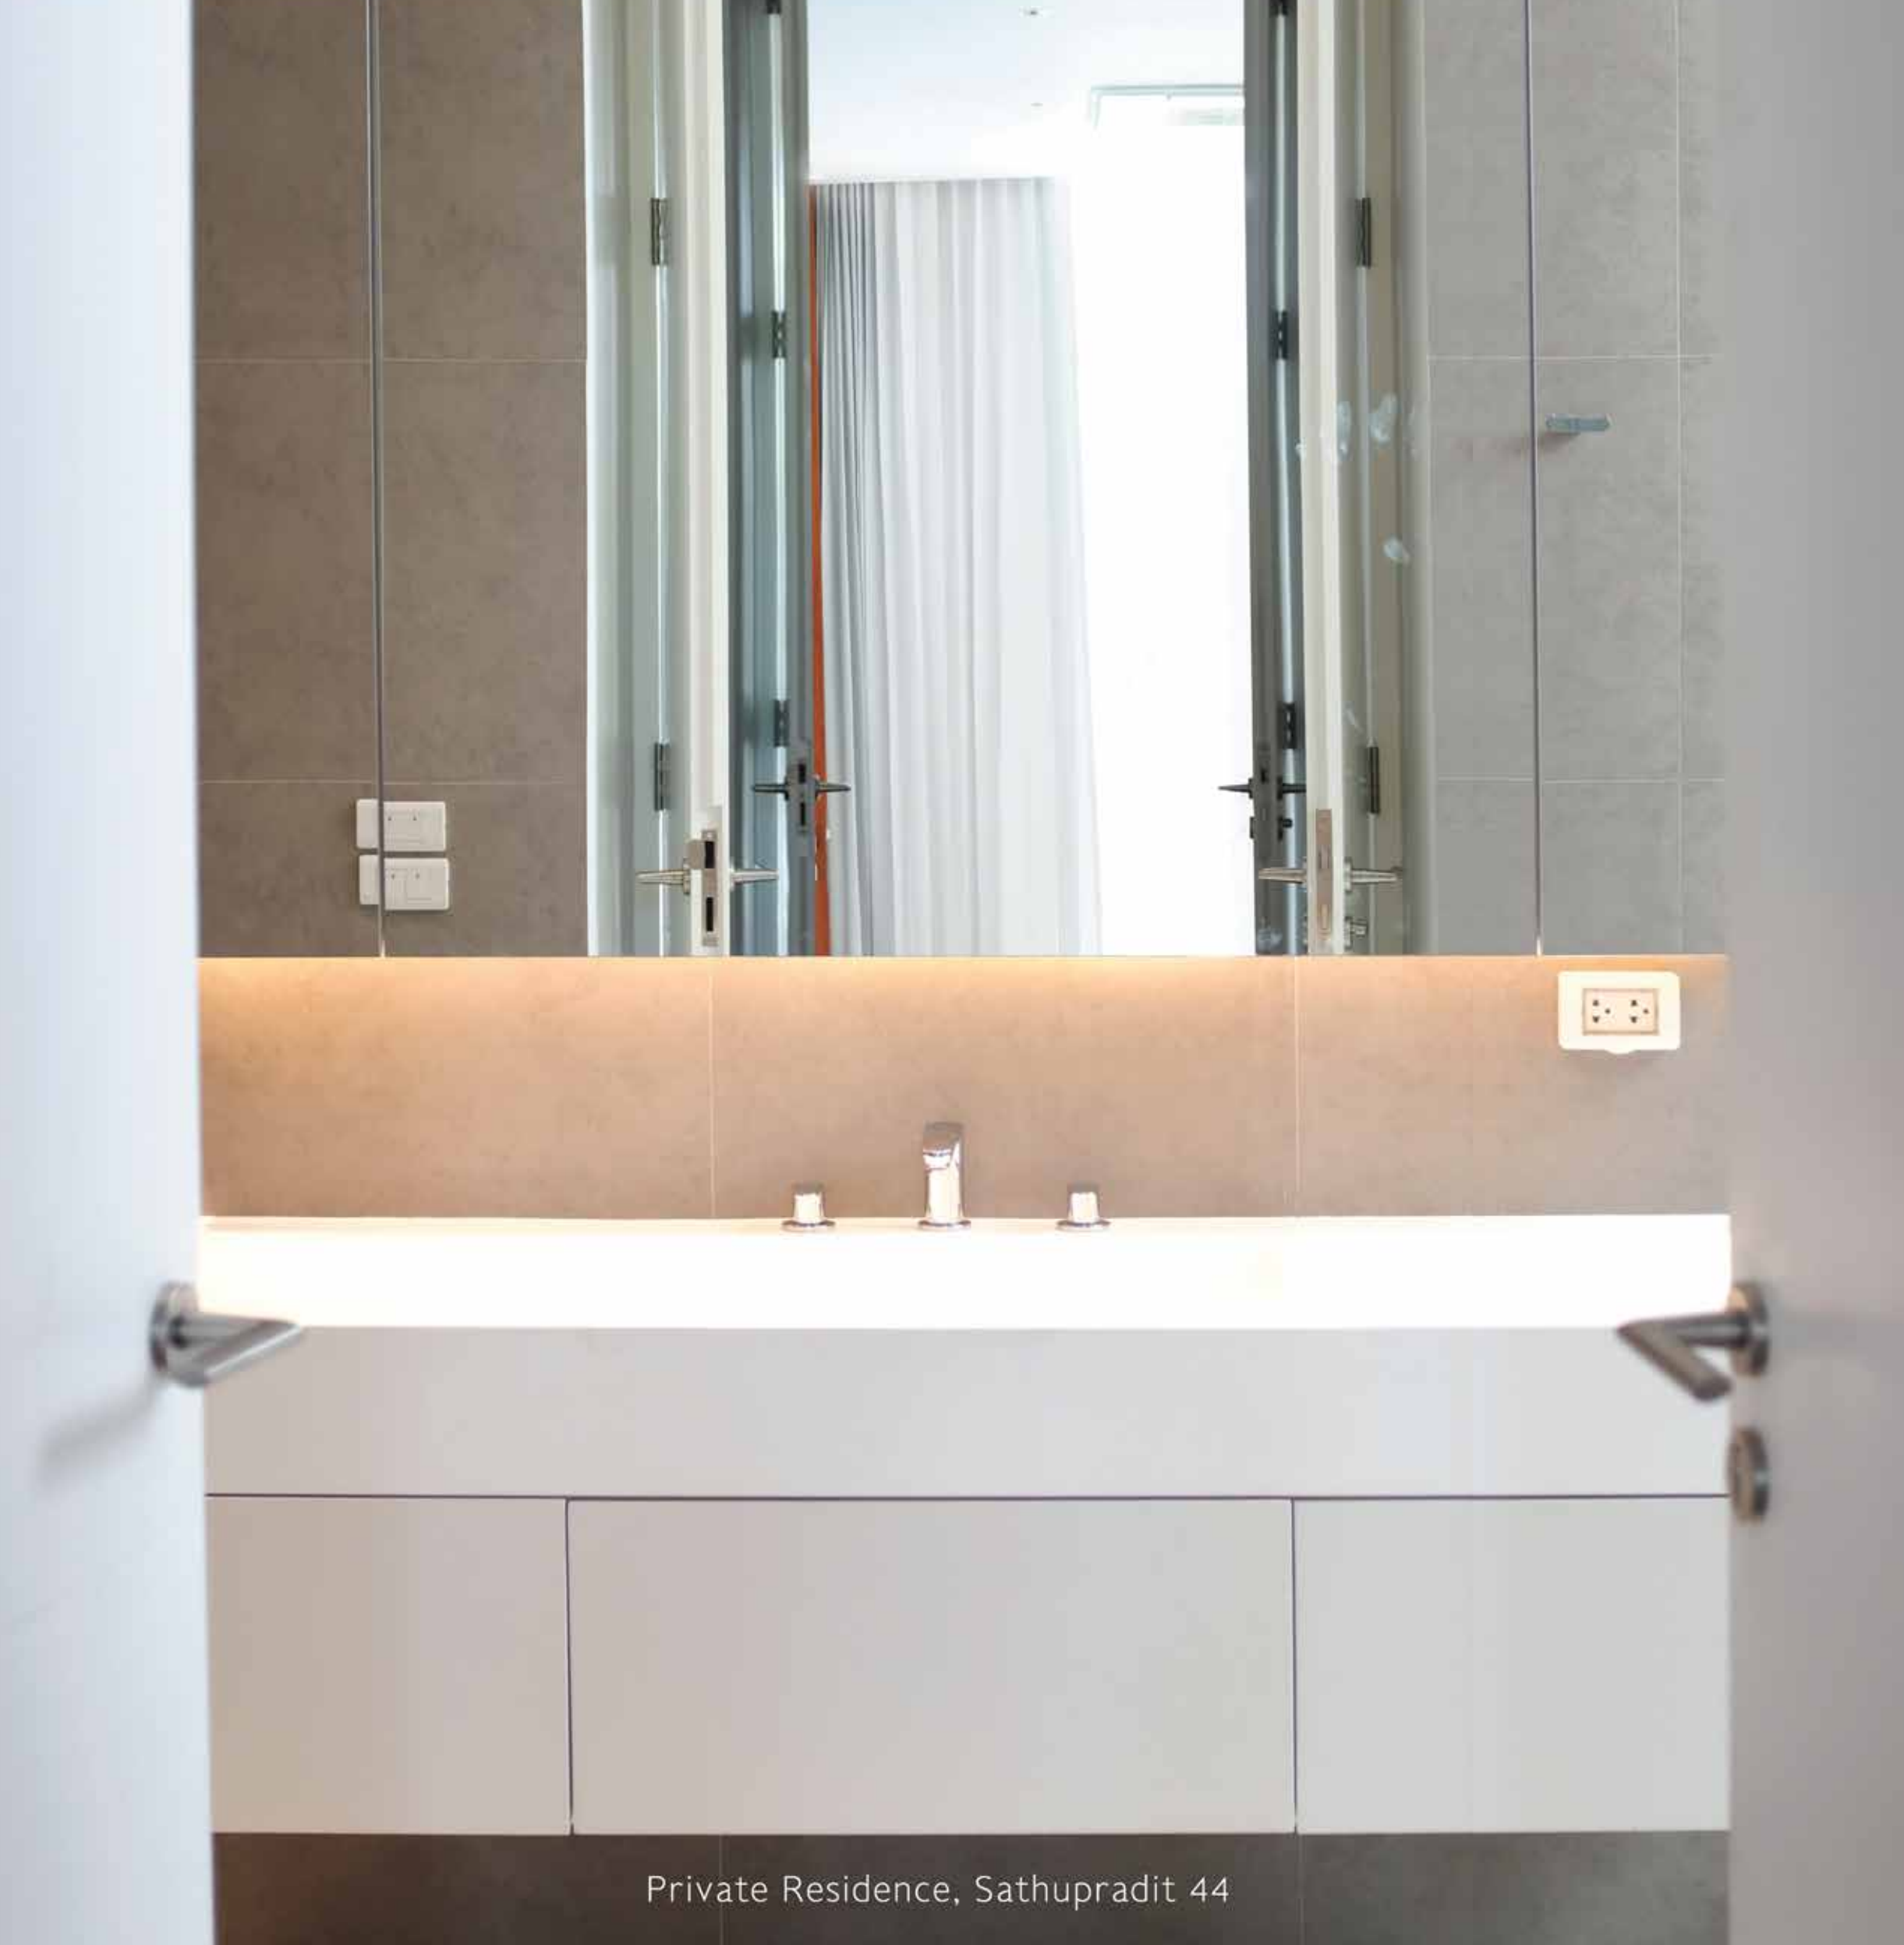

Private Residence, Sathupradit 44

About US

■ **TRUSOL** is a premium brand of composite stone for bathware product established in Thailand since year 2011. The customize way of design opens up a world of inspiration and imagination for unique designed bathroom. Delivering endless creative options to the bathroom interior. Thus, given varieties of Color Texture, Pattern to expand its dimension beyond design limit. TRUSOL is truly an aesthetic value add to your bathroom design.

■ **All TRUSOL** products offer variety of bathroom Design selection including Bathtub, Freestanding Wash Basin, Counter top, Wash basin and other composite stone accessories. Also, range of product in the bathroom now including faucet, and other bathroom hardware accessories.

■ **TRUSOL** references can be found in 5 star hotels, luxury resorts, and high-end residential projects. We are part of sophisticated bathroom interior designed amongst highly successful hotel and hospitality international brands both in Thailand and Overseas.

List of growing clients can be seen at the back of this book.

1. To name a few, our completion projects so far,
1) Point Yamu, Phuket by COMO hotel group
  2) Sixsense Zil Pasyon at Seychelles by Sixsenses hotels & resorts
  3) The Quarter Collection by NYE Estate
  4) Open house at Central Embassy by Central pattana
  5) Softel So Luangprabang by So Luangprabang

■ More information please visit
www.trusolbathware.com