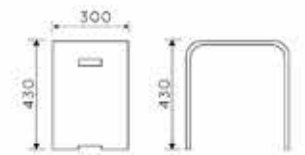

# BATH ACCESSORIES

Towel Hanger

AS 20001

SIZE 500 X 310 X 690 mm.

## Stools

AS 20002

SIZE 420 X 230 X 430 mm.

AS 20003

SIZE 400 X 300 X 430 mm.