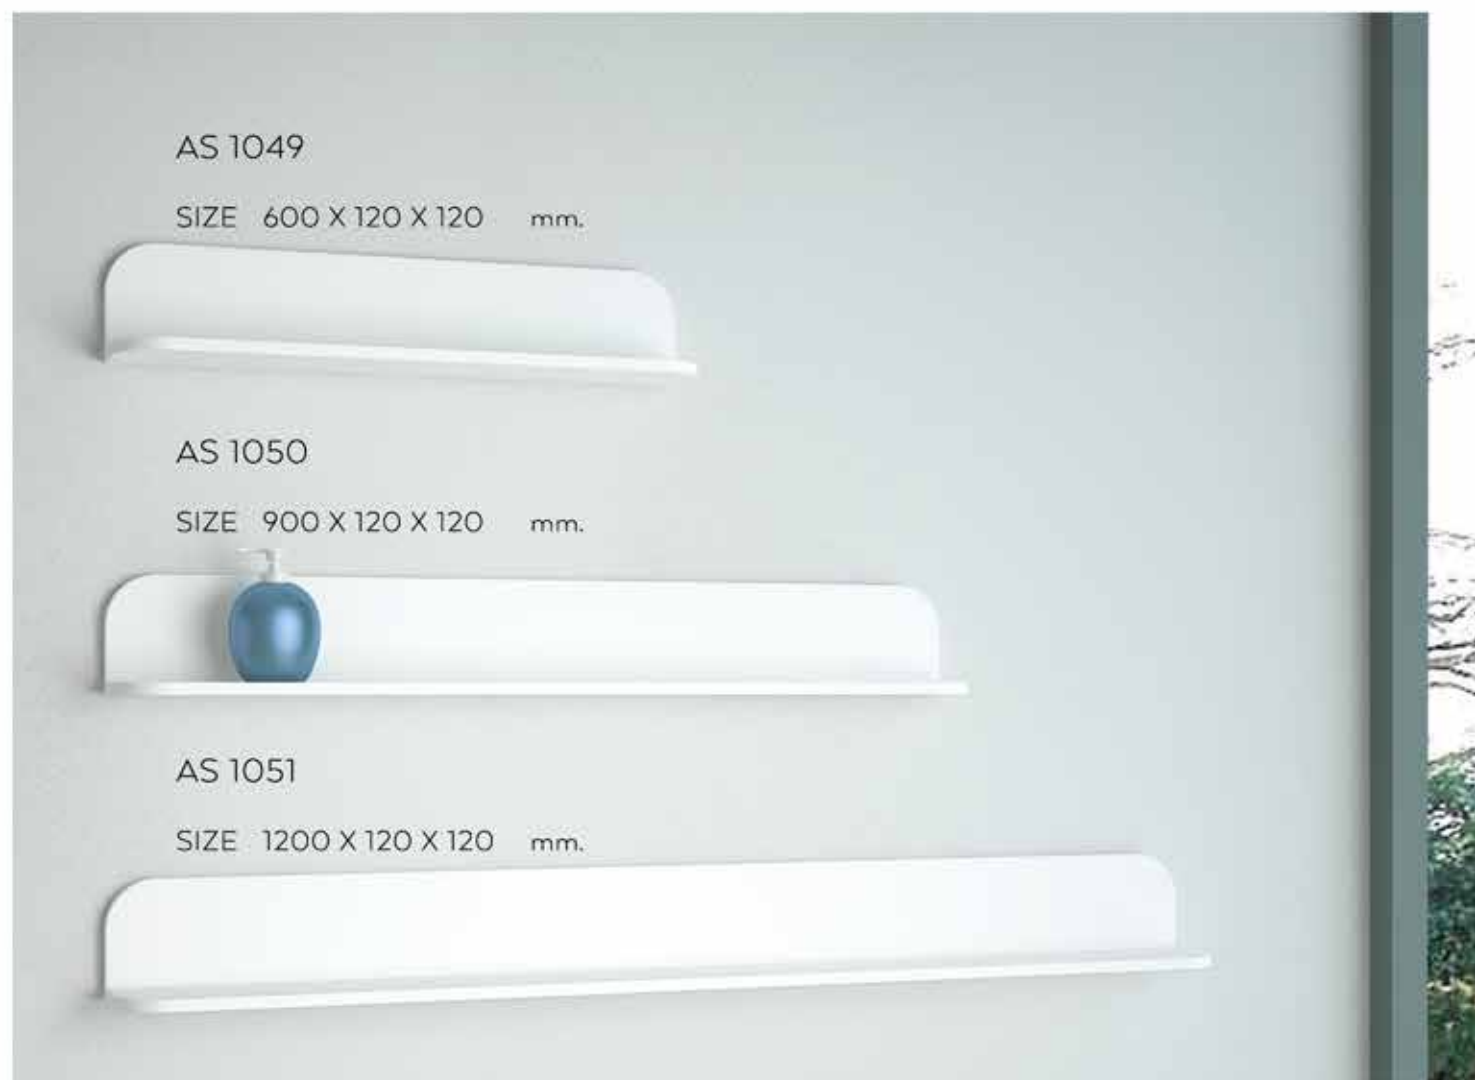

# BATH ACCESSORIES

Towel Hanger

AS 20001

SIZE 500 X 310 X 690 mm.

## Stools

AS 20002

SIZE 420 X 230 X 430 mm.

AS 20003

SIZE 400 X 300 X 430 mm.

## Shelves

Open House, Central Embassy