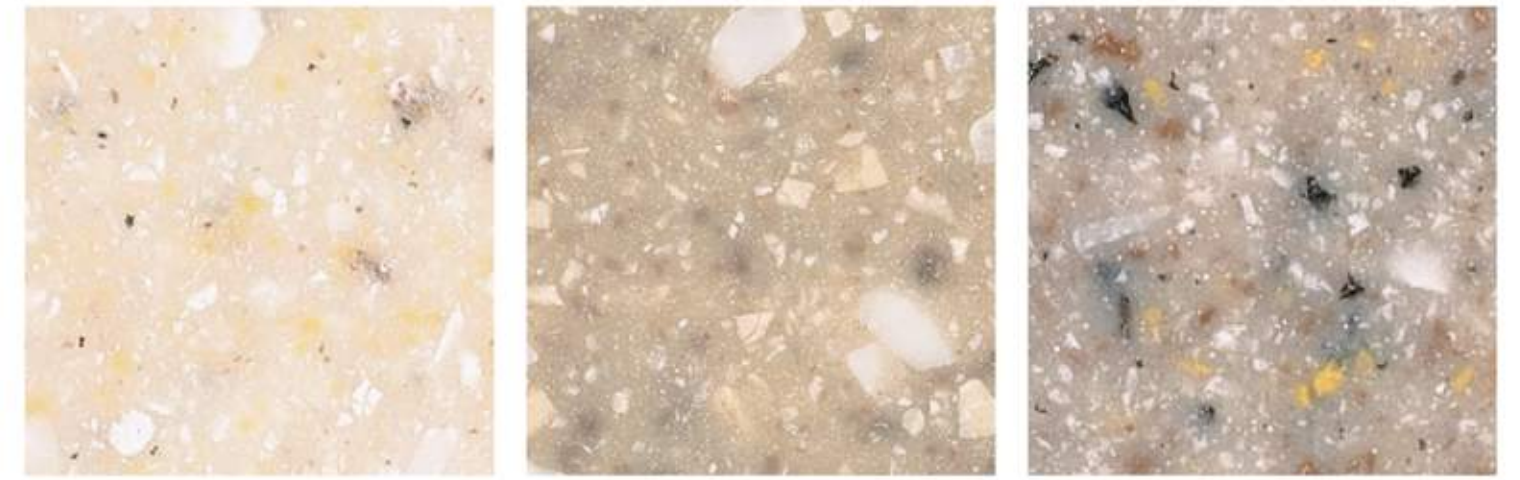

SUNDIAL TSM-341 WILDWOOD TSM-343 FLAXEN TSM-345

BEDROCK TSM-347 FROST TSM-348 CHIFFON TSM-359

CHAPARRAL TSM-434 PEARL TSM-435 HORIZON TSM-453

PINNACLE TSM-454

Artisan Series

The Artisan series offers a wide range of colors in particulate and solid visuals. The colors are appropriate for all commercial applications and can be used in residential design when a quieter palette is specified. The simplicity of the design will fit the budget for most any project.