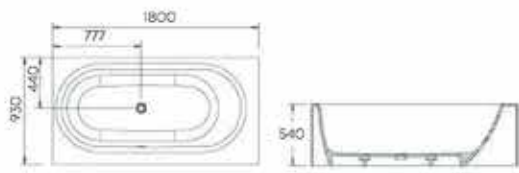

SIZE 1750 X 700 X 650 mm.

BT 6110

SIZE 1700 X 800 X 600 mm.

BT 6097

SIZE 1750 X 700 X 715 mm.

BT 6032

SIZE 2097 X 1800 X 630 mm.

BT 6119

SIZE A (With Support) 1600 X 700 X 560 mm.  
 SIZE B (With Support) 1700 X 700 X 560 mm.

BT 60017

SIZE 1800 X 930 X 540 mm.

BT 60018

SIZE 1800 X 1000 X 540 mm.

BT 11815

SIZE 1835 X 1485 X 565 mm.