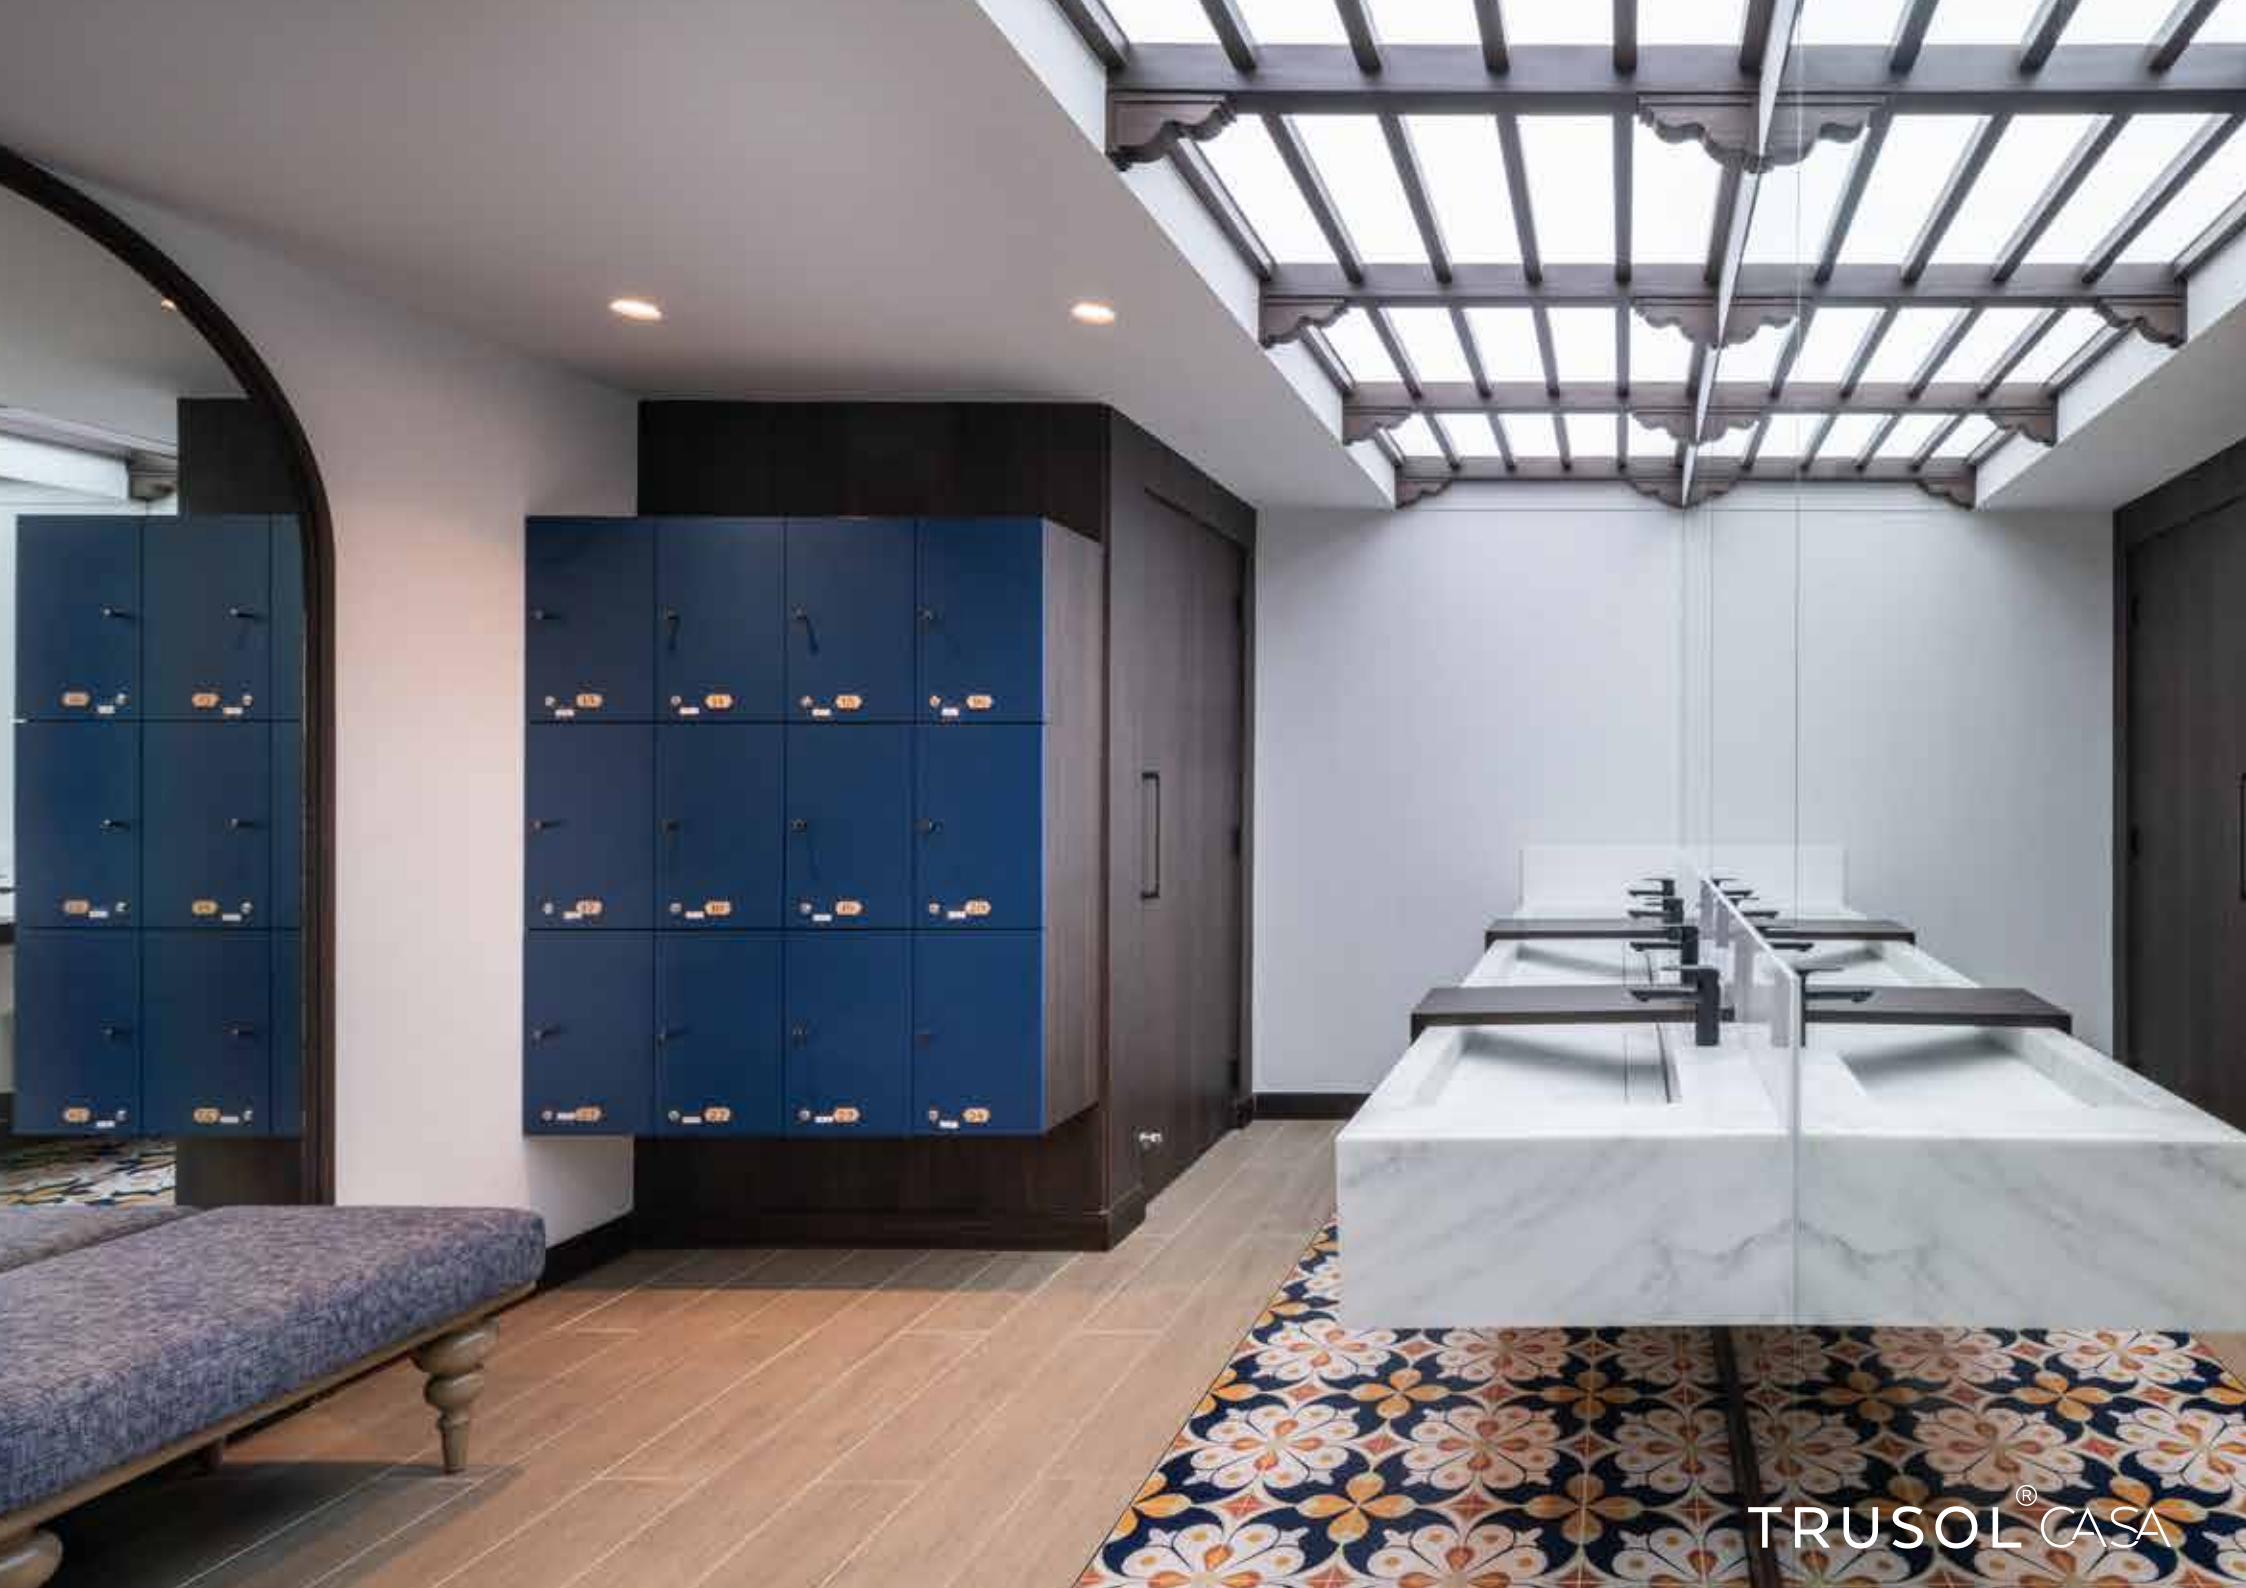

TRUSOL[®] CASA

Design Lifestyle Solid Surface

DESIGN WITH TRUSOL[®] CASA

- Counter Tops / Vanity Tops
- Kitchen Tops
- Contract Furniture / Conference Tables
- Reception Desks
- Food Service and Beverage Counters
- Displays and Fixtures
- Lavatories and Public Restrooms
- Wall Cladding
- Interior Decorations