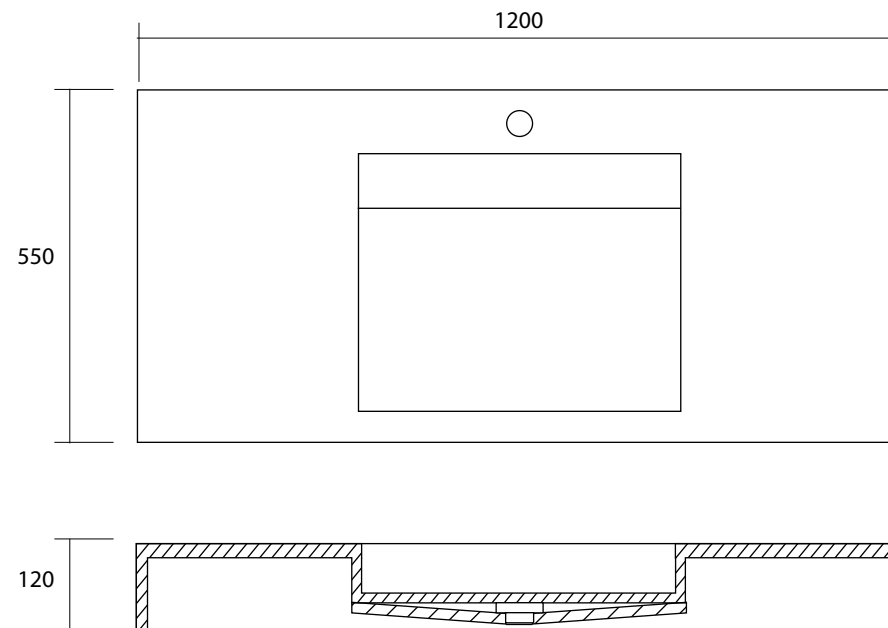

Item No. BA62077  
Size 1200 X 550 X 120 mm.

TRUSOL<sup>®</sup>

TRUSOLBATHWARE (THAILAND) CO., LTD.  
Bhiraj Tower at Sathorn, 33,31 C Building, 1st floor,  
South Sathorn rd, Yannawa, Bangkok 10120

Tel : 02 249 4929  
E-Mail : admin@allgoodinternational.co.th  
www.trusol.co