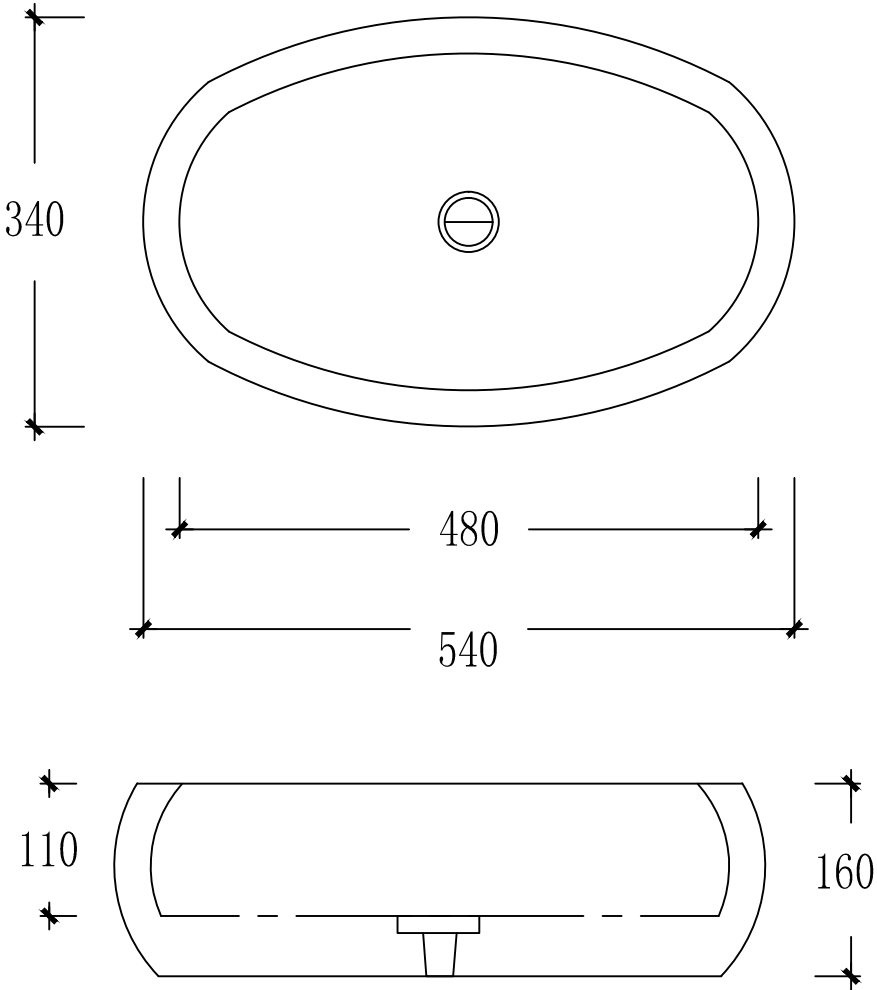

Item No. BA35535
Size 540 X 340 X 160 mm.

TRUSOL®

TRUSOLBATHWARE (THAILAND) CO., LTD.
Bhiraj Tower at Sathorn, 33,31 C Building, 1st floor,
South Sathorn rd, Yannawa, Bangkok 10120

Tel : 02 249 4929
E-Mail : admin@allgoodinternational.co.th
www.trusol.co