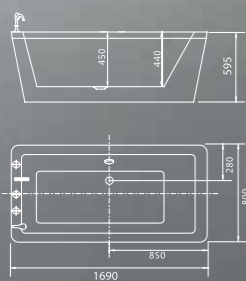

- D-8061A-150
Size:
1500x800x600
- D-8061A-170
Size:
1700x800x600
- D-8061A-180
Size:
1800x800x600

- D-8061Q-150
Size:
1500x800x500
- D-8061Q-170
Size:
1700x800x500
- D-8061Q-180
Size:
1800x800x500

■
D-8062-150
Size:
1500x700x580

D-8062-170
Size:
1700x700x580

■
D-8062Q-150
Size:
1500x700x470

D-8062Q-170
Size:
1700x700x470

■
D-8002
Size:
1700x850x600

■
D-8001-150
Size:
1500x1500x650

D-8001-180
Size:
1800x1800x670

■
D-8003
Size:
1800x800x600

D-8005
Size:
1700x800x600

■
D-8001Q-150
Size:
1500x1500x470

D-8001Q-180
Size:
1800x1800x490

■
D-8006
Size:
1690x800x595

■
D-8175
Size:
1750x850x580

■
D-8170
Size:
1700x850x580

■
D-8178
Size:
1600x800x580

■
D-8184
Size:
1800x910x600

FREESTANDING BATHTUB

■
D-8180
Size:
1800x980x650

■
D-8008-189
Size:
1890x930x550

D-8008-209
Size:
2090x1000x580

■
D-8138
Size:
1380x1380x580

■
D-8160
Size:
1600x800x580

■
D-1022
Size:
1520x760x470

QUALITY