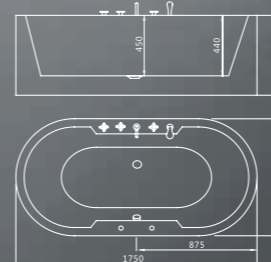

- D-8061A-150
Size:
1500x800x600
- D-8061A-170
Size:
1700x800x600
- D-8061A-180
Size:
1800x800x600

- D-8061Q-150
Size:
1500x800x500
- D-8061Q-170
Size:
1700x800x500
- D-8061Q-180
Size:
1800x800x500

■
D-8062-150
Size:
1500x700x580

D-8062-170
Size:
1700x700x580

■
D-8062Q-150
Size:
1500x700x470

D-8062Q-170
Size:
1700x700x470

■
D-8002
Size:
1700x850x600

■
D-8001-150
Size:
1500x1500x650

D-8001-180
Size:
1800x1800x670

■
D-8003
Size:
1800x800x600

D-8005
Size:
1700x800x600

■
D-8001Q-150
Size:
1500x1500x470

D-8001Q-180
Size:
1800x1800x490

■
D-8006
Size:
1690x800x595

■
D-8175
Size:
1750x850x580

■
D-8170
Size:
1700x850x580

■
D-8178
Size:
1600x800x580

■
D-8184
Size:
1800x910x600

FREESTANDING BATHTUB

■
D-8180
Size:
1800x980x650

■
D-8008-189
Size:
1890x930x550

D-8008-209
Size:
2090x1000x580

■
D-8138
Size:
1380x1380x580

■
D-8160
Size:
1600x800x580

■
D-1022
Size:
1520x760x470

QUALITY