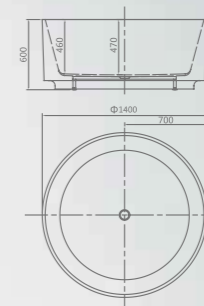

1800x800x720

■
D-8098WB-170

Size:
1700x800x720

D-8098WB-180

Size:
1800x800x720

■
D-8305-150
 Size:
 1500x780x600

D-8305-170
 Size:
 1700x790x600

■
D-8308-150
Size:
1500x790x600

D-8308-170
Size:
1700x790x600

■
 D-8302-150
 Size:
 1500x780x600

D-8302-170
 Size:
 1700x790x600

D-8085

1700x800x600

D-8080

Size:
1700x790x740

■
D-8073
Size:
1700x730x840

■
D-8063
Size:
1800x800x660

■
D-8075WB
Size:
1700x800x680

■
D-8075
Size:
1700x800x680

FREESTANDING BATHTUB

A good simple life style. Simple, noble and elegant styles of TRUSOL BATHWARE.

At any time, from any angle, unique charm reveals naturally, letting your life from now to have different experience, not only attributing to her beauty and romance but also the permanent classic she creates.

■ D-8028
Size:
1400x1400x600

■ D-8028Q
Size:
1400x1400x490

■
D-8012-150
Size:
1485x805x580

D-8012-155
Size:
1550x795x580

D-8012-165
Size:
1640x795x580

D-8012-178
Size:
1775x800x580

■
D-8012Q-150
Size:
1485x805x470