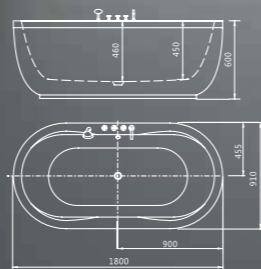

- D-8061A-150
Size:
1500x800x600
- D-8061A-170
Size:
1700x800x600
- D-8061A-180
Size:
1800x800x600

- D-8061Q-150
Size:
1500x800x500
- D-8061Q-170
Size:
1700x800x500
- D-8061Q-180
Size:
1800x800x500

■
D-8062-150
Size:
1500x700x580

D-8062-170
Size:
1700x700x580

■
D-8062Q-150
Size:
1500x700x470

D-8062Q-170
Size:
1700x700x470

■
D-8002
Size:
1700x850x600

■
D-8001-150
Size:
1500x1500x650

D-8001-180
Size:
1800x1800x670

■
D-8003
Size:
1800x800x600

D-8005
Size:
1700x800x600

■
D-8001Q-150
Size:
1500x1500x470

D-8001Q-180
Size:
1800x1800x490

■
D-8006
Size:
1690x800x595

■
D-8175
Size:
1750x850x580

■
D-8170
Size:
1700x850x580

■
D-8178
Size:
1600x800x580

■
D-8184
Size:
1800x910x600

FREESTANDING BATHTUB

■
D-8180
Size:
1800x980x650

■
D-8008-189
Size:
1890x930x550

D-8008-209
Size:
2090x1000x580

■
D-8138
Size:
1380x1380x580

■
D-8160
Size:
1600x800x580

■
D-1022
Size:
1520x760x470

QUALITY