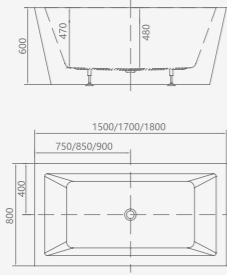

Size:
1800x750x490

■
D-8021-150
Size:
1500x750x600

D-8021-170
Size:
1700x750x600

■
D-8021A-150
Size:
1500x750x600

D-8021A-170
Size:
1700x750x600

■
D-8021Q-150
Size:
1500x750x490

D-8021Q-170
Size:
1700x750x490

FREESTANDING BATHTUB 60

■
D-8023Q
Size:
1700x960x490

■
D-8026

Size:
1800x800x580

■
D-8026Q

Size:
1800x800x480

■
D-8076-150
Size:
1500x780x650

D-8076-170
Size:
1700x780x650

■
D-8051A-150
Size:
1500x780x600

D-8051A-170
Size:
1700x800x600

■
D-8051Q-150
Size:
1500x780x490

D-8051Q-170
Size:
1700x800x490

- D-8061-150
1500x800x600
- D-8061-170
1700x800x600
- D-8061-180
1800x800x600

- D-8061A-150
Size:
1500x800x600
- D-8061A-170
Size:
1700x800x600
- D-8061A-180
Size:
1800x800x600

- D-8061Q-150
Size:
1500x800x500
- D-8061Q-170
Size:
1700x800x500
- D-8061Q-180
Size:
1800x800x500

■
D-8062-150
Size:
1500x700x580