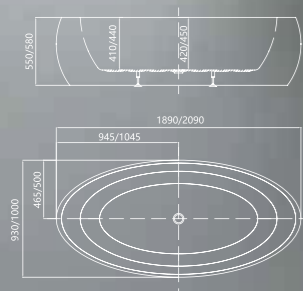

- D-8061A-150
Size:
1500x800x600
- D-8061A-170
Size:
1700x800x600
- D-8061A-180
Size:
1800x800x600

- D-8061Q-150
Size:
1500x800x500
- D-8061Q-170
Size:
1700x800x500
- D-8061Q-180
Size:
1800x800x500

■
D-8062-150
Size:
1500x700x580

D-8062-170
Size:
1700x700x580

■
D-8062Q-150
Size:
1500x700x470

D-8062Q-170
Size:
1700x700x470

■
D-8002
Size:
1700x850x600

■
D-8001-150
Size:
1500x1500x650

D-8001-180
Size:
1800x1800x670

■
D-8003
Size:
1800x800x600

D-8005
Size:
1700x800x600

■
D-8001Q-150
Size:
1500x1500x470

D-8001Q-180
Size:
1800x1800x490

■
D-8006
Size:
1690x800x595

■
D-8175
Size:
1750x850x580

■
D-8170
Size:
1700x850x580

■
D-8178
Size:
1600x800x580

■
D-8184
Size:
1800x910x600

FREESTANDING BATHTUB

■
D-8180
Size:
1800x980x650

■
D-8008-189
Size:
1890x930x550

D-8008-209
Size:
2090x1000x580

■
D-8138
Size:
1380x1380x580

■
D-8160
Size:
1600x800x580

■
D-1022
Size:
1520x760x470

QUALITY