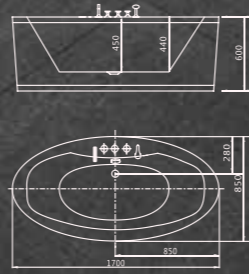

■
D-8063
Size:
1800x800x660

■
D-8075WB
Size:
1700x800x680

■
D-8075
Size:
1700x800x680

FREESTANDING BATHTUB

A good simple life style. Simple, noble and elegant styles of TRUSOL BATHWARE.

At any time, from any angle, unique charm reveals naturally, letting your life from now to have different experience, not only attributing to her beauty and romance but also the permanent classic she creates.

- D-8061A-150
Size:
1500x800x600
- D-8061A-170
Size:
1700x800x600
- D-8061A-180
Size:
1800x800x600

- D-8061Q-150
Size:
1500x800x500
- D-8061Q-170
Size:
1700x800x500
- D-8061Q-180
Size:
1800x800x500

■
D-8062-150
Size:
1500x700x580

D-8062-170
Size:
1700x700x580

■
D-8062Q-150
Size:
1500x700x470

D-8062Q-170
Size:
1700x700x470

■
D-8002
Size:
1700x850x600

■
D-8001-150
Size:
1500x1500x650

D-8001-180
Size:
1800x1800x670

■
D-8003
Size:
1800x800x600

D-8005
Size:
1700x800x600

■
D-8001Q-150
Size:
1500x1500x470

D-8001Q-180
Size:
1800x1800x490

■
D-8006
Size:
1690x800x595

■
D-8175
Size:
1750x850x580

■
D-8170
Size:
1700x850x580

■
D-8178
Size:
1600x800x580

■
D-8184
Size:
1800x910x600