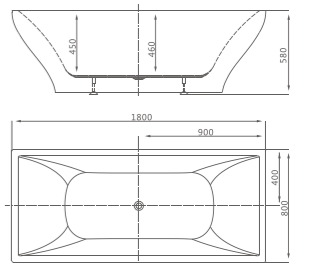

Size:
1700x750x600

■ **D-8020-180**

Size:
1800x750x600

■ **D-8020Q-150**

Size:
1500x750x490

■ **D-8020Q-170**

Size:
1700x750x490

■ **D-8020Q-180**

Size:
1800x750x490

■
D-8021-150
Size:
1500x750x600

D-8021-170
Size:
1700x750x600

■
D-8021A-150
Size:
1500x750x600

D-8021A-170
Size:
1700x750x600

■
D-8021Q-150
Size:
1500x750x490

D-8021Q-170
Size:
1700x750x490

FREESTANDING BATHTUB 60

■
D-8023Q
Size:
1700x960x490

■
D-8026

Size:
1800x800x580

■
D-8026Q

Size:
1800x800x480

■
D-8076-150
Size:
1500x780x650

D-8076-170
Size:
1700x780x650

■
D-8051A-150
Size:
1500x780x600

D-8051A-170
Size:
1700x800x600

■
D-8051Q-150
Size:
1500x780x490

D-8051Q-170
Size:
1700x800x490

- D-8061-150
1500x800x600
- D-8061-170
1700x800x600
- D-8061-180
1800x800x600