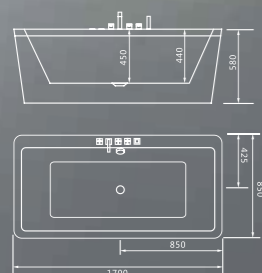

- D-8061A-150
Size:
1500x800x600
- D-8061A-170
Size:
1700x800x600
- D-8061A-180
Size:
1800x800x600

- D-8061Q-150
Size:
1500x800x500
- D-8061Q-170
Size:
1700x800x500
- D-8061Q-180
Size:
1800x800x500

■
D-8062-150
Size:
1500x700x580

D-8062-170
Size:
1700x700x580

■
D-8062Q-150
Size:
1500x700x470

D-8062Q-170
Size:
1700x700x470

■
D-8002
Size:
1700x850x600

■
D-8001-150
Size:
1500x1500x650

D-8001-180
Size:
1800x1800x670

■
D-8003
Size:
1800x800x600

D-8005
Size:
1700x800x600

■
D-8001Q-150
Size:
1500x1500x470

D-8001Q-180
Size:
1800x1800x490

■
D-8006
Size:
1690x800x595

■
D-8175
Size:
1750x850x580

■
D-8170
Size:
1700x850x580

■
D-8178
Size:
1600x800x580

■
D-8184
Size:
1800x910x600

FREESTANDING BATHTUB

■
D-8180
Size:
1800x980x650

■
D-8008-189
Size:
1890x930x550

D-8008-209
Size:
2090x1000x580

■
D-8138
Size:
1380x1380x580

■
D-8160
Size:
1600x800x580

■
D-1022
Size:
1520x760x470

QUALITY