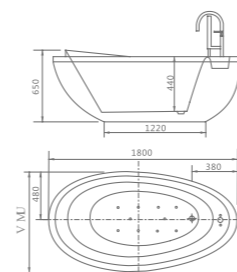

- D-8061A-150
Size:
1500x800x600
- D-8061A-170
Size:
1700x800x600
- D-8061A-180
Size:
1800x800x600

- D-8061Q-150
Size:
1500x800x500
- D-8061Q-170
Size:
1700x800x500
- D-8061Q-180
Size:
1800x800x500

■
D-8062-150
Size:
1500x700x580

D-8062-170
Size:
1700x700x580

■
D-8062Q-150
Size:
1500x700x470

D-8062Q-170
Size:
1700x700x470

■
D-8002
Size:
1700x850x600

■
D-8001-150
Size:
1500x1500x650

D-8001-180
Size:
1800x1800x670

■
D-8003
Size:
1800x800x600

D-8005
Size:
1700x800x600

■
D-8001Q-150
Size:
1500x1500x470

D-8001Q-180
Size:
1800x1800x490

■
D-8006
Size:
1690x800x595

■
D-8175
Size:
1750x850x580

■
D-8170
Size:
1700x850x580

■
D-8178
Size:
1600x800x580

■
D-8184
Size:
1800x910x600

FREESTANDING BATHTUB

■
D-8180
Size:
1800x980x650

■
D-8008-189
Size:
1890x930x550

D-8008-209
Size:
2090x1000x580

■
D-8138
Size:
1380x1380x580

■
D-8160
Size:
1600x800x580

■
D-1022
Size:
1520x760x470

QUALITY