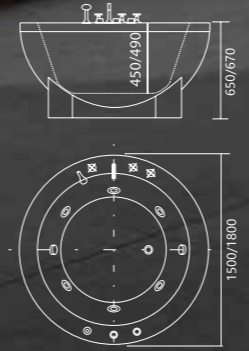

- D-8061A-150
Size:
1500x800x600
- D-8061A-170
Size:
1700x800x600
- D-8061A-180
Size:
1800x800x600

- D-8061Q-150
Size:
1500x800x500
- D-8061Q-170
Size:
1700x800x500
- D-8061Q-180
Size:
1800x800x500

■
D-8062-150
Size:
1500x700x580

D-8062-170
Size:
1700x700x580

■
D-8062Q-150
Size:
1500x700x470

D-8062Q-170
Size:
1700x700x470

■
D-8002
Size:
1700x850x600

■
D-8001-150
Size:
1500x1500x650

D-8001-180
Size:
1800x1800x670

■
D-8003
Size:
1800x800x600

D-8005
Size:
1700x800x600

■
D-8001Q-150
Size:
1500x1500x470

D-8001Q-180
Size:
1800x1800x490

■
D-8006
Size:
1690x800x595

■
D-8175
Size:
1750x850x580

■
D-8170
Size:
1700x850x580

■
D-8178
Size:
1600x800x580

■
D-8184
Size:
1800x910x600

FREESTANDING BATHTUB

■
D-8180
Size:
1800x980x650

■
D-8008-189
Size:
1890x930x550

D-8008-209
Size:
2090x1000x580

■
D-8138
Size:
1380x1380x580

■
D-8160
Size:
1600x800x580

■
D-1022
Size:
1520x760x470

QUALITY