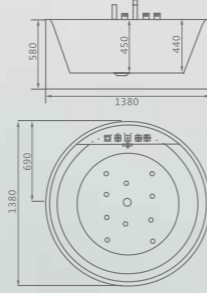

- D-8061A-150
Size:
1500x800x600
- D-8061A-170
Size:
1700x800x600
- D-8061A-180
Size:
1800x800x600

- D-8061Q-150
Size:
1500x800x500
- D-8061Q-170
Size:
1700x800x500
- D-8061Q-180
Size:
1800x800x500

■
D-8062-150
Size:
1500x700x580

D-8062-170
Size:
1700x700x580

■
D-8062Q-150
Size:
1500x700x470

D-8062Q-170
Size:
1700x700x470

■
D-8002
Size:
1700x850x600

■
D-8001-150
Size:
1500x1500x650

D-8001-180
Size:
1800x1800x670

■
D-8003
Size:
1800x800x600

D-8005
Size:
1700x800x600

■
D-8001Q-150
Size:
1500x1500x470

D-8001Q-180
Size:
1800x1800x490

■
D-8006
Size:
1690x800x595

■
D-8175
Size:
1750x850x580

■
D-8170
Size:
1700x850x580

■
D-8178
Size:
1600x800x580

■
D-8184
Size:
1800x910x600

FREESTANDING BATHTUB

■
D-8180
Size:
1800x980x650

■
D-8008-189
Size:
1890x930x550

D-8008-209
Size:
2090x1000x580

■
D-8138
Size:
1380x1380x580

■
D-8160
Size:
1600x800x580

■
D-1022
Size:
1520x760x470

QUALITY