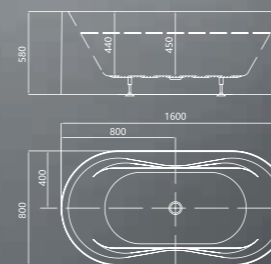

■
D-8063
Size:
1800x800x660

■
D-8075WB
Size:
1700x800x680

■
D-8075
Size:
1700x800x680

FREESTANDING BATHTUB

A good simple life style. Simple, noble and elegant styles of TRUSOL BATHWARE.

At any time, from any angle, unique charm reveals naturally, letting your life from now to have different experience, not only attributing to her beauty and romance but also the permanent classic she creates.

D-8062-170
Size:
1700x700x580

■
D-8062Q-150
Size:
1500x700x470

D-8062Q-170
Size:
1700x700x470

■
D-8002
Size:
1700x850x600

■
D-8001-150
Size:
1500x1500x650

D-8001-180
Size:
1800x1800x670

■
D-8003
Size:
1800x800x600

D-8005
Size:
1700x800x600

■
D-8001Q-150
Size:
1500x1500x470

D-8001Q-180
Size:
1800x1800x490

■
D-8006
Size:
1690x800x595

■
D-8175
Size:
1750x850x580

■
D-8170
Size:
1700x850x580

■
D-8178
Size:
1600x800x580

■
D-8184
Size:
1800x910x600

FREESTANDING BATHTUB

■
D-8180
Size:
1800x980x650

■
D-8008-189
Size:
1890x930x550

D-8008-209
Size:
2090x1000x580

■
D-8138
Size:
1380x1380x580

■
D-8160
Size:
1600x800x580

■
D-1022
Size:
1520x760x470

QUALITY