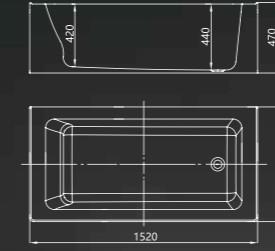

■
D-8063
Size:
1800x800x660

■
D-8075WB
Size:
1700x800x680

■
D-8075
Size:
1700x800x680

FREESTANDING BATHTUB

A good simple life style. Simple, noble and elegant styles of TRUSOL BATHWARE.

At any time, from any angle, unique charm reveals naturally, letting your life from now to have different experience, not only attributing to her beauty and romance but also the permanent classic she creates.

D-8062-170
Size:
1700x700x580

■
D-8062Q-150
Size:
1500x700x470

D-8062Q-170
Size:
1700x700x470

■
D-8002
Size:
1700x850x600

■
D-8001-150
Size:
1500x1500x650

D-8001-180
Size:
1800x1800x670

■
D-8003
Size:
1800x800x600

D-8005
Size:
1700x800x600

■
D-8001Q-150
Size:
1500x1500x470

D-8001Q-180
Size:
1800x1800x490

■
D-8006
Size:
1690x800x595

■
D-8175
Size:
1750x850x580

■
D-8170
Size:
1700x850x580

■
D-8178
Size:
1600x800x580

■
D-8184
Size:
1800x910x600

FREESTANDING BATHTUB

■
D-8180
Size:
1800x980x650

■
D-8008-189
Size:
1890x930x550

D-8008-209
Size:
2090x1000x580

■
D-8138
Size:
1380x1380x580

■
D-8160
Size:
1600x800x580

■
D-1022
Size:
1520x760x470

QUALITY