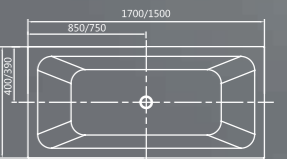

Size:
1700x750x600

■ **D-8020-180**

Size:
1800x750x600

■ **D-8020Q-150**

Size:
1500x750x490

■ **D-8020Q-170**

Size:
1700x750x490

■ **D-8020Q-180**

Size:
1800x750x490

■
D-8021-150
Size:
1500x750x600

D-8021-170
Size:
1700x750x600

■
D-8021A-150
Size:
1500x750x600

D-8021A-170
Size:
1700x750x600

■
D-8021Q-150
Size:
1500x750x490

D-8021Q-170
Size:
1700x750x490

FREESTANDING BATHTUB 60

■
D-8023Q
Size:
1700x960x490

■
D-8026

Size:
1800x800x580

■
D-8026Q

Size:
1800x800x480

■
D-8076-150
Size:
1500x780x650

D-8076-170
Size:
1700x780x650

■
D-8051A-150
Size:
1500x780x600

D-8051A-170
Size:
1700x800x600

■
D-8051Q-150
Size:
1500x780x490

D-8051Q-170
Size:
1700x800x490

- D-8061-150
1500x800x600
- D-8061-170
1700x800x600
- D-8061-180
1800x800x600