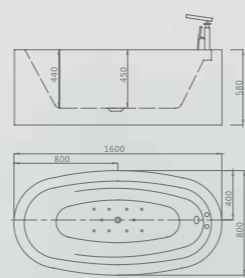

- D-8061A-150
Size:
1500x800x600
- D-8061A-170
Size:
1700x800x600
- D-8061A-180
Size:
1800x800x600

- D-8061Q-150
Size:
1500x800x500
- D-8061Q-170
Size:
1700x800x500
- D-8061Q-180
Size:
1800x800x500

■
D-8062-150
Size:
1500x700x580

D-8062-170
Size:
1700x700x580

■
D-8062Q-150
Size:
1500x700x470

D-8062Q-170
Size:
1700x700x470

■
D-8002
Size:
1700x850x600

■
D-8001-150
Size:
1500x1500x650

D-8001-180
Size:
1800x1800x670

■
D-8003
Size:
1800x800x600

D-8005
Size:
1700x800x600

■
D-8001Q-150
Size:
1500x1500x470

D-8001Q-180
Size:
1800x1800x490

■
D-8006
Size:
1690x800x595

■
D-8175
Size:
1750x850x580

■
D-8170
Size:
1700x850x580

■
D-8178
Size:
1600x800x580

■
D-8184
Size:
1800x910x600

FREESTANDING BATHTUB

■
D-8180
Size:
1800x980x650

■
D-8008-189
Size:
1890x930x550

D-8008-209
Size:
2090x1000x580

■
D-8138
Size:
1380x1380x580

■
D-8160
Size:
1600x800x580

■
D-1022
Size:
1520x760x470

QUALITY