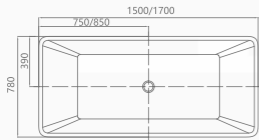

Size:
1700x750x600

■ **D-8020-180**

Size:
1800x750x600

■ **D-8020Q-150**

Size:
1500x750x490

■ **D-8020Q-170**

Size:
1700x750x490

■ **D-8020Q-180**

Size:
1800x750x490

■
D-8021-150
Size:
1500x750x600

D-8021-170
Size:
1700x750x600

■
D-8021A-150
Size:
1500x750x600

D-8021A-170
Size:
1700x750x600

■
D-8021Q-150
Size:
1500x750x490

D-8021Q-170
Size:
1700x750x490

FREESTANDING BATHTUB 60

■
D-8023Q
Size:
1700x960x490

■
D-8026

Size:
1800x800x580

■
D-8026Q

Size:
1800x800x480

■
D-8076-150
Size:
1500x780x650

D-8076-170
Size:
1700x780x650

■
D-8051A-150
Size:
1500x780x600

D-8051A-170
Size:
1700x800x600

■
D-8051Q-150
Size:
1500x780x490

D-8051Q-170
Size:
1700x800x490

- D-8061-150
1500x800x600
- D-8061-170
1700x800x600
- D-8061-180
1800x800x600